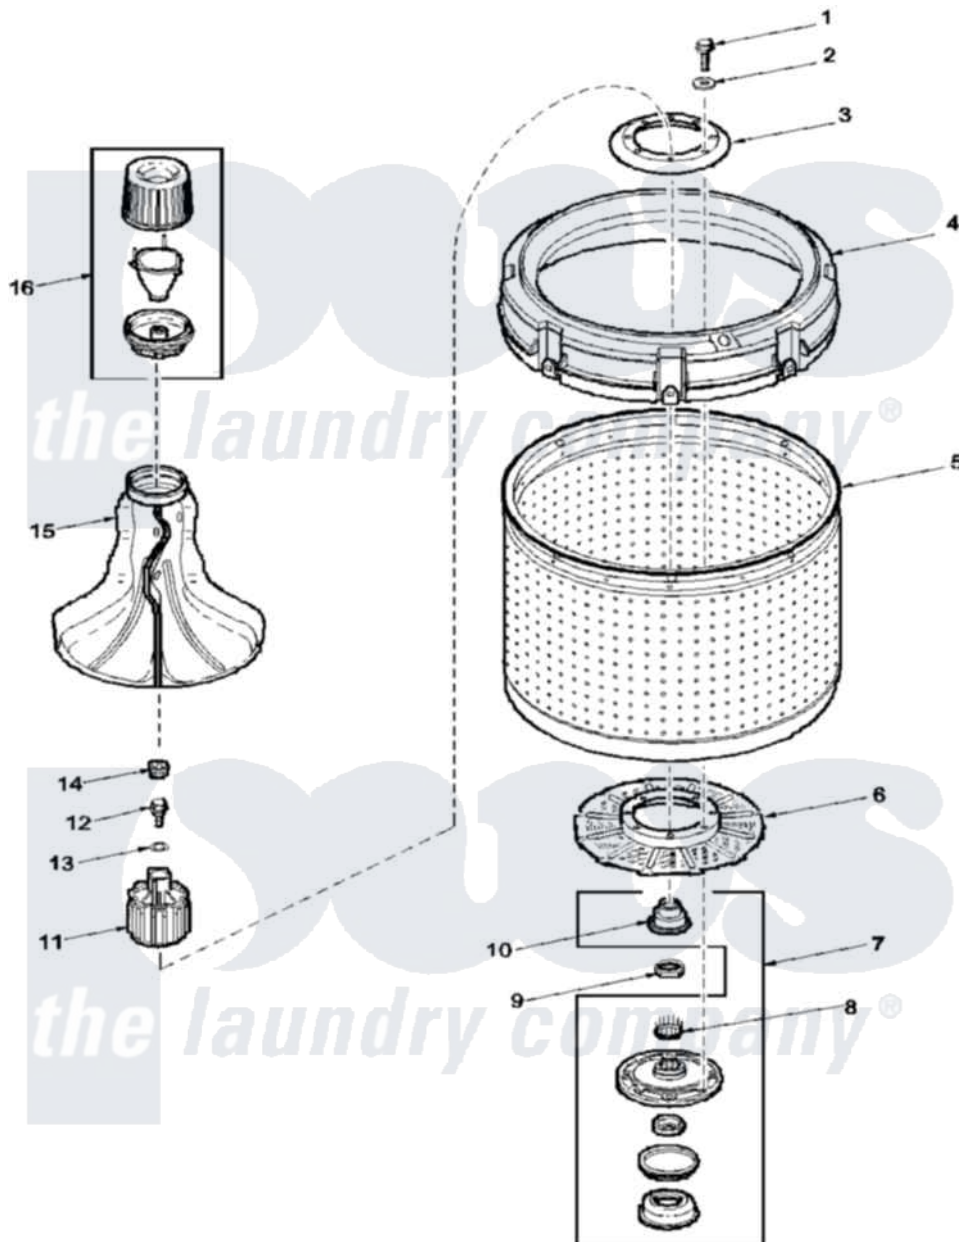

**Amana LWA65AW (BOM: PLWA65AW) 01 - AGITATOR, DRIVE BELL, WASHTUB AND HUB**

Amana Residential Amana LWA65AW (BOM: PLWA65AW) Washer Parts Parts Diagram 01 - AGITATOR, DRIVE BELL, WASHTUB AND HUB  
 Click on the part number to view part

Item	Original Part Number	Replaced By	Status	Part Description
1	27202	<a href="#">W10116787</a>		Screw
2	<a href="#">28094</a>			Gasket
3	39113	<a href="#">R9900144</a>		Kit- Wash
4	37411	<a href="#">27001052</a>		Balance Ring
5	39136P	<a href="#">R9900144</a>		Kit- Wash
6	39112	<a href="#">39371</a>		Filter Lin
7	646P3	<a href="#">R9900552</a>		Hub And Seal
8	29728	<a href="#">40008301</a>		Insert, Spline
9	Y29220	<a href="#">40016301</a>		Nut, Lock
10	36425	<a href="#">40016101</a>		Seal, Bell Drive
11	36443P	<a href="#">R9900189</a>		Kit, Drive Bell And Seal
12	34288	<a href="#">40065102</a>		Screw, Shoulder 1/4
13	<a href="#">36472</a>			O-Ring
14	36511	<a href="#">40008401</a>		Plug, Bell
15	Y39156	<a href="#">40000501W</a>		Agitator, Flex Vane