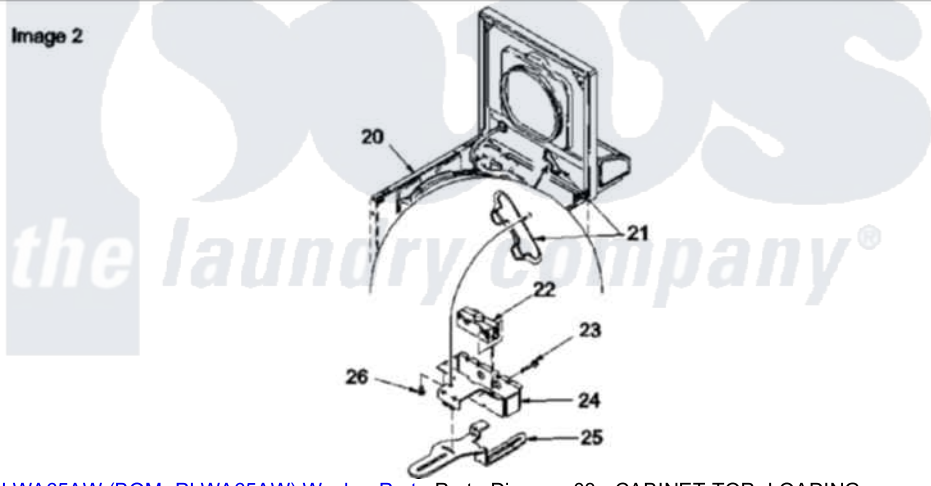

Amana LWA65AW (BOM: PLWA65AW) 03 - CABINET TOP, LOADING DOOR & DOOR SWITCH

Amana Residential Amana LWA65AW (BOM: PLWA65AW) Washer Parts Parts Diagram 03 - CABINET TOP, LOADING DOOR & DOOR SWITCH

[Click on the part number to view part](#)

Item	Original Part Number	Replaced By	Status	Part Description
1	37827WP		Not Available	LOADING DOOR
2	37782			Control Hood Back Panel
3	23962	W10116760		Screw
4	52909			Screw, 10B-16 X 1/2 HeX
5	24903		Not Available	STICKER,DISCONNECT POW
6	21903	211881		Grommet, Cord Part Not Used-Gas Models Only
7	35887	40063901		Clip, Hold Down
8	37992WP			Top, Home W/Bleach
9	36519		Not Available	CLIP
10	501086	90767		Screw, 8A X 3/8 HeX Washer Head Tapping
11	Y31644	27001200		Screw
12	38238WP	38335WP		Panel Frontw/Carton
13	38271	40034202		Clip, Spring