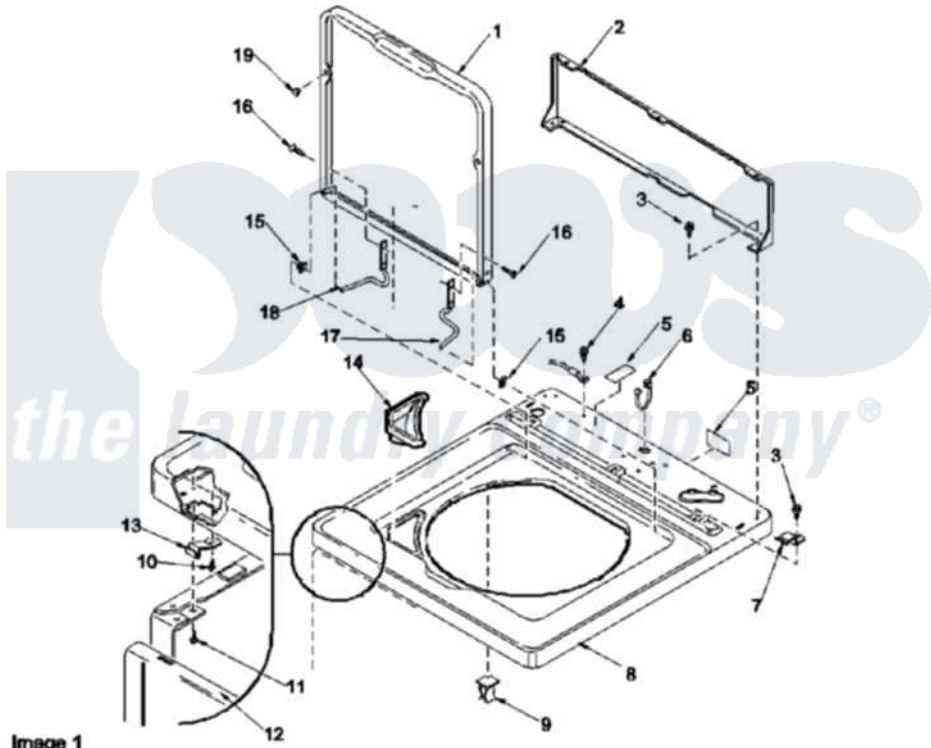

Amana LWA65AW (BOM: PLWA65AW) 03 - CABINET TOP, LOADING DOOR & DOOR SWITCH

Amana Residential Amana LWA65AW (BOM: PLWA65AW) Washer Parts Parts Diagram 03 - CABINET TOP, LOADING DOOR & DOOR SWITCH

[Click on the part number to view part](#)

Item	Original Part Number	Replaced By	Status	Part Description
1	37827WP		Not Available	LOADING DOOR
2	37782			Control Hood Back Panel
3	23962	W10116760		Screw
4	52909			Screw, 10B-16 X 1/2 HeX
5	24903		Not Available	STICKER,DISCONNECT POW
6	21903	211881		Grommet, Cord Part Not Used-Gas Models Only
7	35887	40063901		Clip, Hold Down
8	37992WP			Top, Home W/Bleach
9	36519		Not Available	CLIP
10	501086	90767		Screw, 8A X 3/8 HeX Washer Head Tapping
11	Y31644	27001200		Screw
12	38238WP	38335WP		Panel Frontw/Carton
13	38271	40034202		Clip, Spring