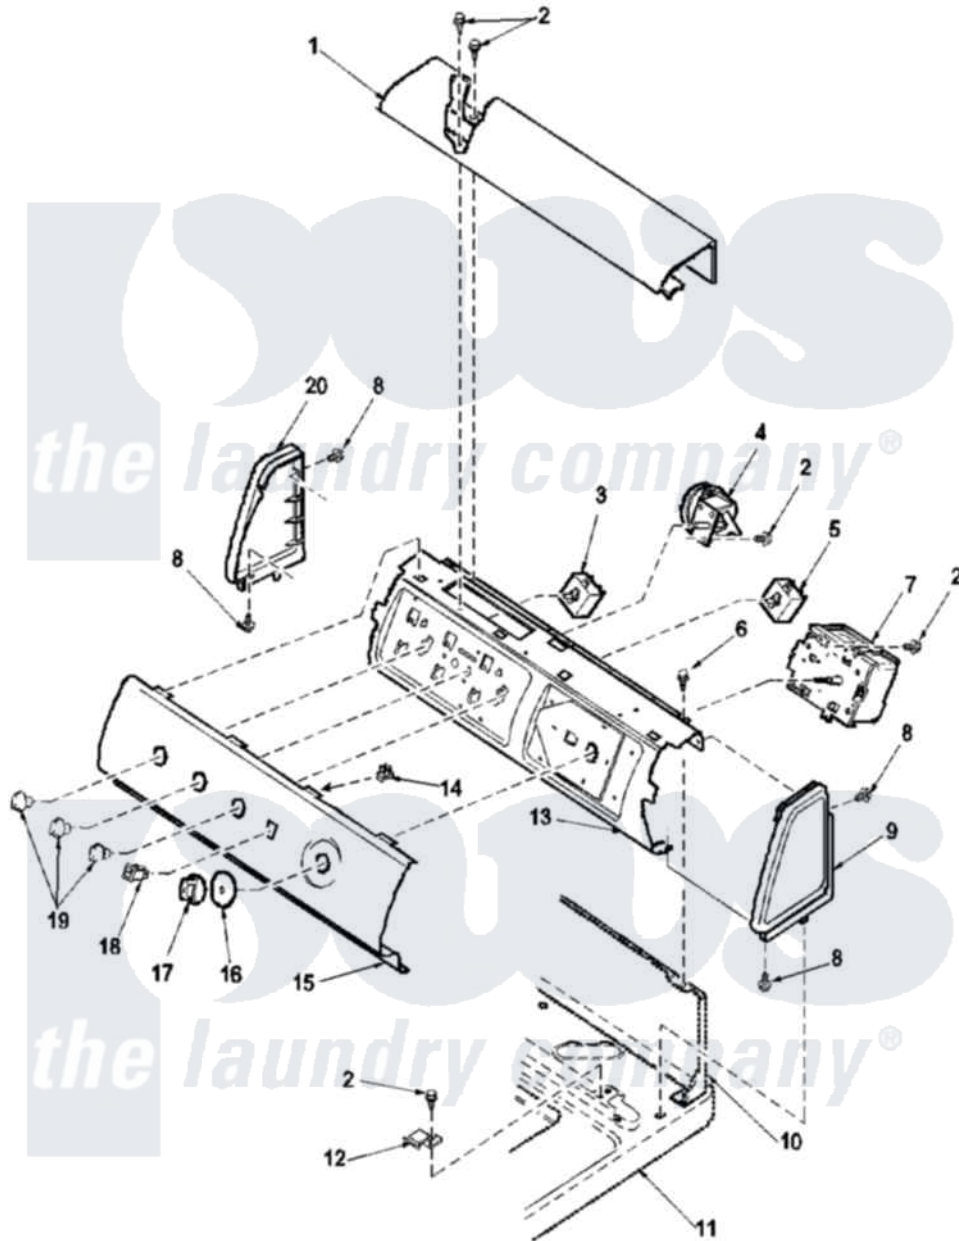

Amana LWA65AW (BOM: PLWA65AW) 05 - CONTROL PANEL

Amana Residential Amana LWA65AW (BOM: PLWA65AW) Washer Parts Parts Diagram 05 - CONTROL PANEL
 Click on the part number to view part

Item	Original Part Number	Replaced By	Status	Part Description
1	38231W	39905W		Cover Top
2	23962	W10116760		Screw
3	36335	40046601		Switch, Temperature Select
4	36045	40055101		Switch, Pressure
5	38367	40039501		Switch, Speed
6	34904	489355		Screw, 8 X 1/2
7	37922			Timer, 115V/60Hz 6 Cycle
8	501086	90767		Screw, 8A X 3/8 HeX Washer Head Tapping
9	504008W		Not Available	CAP-END RH
10	37782			Control Hood Back Panel
11	37992WP			Top, Home W/Bleach
12	35887	40063901		Clip, Hold Down
13	38171		Not Available	PANEL, CONTROL SUPPORT
14	Y00161	B5733302		Clip, Ground
15	39823W		Not Available	PNL, GRAPHIC
16	36700W			Knob Skirt

17	35333W		Knob, Timer
18	38424W		Switch, Rocker
19	36701W		Knob
20	504009W	40012702W	Endcap