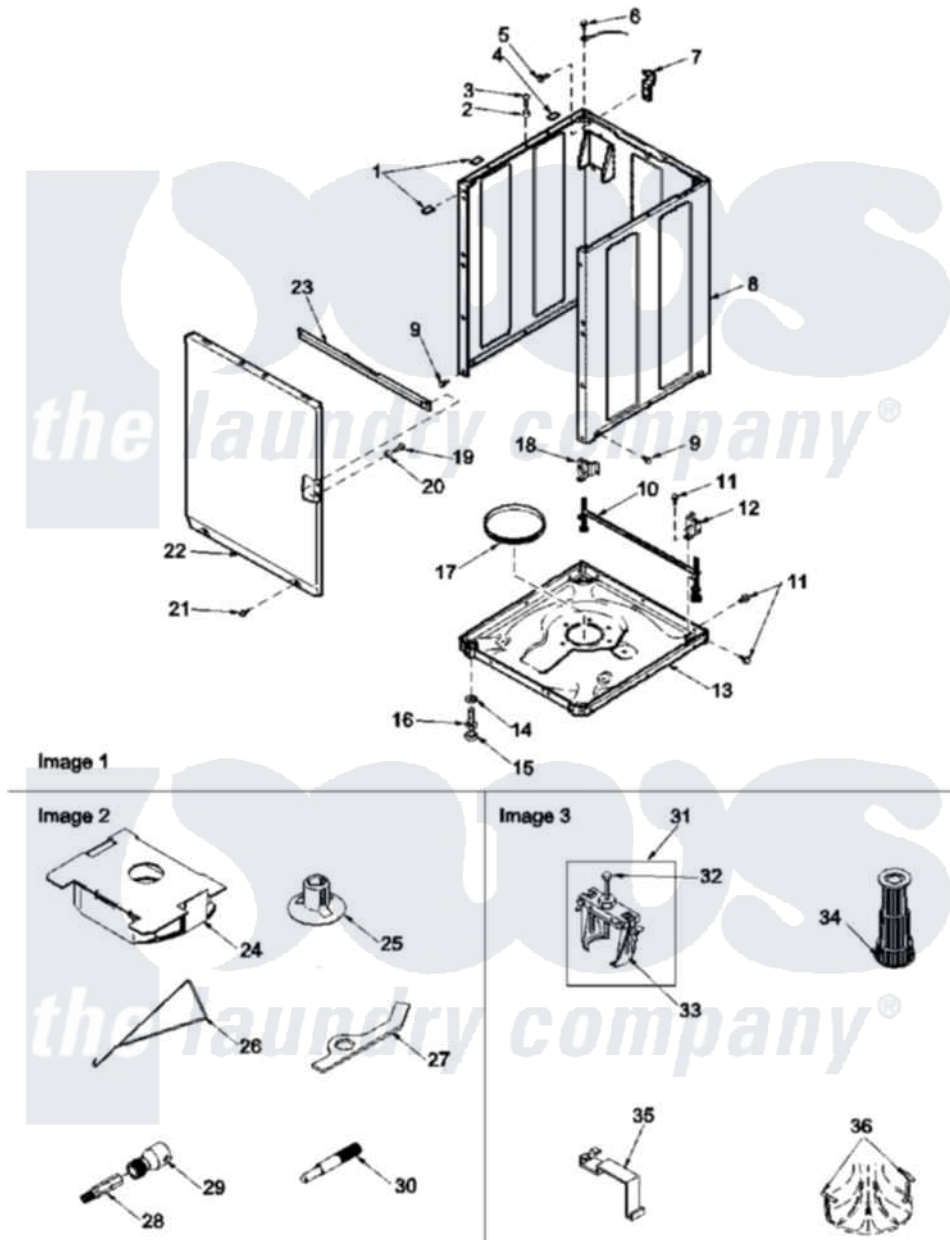

Amana LWA65AW (BOM: PLWA65AW) 06 - FRONT PANEL, BASE & CABINET & TOOLS

Amana Residential Amana LWA65AW (BOM: PLWA65AW) Washer Parts Parts Diagram 06 - FRONT PANEL, BASE & CABINET & TOOLS

[Click on the part number to view part](#)

Item	Original Part Number	Replaced By	Status	Part Description
1	Y56128			Pad, Bumper
2	56079	505187		Locator, Panel
3	32671	Y014874		Screw, Idler Arm And Sleeve
4	36226			Pad, Bumper .25
5	34499		Not Available	SCREW, No.10B X 1/4 TAP IN HX
6	51784		Not Available	SCREW,10B-16 X 1/2 HEX
7	Y27103			Hinge, Hold-Down Lug
8	34475WP	38612WP		Kit-Servic
9	27196	27001200		Screw
10	34443			Assembly, Leg And Stabilier
11	35148		Not Available	SCREW,1/4-14 X 3/8 HX HD
12	36036		Not Available	BRACKET,SLL-RIGHT
13	37807	39788		Assembly- Base
14	Y21899	40038101		Nut, Leg

15	34318	40016001	Foot, Rubber
16	Y34319	22003428	Leg, Adjustable
17	37937	40037401	Ring, Friction
18	36037		Bracket, SII-Left
19	32671	Y014874	Screw, Idler Arm And Sleeve
20	28102		Locator, Panel
21	38272	40034101	Screw, No.12bx1/2
22	38238WP	38335WP	Panel Frontw/Carton
23	Y35097		Not Available BRACE, FRT PNL
24	38039	27001185	Brace- Shp
25	38149	27001185	Brace- Shp
26	289P4	321P4	Hook, Spring
27	306P4		Hex Wrench
28	282P4		T25 Tamper Resistant Bit
29	24161		Torx Bit Holder
30	305P4		Not Available TOOL, TRANSMISSION PI
31	294P4		Bell Tool
32	294P4B		Drive Bell Bolt
33	294P4A		Jaw, Drive Bell Tool
34	293P4		Seal Tool
35	273P4		Tub Cover Gasket Tool
36	254P4P		Agitator Hooks
NI	39815		Harness, Hood
"	555P3	725P3	Kit
"	38660		Assembly, Wire Harness