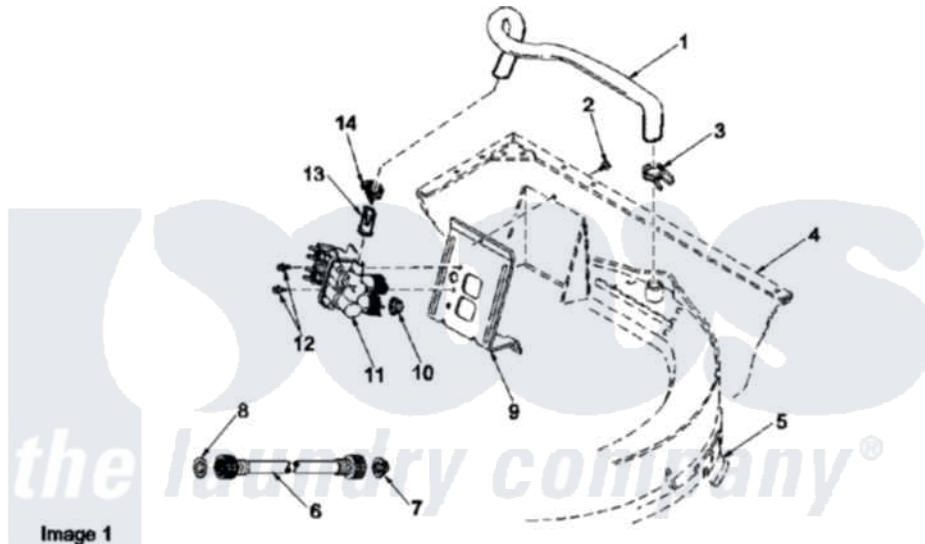

Amana LWA65AW (BOM: PLWA65AW) 08 - MIXING VALVE AND HOSES

Image 1

Image 2

Amana [Residential Amana LWA65AW \(BOM: PLWA65AW\) Washer Parts](#) Parts Diagram 08 - MIXING VALVE AND HOSES

[Click on the part number to view part](#)

Item	Original Part Number	Replaced By	Status	Part Description
1	38155			Hose, Mix Valve To TU
2	503661	27001200		Screw
3	29210			Hose Clamp
4	34475WP	38612WP		Kit-Servic
5	37502	39169		Assembly Tub Cover Gasket And Channel
6	28330P	202860		Inlet Hose Assembly
"	20618	21001467		Hose- 10'
"	20617		Not Available	HOSE, INLET (8 FT)
7	28605	22002960		Strainer, Washer Inlet
8	20290	Y013783		Washer, Inlet Hose
9	34972	39407		Bracket, Valve
10	24122	22002960		Strainer, Washer Inlet
11	38495	R0131578		Valve-Inlet
12	501086	90767		Screw, 8A X 3/8 HeX Washer Head Tapping

13	34500	22001900	Preventer, Back Flow
14	36801	596669	Clamp, Manifold
15	562P3	76660	Break-Sphn
16	33489	8539404	Tie-Wire
17	33615	22003814	Retainer, Drain Hose
18	36878	40008101	Adapter, Standpipe
19	32219		Relief, Strain
20	38062	40053901	Hose, Drain
21	38732	40044901	Stand, Hose
22	36802	285655	Clamp, Hose
23	36863P	27001233	Pump
24	38351	40094201	Hose, Tub To Pump
25	36014		Clip, Retainer-Hose
26	Y00000000	Not Available	SEE NOTE SEE NOTE OUTER TUB