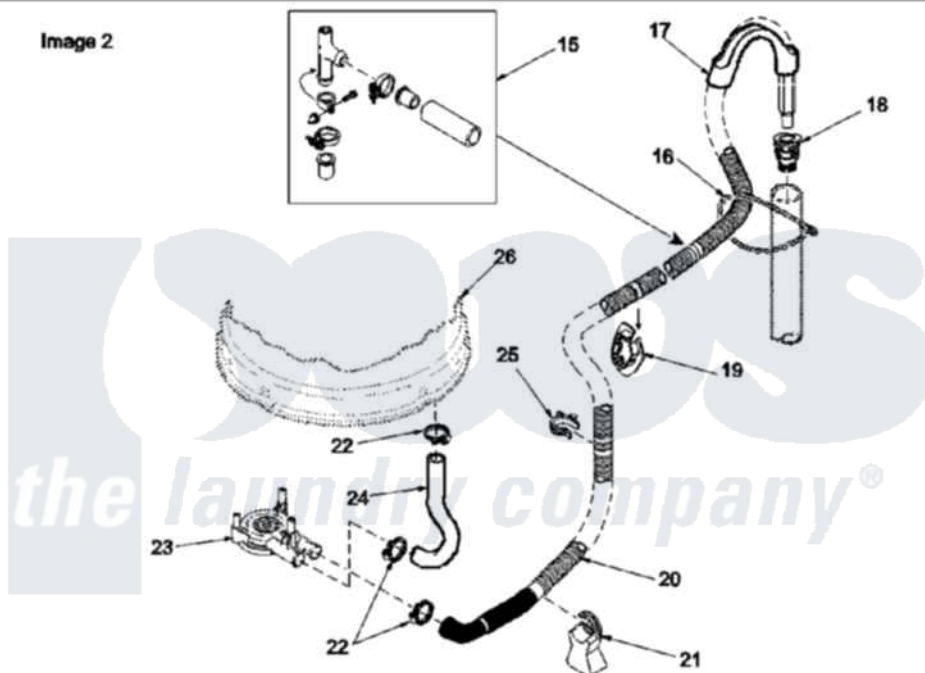

Amana LWA65AW (BOM: PLWA65AW) 08 - MIXING VALVE AND HOSES

Image 1

Image 2

Amana [Residential Amana LWA65AW \(BOM: PLWA65AW\) Washer Parts](#) Parts Diagram 08 - MIXING VALVE AND HOSES

[Click on the part number to view part](#)

Item	Original Part Number	Replaced By	Status	Part Description
1	38155			Hose, Mix Valve To TU
2	503661	27001200		Screw
3	29210			Hose Clamp
4	34475WP	38612WP		Kit-Servic
5	37502	39169		Assembly Tub Cover Gasket And Channel
6	28330P	202860		Inlet Hose Assembly
"	20618	21001467		Hose- 10'
"	20617		Not Available	HOSE, INLET (8 FT)
7	28605	22002960		Strainer, Washer Inlet
8	20290	Y013783		Washer, Inlet Hose
9	34972	39407		Bracket, Valve
10	24122	22002960		Strainer, Washer Inlet
11	38495	R0131578		Valve-Inlet
12	501086	90767		Screw, 8A X 3/8 HeX Washer Head Tapping

13	34500	22001900	Preventer, Back Flow
14	36801	596669	Clamp, Manifold
15	562P3	76660	Break-Sphn
16	33489	8539404	Tie-Wire
17	33615	22003814	Retainer, Drain Hose
18	36878	40008101	Adapter, Standpipe
19	32219		Relief, Strain
20	38062	40053901	Hose, Drain
21	38732	40044901	Stand, Hose
22	36802	285655	Clamp, Hose
23	36863P	27001233	Pump
24	38351	40094201	Hose, Tub To Pump
25	36014		Clip, Retainer-Hose
26	Y00000000	Not Available	SEE NOTE SEE NOTE OUTER TUB