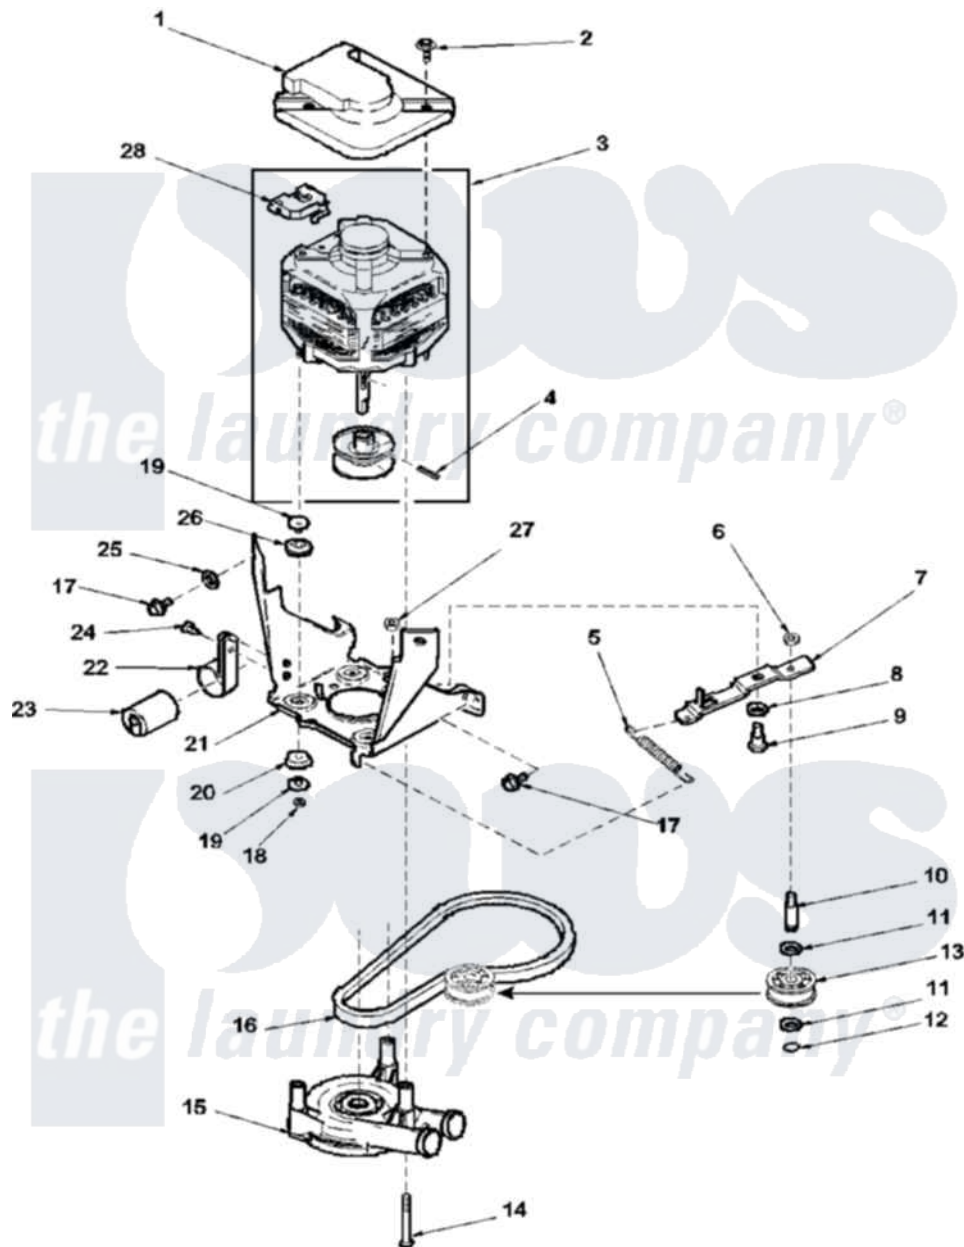

# Amana LWA65AW (BOM: PLWA65AW) 09 - MOTOR, BELT, PUMP, AND IDLER ASSY

Amana Residential Amana LWA65AW (BOM: PLWA65AW) Washer Parts Diagram 09 - MOTOR, BELT, PUMP, AND IDLER ASSY

[Click on the part number to view part](#)

Item	Original Part Number	Replaced By	Status	Part Description
1	34754	<a href="#">40112301</a>		Shield, Motor
2	36639	<a href="#">4312464</a>		Screw
3	37819	<a href="#">27001215</a>		Motor W/Pulley
4	<a href="#">10416</a>			Pin, Roll
5	38012	<a href="#">40061401</a>		Spring, Idler Lever
6	28803	<a href="#">2221070</a>		Clamp, Nylon
7	38011	<a href="#">40041002</a>		Lever, Idler
8	81392	<a href="#">40054701</a>		Washer
9	27229	<a href="#">40038901</a>		Screw, 1/4-20
10	38228	<a href="#">56461</a>		Shaft
11	<a href="#">52549</a>			Washer, 501 ID X3/4 Odx
12	<a href="#">23748</a>			Ring, Retaining
13	38225	<a href="#">40045001</a>		Idler Pulley Assembly
14	Y34565	<a href="#">40063701</a>		Screw, 10-16 x 1.75
15	36863P	<a href="#">27001233</a>		Pump

16	37820	<a href="#">27001007</a>	Belt, Spin
17	35369	<a href="#">40128701</a>	Screw, 5/16-18 X .50
18	35423	<a href="#">3400029</a>	Nut, Adapter Plate
19	38325	<a href="#">40053701</a>	Post, Isolator
20	38396	<a href="#">40054301</a>	Mount, Motor Lower
21	37445	Not Available	MOTOR MOUNTING BRACKET
22	37535	<a href="#">357030</a>	Clamp, Capacitor
24	<a href="#">52909</a>		Screw, 10B-16 X 1/2 HeX
25	37772	Not Available	WASHER, ALUMINUM .34X
26	38395	<a href="#">40053801</a>	Mount, Motor Upper
27	52566	<a href="#">27001225</a>	Nut, Jam Mid Lock 1/4-20
28	35632	Not Available	SWITCH, MOTOR