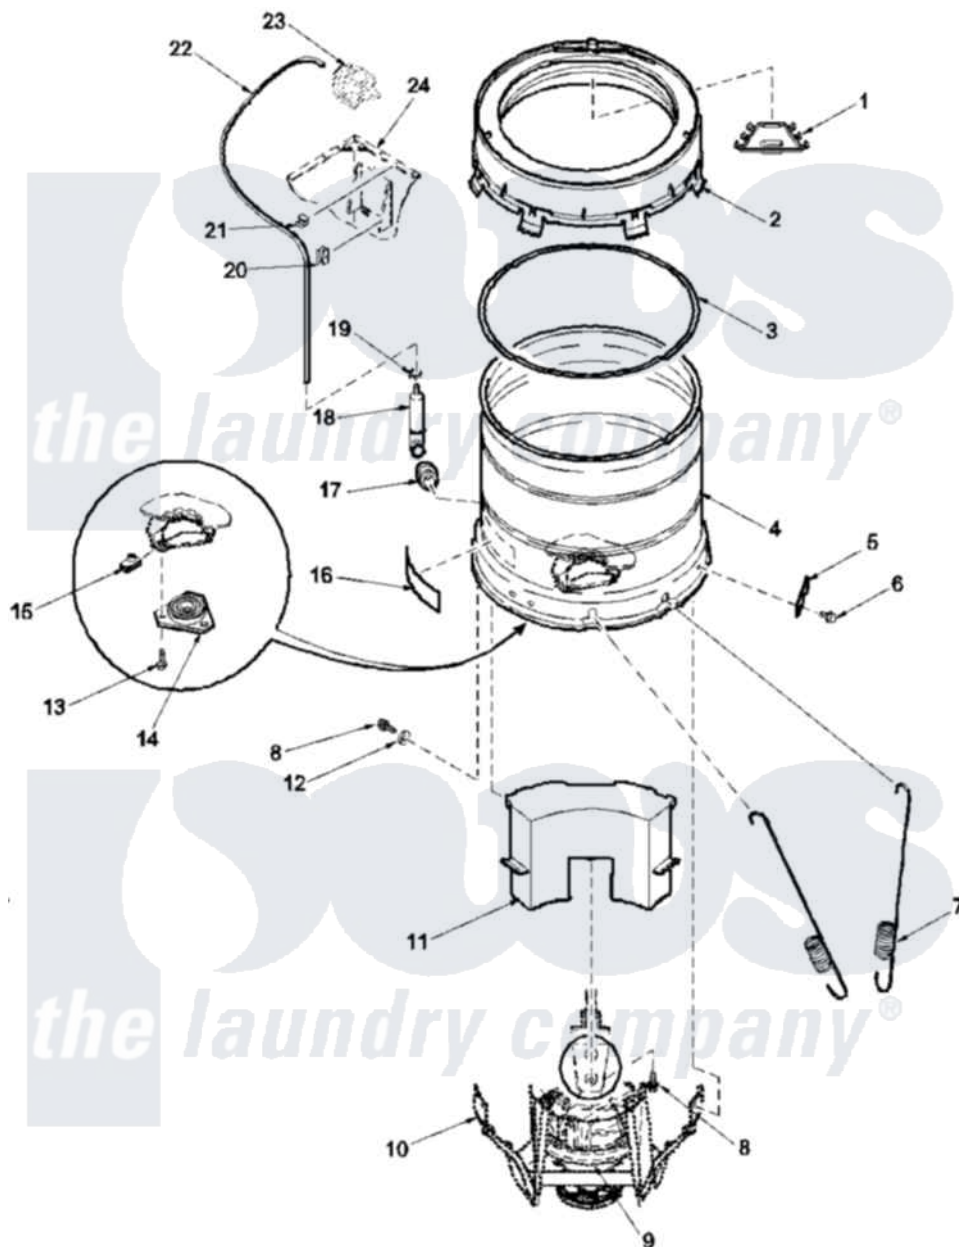

Amana LWA65AW (BOM: PLWA65AW) 10 - OUTER TUB, COVER, PRESSURE TUBE

Amana Residential Amana LWA65AW (BOM: PLWA65AW) Washer Parts Parts Diagram 10 - OUTER TUB, COVER, PRESSURE TUBE

[Click on the part number to view part](#)

Item	Original Part Number	Replaced By	Status	Part Description
1	39079		Not Available	CHANNEL, WATER
2	37502	39169		Assembly Tub Cover Gasket And Channel
3	38359			Gasket, Tub Cover Large
4	37813P			Tub, Outer-Tall
5	27926			Plate, Leg .063
6	35369	40128701		Screw, 5/16-18 X .50
7	37575	40045202		Spring, Tall Tub
8	37766	40064301		Screw, 1/4-15 x 3/4 Hex
9	38826P	12002178		Transmison
10	39253			Assembly, Weld And Bearing
11	38769			Assembly, Counterweight
12	37767	60096-8		Rail Shelf Support
13	36991	3400500		Bolt, 3405245 5/16-18 X 3/4
14	27182	40004201P		Main Bearing Assembly

15	27222		Nut, Retainer 5/16-18
16	500049	Not Available	STICKER
17	29175	40037801	Grommet
18	30907	40008501	Assembly, Pressure Bulb
19	Y22294	596669	Clamp, Manifold
20	36985	Not Available	CLIP, HOSE
21	21036		Clip, Cable
22	29213	39125	Tubing 31
23	Y00000000	Not Available	SEE NOTE SEE NOTE PRESSURE SWITCH
24	34475WP	38612WP	Kit-Servic