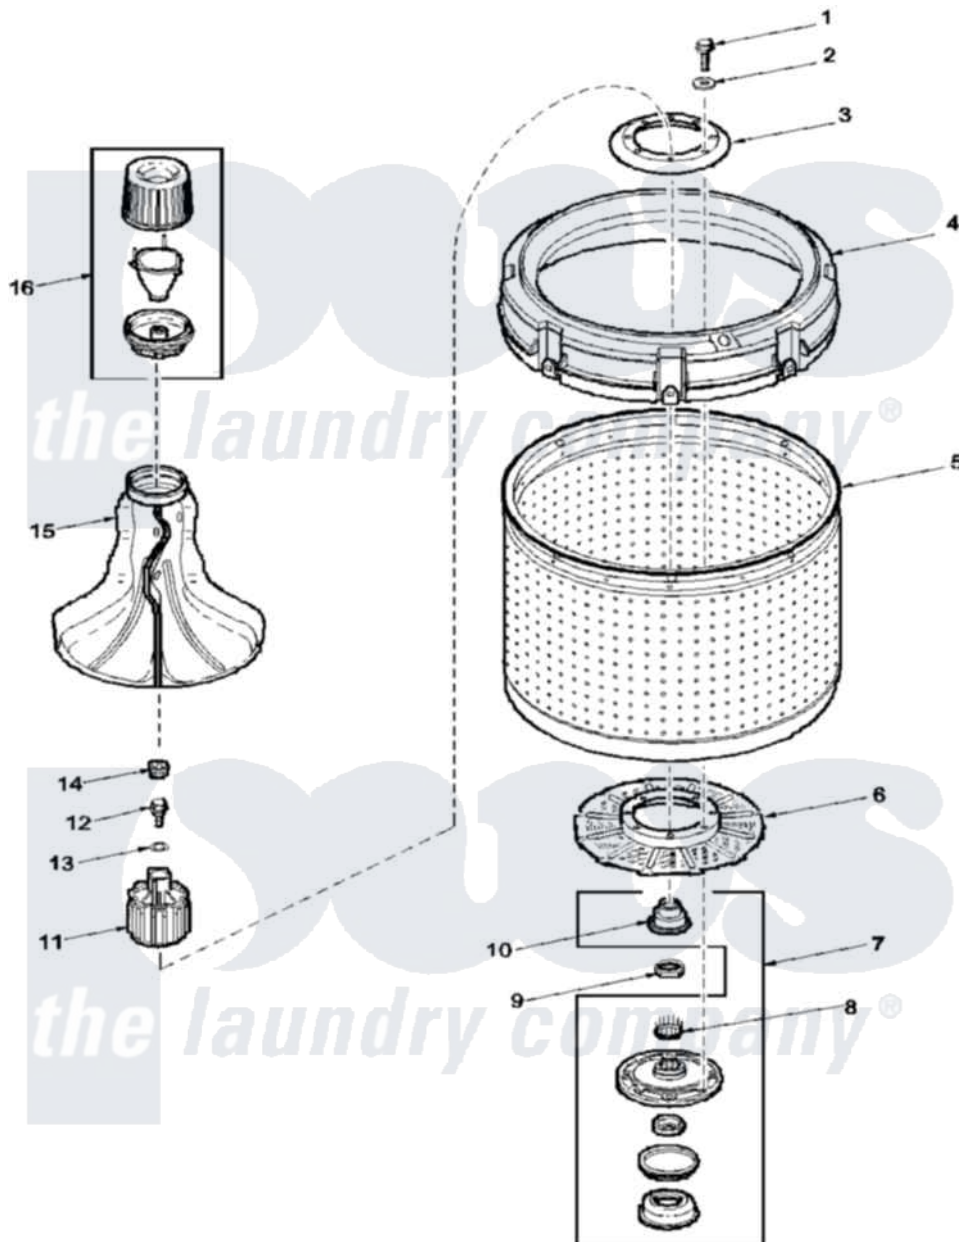

Amana LWA80AL (BOM: PLWA80AL) 01 - AGITATOR, DRIVE BELL, WASHTUB AND HUB

Amana Residential Amana LWA80AL (BOM: PLWA80AL) Washer Parts Parts Diagram 01 - AGITATOR, DRIVE BELL, WASHTUB AND HUB
 Click on the part number to view part

Item	Original Part Number	Replaced By	Status	Part Description
1	27202	W10116787		Screw
2	28094			Gasket
3	39113	R9900144		Kit- Wash
4	37411	27001052		Balance Ring
5	39136P	R9900144		Kit- Wash
6	39112	39371		Filter Lin
7	646P3	R9900552		Hub And Seal
8	29728	40008301		Insert, Spline
9	Y29220	40016301		Nut, Lock
10	36425	40016101		Seal, Bell Drive
11	36443P	R9900189		Kit, Drive Bell And Seal
12	34288	40065102		Screw, Shoulder 1/4
13	36472			O-Ring
14	36511	40008401		Plug, Bell
15	Y39156	40000501W		Agitator, Flex Vane