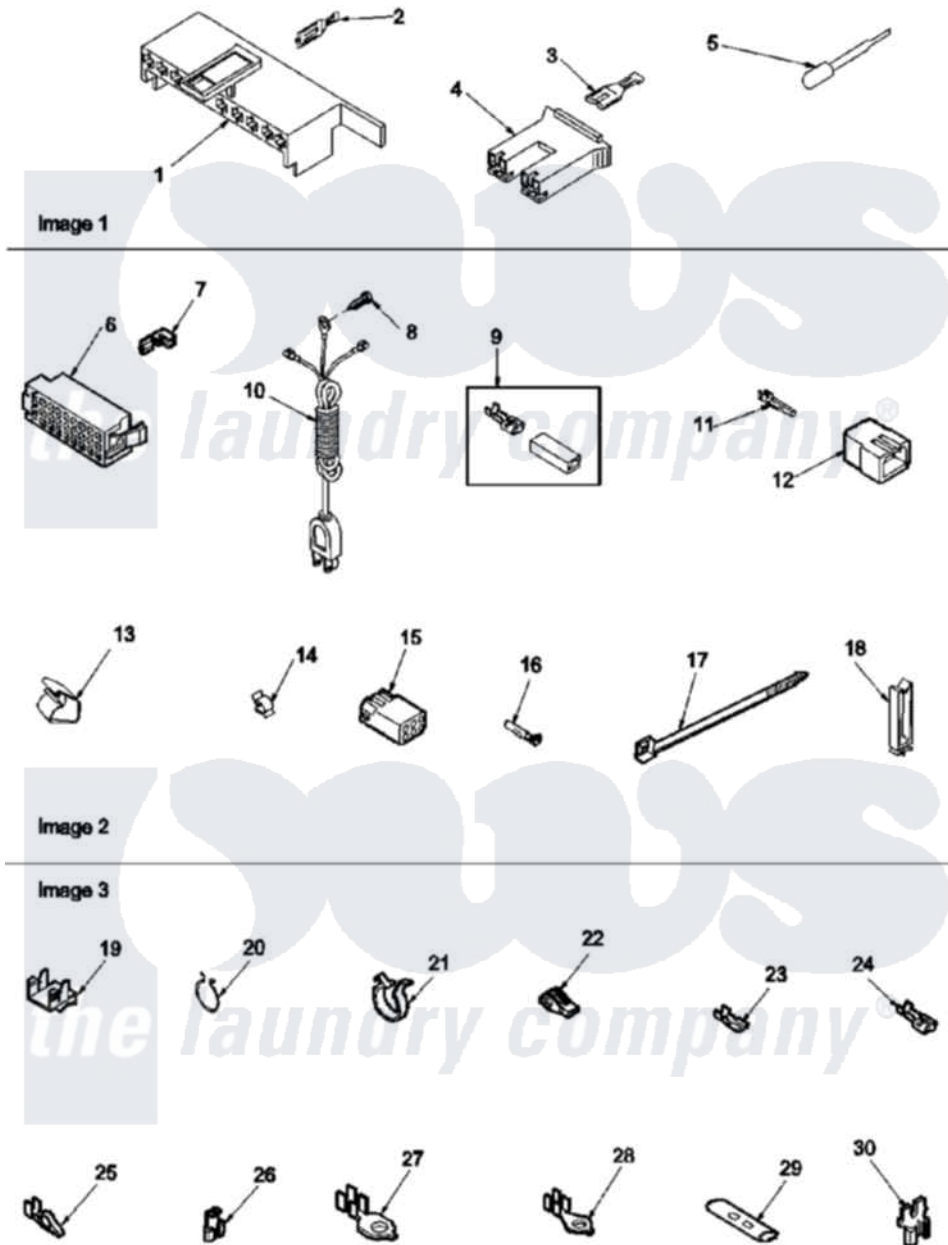

Amana LWA80AL (BOM: PLWA80AL) 04 - CONNECTION BLOCKS, EXTRACTOR TOOL

Amana Residential Amana LWA80AL (BOM: PLWA80AL) Washer Parts Parts Diagram 04 - CONNECTION BLOCKS, EXTRACTOR TOOL

[Click on the part number to view part](#)

Item	Original Part Number	Replaced By	Status	Part Description
1	34677			10 Circuit Plug
2	Y00188			Molex Terminal
3	Y00121		Not Available	SPADE TERMINAL(12 GAUGE) (1/4 INCH-(2) 18 GAUGE WIRES O
4	34675		Not Available	PLUG
"	34676			Plug
5	283P4			Terminal Extractor Tool
6	32746			Housing, RH-24 Positi
"	34123			Housing, LH -24 Position
7	Y00188			Molex Terminal
8	52909			Screw, 10B-16 X 1/2 HeX
9	00234	00359		Terminal Ultra Pod 250 X032F
10	Y34458		Not Available	POWER CORD ALL
11	Y00116			Terminal, Pin-Male

12	23041		Plug, 6 Circuit
"	23033		Plug, 9 Circuit
"	26302	Not Available	PLUG,1 CIRCUIT
13	35521	Not Available	CLIP,HARNESS HOLDER
14	21036		Clip, Cable
15	26301		Receptacle, Molex
"	26708		Receptacle, 6 Circuit
"	26163		Receptacle, 9 Circuit
16	Y00117	5011-XX	093 Female Socket
17	36466	M0321209	Tie-Electrical
18	36274	Not Available	CLIP, HARNESS
19	Y00161	B5733302	Clip, Ground
20	51291		Clip, Wire
21	504034		Clip, Wire
22	70210	Not Available	INSULATOR,BLUE
23	00112		Terminal, Spade-3/16 Fe
24	Y00119	Not Available	SPADE TERMINAL(18 GAUGE) (1/4 INCH-(1) 18 GAUGE WIRE)
25	00220	Not Available	TERMINAL,CRIMP-SINGLE
26	Y00120		Terminal, Flag-1/4 Fema
27	Y00113	Not Available	TERMINAL,RING-1/4 STUD
28	00110		No.10 18 Gauge Wire
29	21091	Not Available	CONNECTOR TWO 1/4 INCH MALE
30	29673	Not Available	DOUBLE CONNECTOR