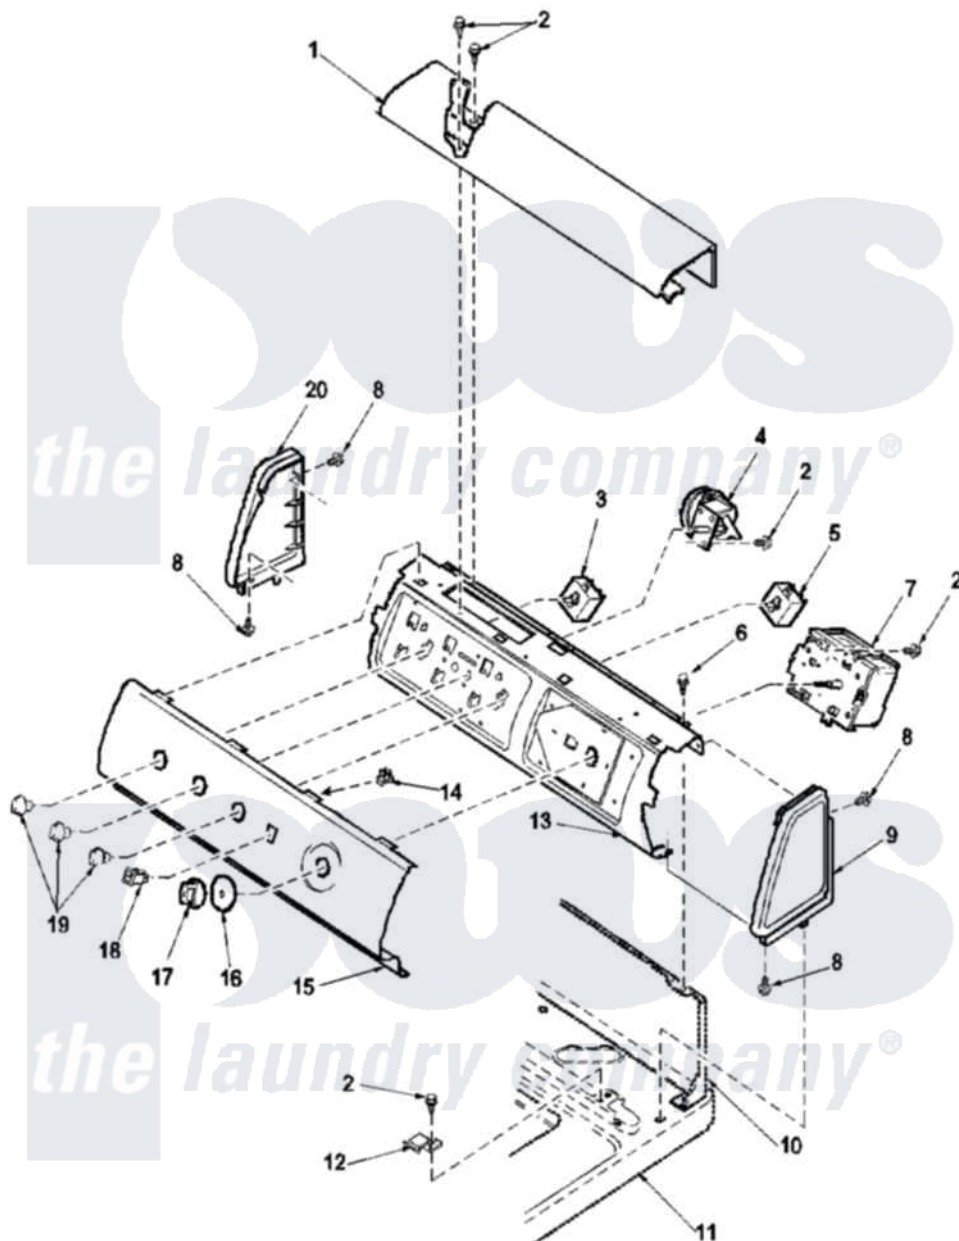

# Amana LWA80AL (BOM: PLWA80AL) 05 - CONTROL PANEL

Amana [Residential Amana LWA80AL \(BOM: PLWA80AL\) Washer Parts](#) Parts Diagram 05 - CONTROL PANEL  
 Click on the part number to view part

Item	Original Part Number	Replaced By	Status	Part Description
1	38231L	<a href="#">39905L</a>		Cover
2	23962	<a href="#">W10116760</a>		Screw
3	36335	<a href="#">40046601</a>		Switch, Temperature Select
4	36045	<a href="#">40055101</a>		Switch, Pressure
5	38367	<a href="#">40039501</a>		Switch, Speed
6	34904	<a href="#">489355</a>		Screw, 8 X 1/2
7	<a href="#">37922</a>			Timer, 115V/60Hz 6 Cycle
8	501086	<a href="#">90767</a>		Screw, 8A X 3/8 HeX Washer Head Tapping
9	504008L		Not Available	PANEL,END-RH ALMOND
10	<a href="#">37782</a>			Control Hood Back Panel
11	<a href="#">37992LP</a>			Top, Home W/Bleach
12	35887	<a href="#">40063901</a>		Clip, Hold Down
13	38171		Not Available	PANEL, CONTROL SUPPORT
14	Y00161	<a href="#">B5733302</a>		Clip, Ground
15	38558L		Not Available	PANEL, GRAPHIC-AMANA
16	<a href="#">36700L</a>			Skirt, Timer

17	<a href="#">35333L</a>		Knob, Timer
18	38424L	<a href="#">38424W</a>	Switch, Rocker
19	<a href="#">36701L</a>		Knob
20	504009L	Not Available	PANEL,END LH ALMOND