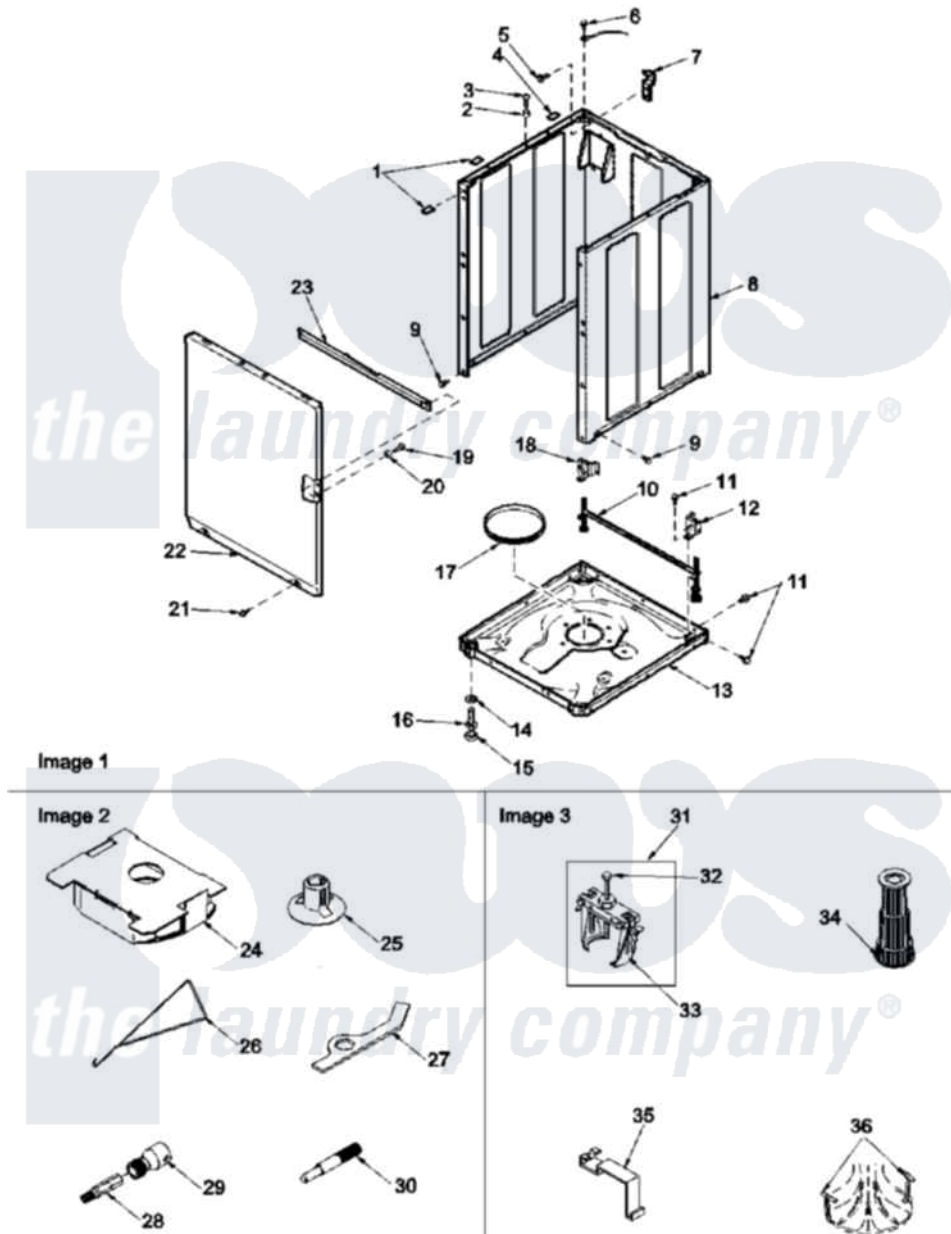

Amana LWA80AL (BOM: PLWA80AL) 06 - FRONT PANEL, BASE & CABINET & TOOLS

Amana Residential Amana LWA80AL (BOM: PLWA80AL) Washer Parts Parts Diagram 06 - FRONT PANEL, BASE & CABINET & TOOLS

[Click on the part number to view part](#)

Item	Original Part Number	Replaced By	Status	Part Description
1	Y56128			Pad, Bumper
2	56079	505187		Locator, Panel
3	32671	Y014874		Screw, Idler Arm And Sleeve
4	36226			Pad, Bumper .25
5	34499		Not Available	SCREW, No.10B X 1/4 TAP IN HX
6	51784		Not Available	SCREW,10B-16 X 1/2 HEX
7	Y27103			Hinge, Hold-Down Lug
8	34475LP	38612LP		Kit Service Cabinet
9	27196	27001200		Screw
10	34443			Assembly, Leg And Stabilizer
11	35148		Not Available	SCREW,1/4-14 X 3/8 HX HD
12	36036		Not Available	BRACKET,SLL-RIGHT
13	37807	39788		Assembly- Base
14	Y21899	40038101		Nut, Leg

15	34318	40016001	Foot, Rubber
16	Y34319	22003428	Leg, Adjustable
17	37937	40037401	Ring, Friction
18	36037		Bracket, SII-Left
19	32671	Y014874	Screw, Idler Arm And Sleeve
20	28102		Locator, Panel
21	38272	40034101	Screw, No.12bx1/2
22	38238LP	38335LP	Panel Frontw/Carton
23	Y35097		Not Available BRACE, FRT PNL
24	38039	27001185	Brace- Shp
25	38149	27001185	Brace- Shp
26	289P4	321P4	Hook, Spring
27	306P4		Hex Wrench
28	282P4		T25 Tamper Resistant Bit
29	24161		Torx Bit Holder
30	305P4		Not Available TOOL, TRANSMISSION PI
31	294P4		Bell Tool
32	294P4B		Drive Bell Bolt
33	294P4A		Jaw, Drive Bell Tool
34	293P4		Seal Tool
35	273P4		Tub Cover Gasket Tool
36	254P4P		Agitator Hooks
NI	555P3	725P3	Kit
"	38771		Assembly, Wire Harness-BA
"	38872		Assembly, Wire Ham-Hood