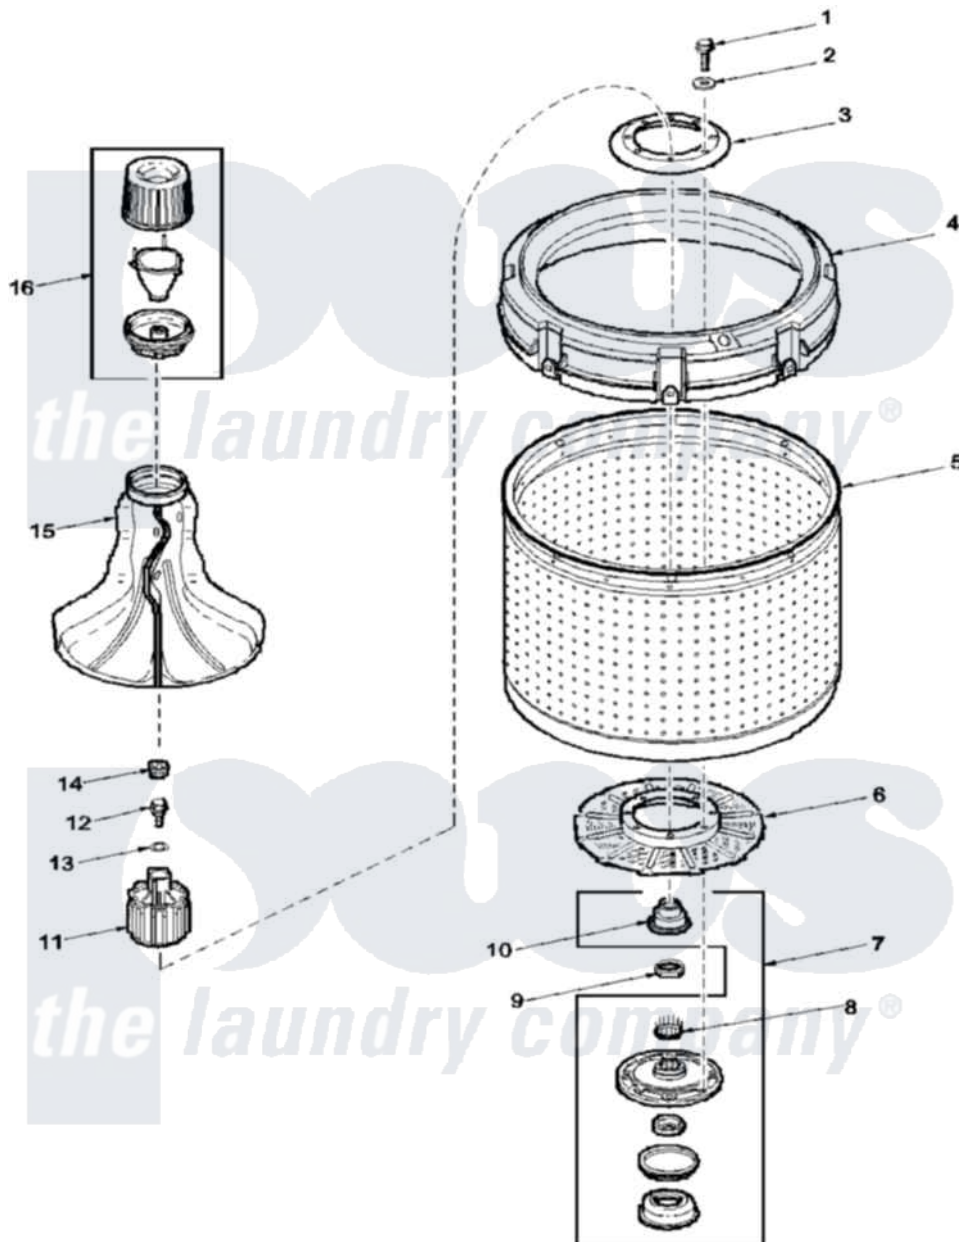

Amana LWA80AW (BOM: PLWA80AW) 01 - AGITATOR, DRIVE BELL, WASHTUB AND HUB

Amana Residential Amana LWA80AW (BOM: PLWA80AW) Washer Parts Parts Diagram 01 - AGITATOR, DRIVE BELL, WASHTUB AND HUB
 Click on the part number to view part

Item	Original Part Number	Replaced By	Status	Part Description
1	27202	W10116787		Screw
2	28094			Gasket
3	39113	R9900144		Kit- Wash
4	37411	27001052		Balance Ring
5	39136P	R9900144		Kit- Wash
6	39112	39371		Filter Lin
7	646P3	R9900552		Hub And Seal
8	29728	40008301		Insert, Spline
9	Y29220	40016301		Nut, Lock
10	36425	40016101		Seal, Bell Drive
11	36443P	R9900189		Kit, Drive Bell And Seal
12	34288	40065102		Screw, Shoulder 1/4
13	36472			O-Ring
14	36511	40008401		Plug, Bell
15	Y39156	40000501W		Agitator, Flex Vane