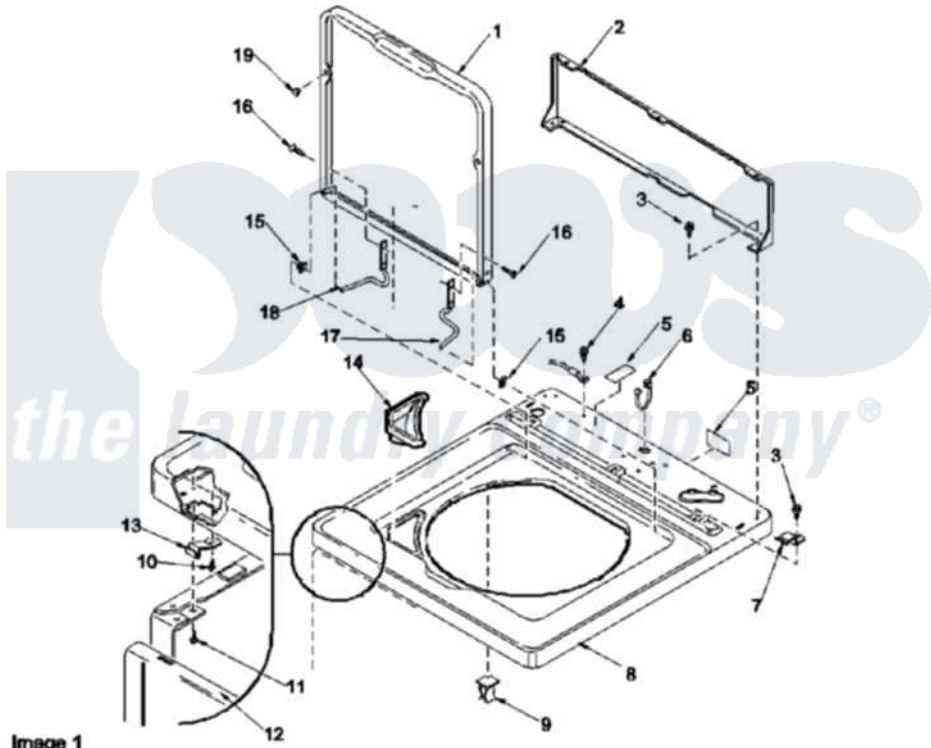

Amana LWA80AW (BOM: PLWA80AW) 03 - CABINET TOP, LOADING DOOR & DOOR SWITCH

Image 1

Image 2

Amana Residential Amana LWA80AW (BOM: PLWA80AW) Washer Parts Parts Diagram 03 - CABINET TOP, LOADING DOOR & DOOR SWITCH

[Click on the part number to view part](#)

Item	Original Part Number	Replaced By	Status	Part Description
1	37827WP		Not Available	LOADING DOOR
2	37782			Control Hood Back Panel
3	23962	W10116760		Screw
4	52909			Screw, 10B-16 X 1/2 HeX
5	24903		Not Available	STICKER,DISCONNECT POW
6	21903	211881		Grommet, Cord Part Not Used-Gas Models Only
7	35887	40063901		Clip, Hold Down
8	37992WP			Top, Home W/Bleach
9	36519		Not Available	CLIP
10	501086	90767		Screw, 8A X 3/8 HeX Washer Head Tapping
11	Y31644	27001200		Screw
12	38238WP	38335WP		Panel Frontw/Carton
13	38271	40034202		Clip, Spring