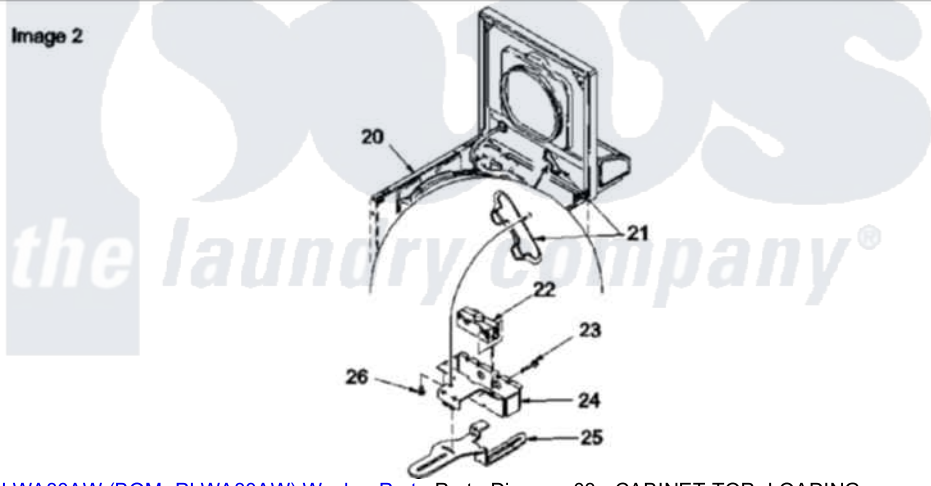

Amana LWA80AW (BOM: PLWA80AW) 03 - CABINET TOP, LOADING DOOR & DOOR SWITCH

Image 1

Image 2

Amana Residential Amana LWA80AW (BOM: PLWA80AW) Washer Parts Parts Diagram 03 - CABINET TOP, LOADING DOOR & DOOR SWITCH

[Click on the part number to view part](#)

Item	Original Part Number	Replaced By	Status	Part Description
1	37827WP		Not Available	LOADING DOOR
2	37782			Control Hood Back Panel
3	23962	W10116760		Screw
4	52909			Screw, 10B-16 X 1/2 HeX
5	24903		Not Available	STICKER,DISCONNECT POW
6	21903	211881		Grommet, Cord Part Not Used-Gas Models Only
7	35887	40063901		Clip, Hold Down
8	37992WP			Top, Home W/Bleach
9	36519		Not Available	CLIP
10	501086	90767		Screw, 8A X 3/8 HeX Washer Head Tapping
11	Y31644	27001200		Screw
12	38238WP	38335WP		Panel Frontw/Carton
13	38271	40034202		Clip, Spring