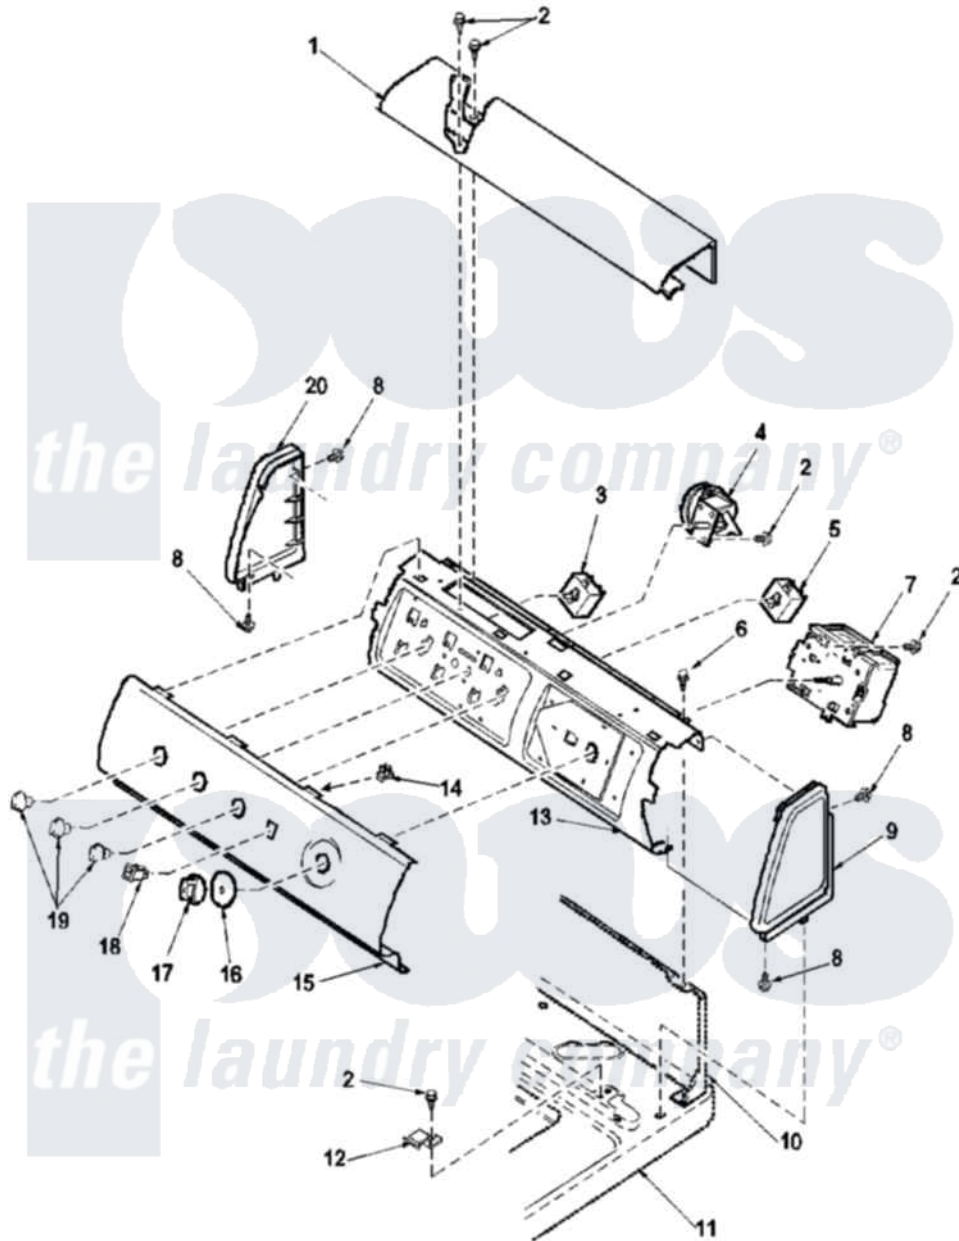

# Amana LWA80AW (BOM: PLWA80AW) 05 - CONTROL PANEL

Amana Residential Amana LWA80AW (BOM: PLWA80AW) Washer Parts Parts Diagram 05 - CONTROL PANEL  
 Click on the part number to view part

Item	Original Part Number	Replaced By	Status	Part Description
1	38231W	<a href="#">39905W</a>		Cover Top
2	23962	<a href="#">W10116760</a>		Screw
3	36335	<a href="#">40046601</a>		Switch, Temperature Select
4	36045	<a href="#">40055101</a>		Switch, Pressure
5	38367	<a href="#">40039501</a>		Switch, Speed
6	34904	<a href="#">489355</a>		Screw, 8 X 1/2
7	<a href="#">37922</a>			Timer, 115V/60Hz 6 Cycle
8	501086	<a href="#">90767</a>		Screw, 8A X 3/8 HeX Washer Head Tapping
9	504008W		Not Available	CAP-END RH
10	<a href="#">37782</a>			Control Hood Back Panel
11	<a href="#">37992WP</a>			Top, Home W/Bleach
12	35887	<a href="#">40063901</a>		Clip, Hold Down
13	38171		Not Available	PANEL, CONTROL SUPPORT
14	Y00161	<a href="#">B5733302</a>		Clip, Ground
15	38558W		Not Available	PANEL, GRAPHIC-AMANA
16	<a href="#">36700W</a>			Knob Skirt

17	<a href="#">35333W</a>		Knob, Timer
18	<a href="#">38424W</a>		Switch, Rocker
19	<a href="#">36701W</a>		Knob
20	504009W	<a href="#">40012702W</a>	Endcap