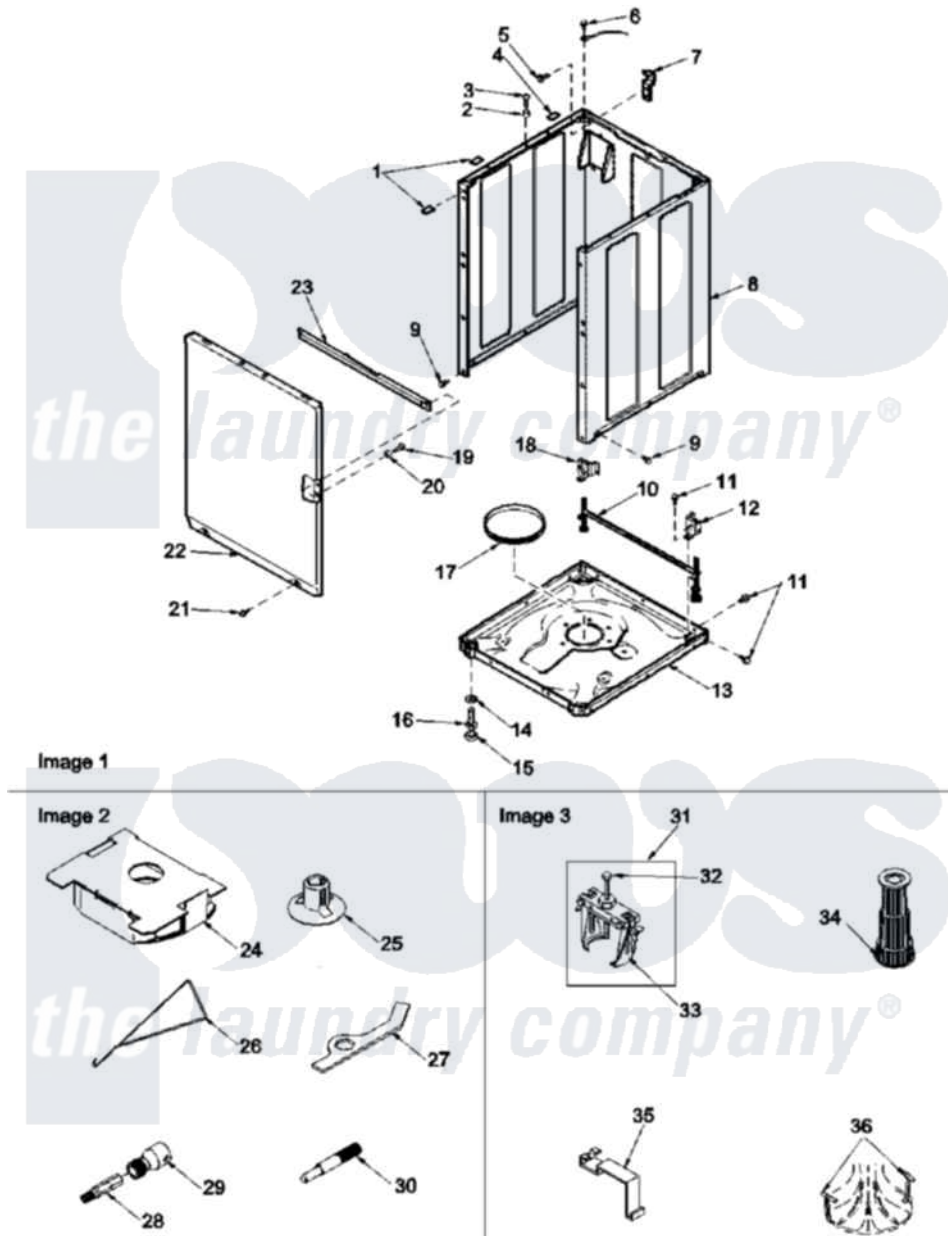

Amana LWA80AW (BOM: PLWA80AW) 06 - FRONT PANEL, BASE & CABINET & TOOLS

Amana Residential Amana LWA80AW (BOM: PLWA80AW) Washer Parts Parts Diagram 06 - FRONT PANEL, BASE & CABINET & TOOLS

[Click on the part number to view part](#)

Item	Original Part Number	Replaced By	Status	Part Description
1	Y56128			Pad, Bumper
2	56079	505187		Locator, Panel
3	32671	Y014874		Screw, Idler Arm And Sleeve
4	36226			Pad, Bumper .25
5	34499		Not Available	SCREW, No.10B X 1/4 TAP IN HX
6	51784		Not Available	SCREW,10B-16 X 1/2 HEX
7	Y27103			Hinge, Hold-Down Lug
8	34475WP	38612WP		Kit-Servic
9	27196	27001200		Screw
10	34443			Assembly, Leg And Stabilier
11	35148		Not Available	SCREW,1/4-14 X 3/8 HX HD
12	36036		Not Available	BRACKET,SLL-RIGHT
13	37807	39788		Assembly- Base
14	Y21899	40038101		Nut, Leg

15	34318	40016001	Foot, Rubber
16	Y34319	22003428	Leg, Adjustable
17	37937	40037401	Ring, Friction
18	36037		Bracket, SII-Left
19	32671	Y014874	Screw, Idler Arm And Sleeve
20	28102		Locator, Panel
21	38272	40034101	Screw, No.12bx1/2
22	38238WP	38335WP	Panel Frontw/Carton
23	Y35097		Not Available BRACE, FRT PNL
24	38039	27001185	Brace- Shp
25	38149	27001185	Brace- Shp
26	289P4	321P4	Hook, Spring
27	306P4		Hex Wrench
28	282P4		T25 Tamper Resistant Bit
29	24161		Torx Bit Holder
30	305P4		Not Available TOOL, TRANSMISSION PI
31	294P4		Bell Tool
32	294P4B		Drive Bell Bolt
33	294P4A		Jaw, Drive Bell Tool
34	293P4		Seal Tool
35	273P4		Tub Cover Gasket Tool
36	254P4P		Agitator Hooks
NI	555P3	725P3	Kit
"	38771		Assembly, Wire Harness-BA
"	38872		Assembly, Wire Ham-Hood