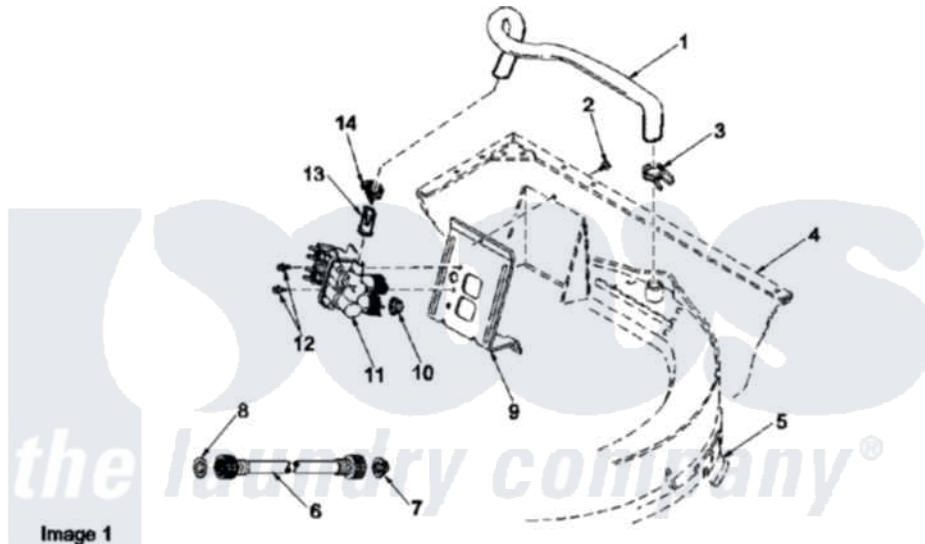

Amana LWA80AW (BOM: PLWA80AW) 08 - MIXING VALVE AND HOSES

Image 1

Image 2

Amana [Residential Amana LWA80AW \(BOM: PLWA80AW\) Washer Parts](#) Parts Diagram 08 - MIXING VALVE AND HOSES

[Click on the part number to view part](#)

Item	Original Part Number	Replaced By	Status	Part Description
1	38155			Hose, Mix Valve To TU
2	503661	27001200		Screw
3	29210			Hose Clamp
4	34475WP	38612WP		Kit-Servic
5	37502	39169		Assembly Tub Cover Gasket And Channel
6	28330P	202860		Inlet Hose Assembly
"	20618	21001467		Hose- 10'
"	20617		Not Available	HOSE, INLET (8 FT)
7	28605	22002960		Strainer, Washer Inlet
8	20290	Y013783		Washer, Inlet Hose
9	34972	39407		Bracket, Valve
10	24122	22002960		Strainer, Washer Inlet
11	38495	R0131578		Valve-Inlet
12	501086	90767		Screw, 8A X 3/8 HeX Washer Head Tapping

13	34500	22001900	Preventer, Back Flow
14	36801	596669	Clamp, Manifold
15	562P3	76660	Break-Sphn
16	33489	8539404	Tie-Wire
17	33615	22003814	Retainer, Drain Hose
18	36878	40008101	Adapter, Standpipe
19	32219		Relief, Strain
20	38062	40053901	Hose, Drain
21	38732	40044901	Stand, Hose
22	36802	285655	Clamp, Hose
23	36863P	27001233	Pump
24	38351	40094201	Hose, Tub To Pump
25	36014		Clip, Retainer-Hose
26	Y00000000	Not Available	SEE NOTE SEE NOTE OUTER TUB