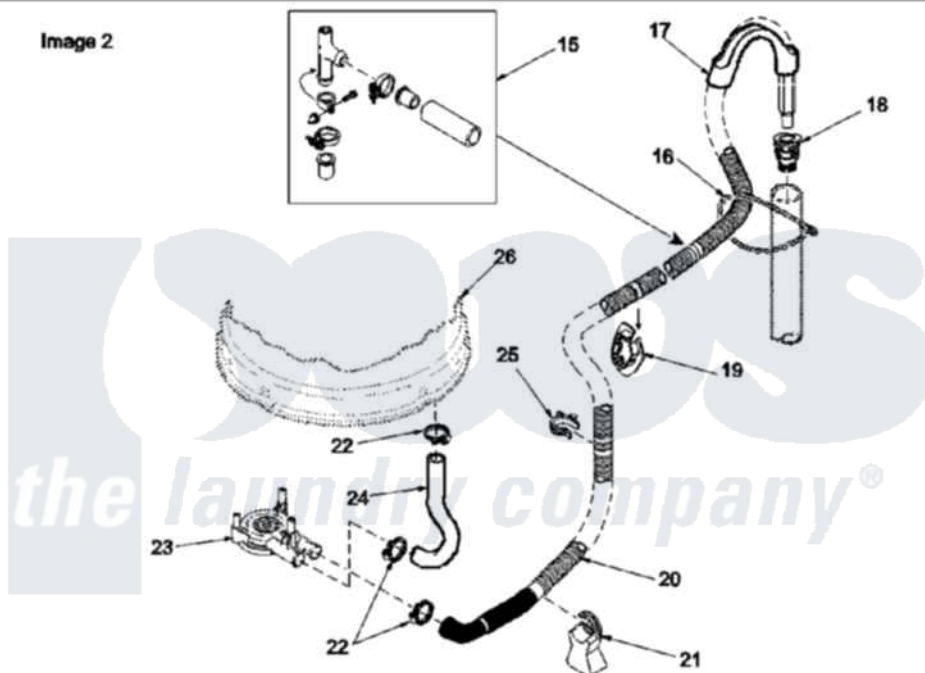

Amana LWA80AW (BOM: PLWA80AW) 08 - MIXING VALVE AND HOSES

Image 1

Image 2

Amana [Residential Amana LWA80AW \(BOM: PLWA80AW\) Washer Parts](#) Parts Diagram 08 - MIXING VALVE AND HOSES

[Click on the part number to view part](#)

Item	Original Part Number	Replaced By	Status	Part Description
1	38155			Hose, Mix Valve To TU
2	503661	27001200		Screw
3	29210			Hose Clamp
4	34475WP	38612WP		Kit-Servic
5	37502	39169		Assembly Tub Cover Gasket And Channel
6	28330P	202860		Inlet Hose Assembly
"	20618	21001467		Hose- 10'
"	20617		Not Available	HOSE, INLET (8 FT)
7	28605	22002960		Strainer, Washer Inlet
8	20290	Y013783		Washer, Inlet Hose
9	34972	39407		Bracket, Valve
10	24122	22002960		Strainer, Washer Inlet
11	38495	R0131578		Valve-Inlet
12	501086	90767		Screw, 8A X 3/8 HeX Washer Head Tapping

13	34500	22001900	Preventer, Back Flow
14	36801	596669	Clamp, Manifold
15	562P3	76660	Break-Sphn
16	33489	8539404	Tie-Wire
17	33615	22003814	Retainer, Drain Hose
18	36878	40008101	Adapter, Standpipe
19	32219		Relief, Strain
20	38062	40053901	Hose, Drain
21	38732	40044901	Stand, Hose
22	36802	285655	Clamp, Hose
23	36863P	27001233	Pump
24	38351	40094201	Hose, Tub To Pump
25	36014		Clip, Retainer-Hose
26	Y00000000	Not Available	SEE NOTE SEE NOTE OUTER TUB