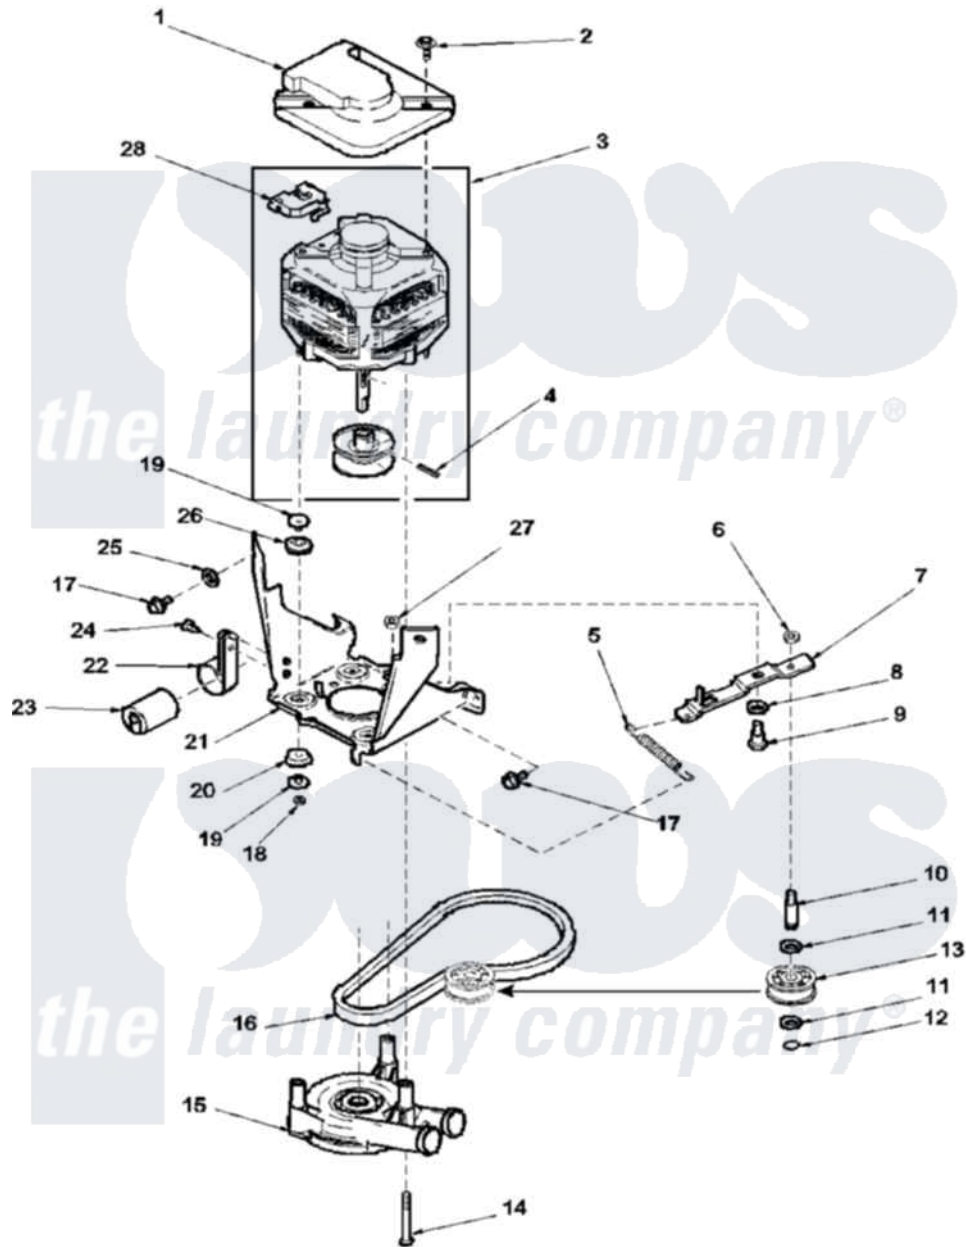

Amana LWA80AW (BOM: PLWA80AW) 09 - MOTOR, BELT, PUMP, AND IDLER ASSY

Amana Residential Amana LWA80AW (BOM: PLWA80AW) Washer Parts Parts Diagram 09 - MOTOR, BELT, PUMP, AND IDLER ASSY

[Click on the part number to view part](#)

Item	Original Part Number	Replaced By	Status	Part Description
1	34754	40112301		Shield, Motor
2	36639	4312464		Screw
3	38037	12002133		Motor-Drive
4	10416			Pin, Roll
5	38012	40061401		Spring, Idler Lever
6	28803	2221070		Clamp, Nylon
7	38011	40041002		Lever, Idler
8	81392	40054701		Washer
9	27229	40038901		Screw, 1/4-20
10	38228	56461		Shaft
11	52549			Washer, 501 ID X3/4 Odx
12	23748			Ring, Retaining
13	38225	40045001		Idler Pulley Assembly
14	Y34565	40063701		Screw, 10-16 x 1.75
15	36863P	27001233		Pump

16	38174	27001006	Belt, Spin And Agitator
17	35369	40128701	Screw, 5/16-18 X .50
18	35423	3400029	Nut, Adapter Plate
19	38325	40053701	Post, Isolator
20	38396	40054301	Mount, Motor Lower
21	37445	Not Available	MOTOR MOUNTING BRACKET
22	37535	357030	Clamp, Capacitor
23	37377	Y39661	Capacitor
24	52909		Screw, 10B-16 X 1/2 HeX
25	37772	Not Available	WASHER, ALUMINUM .34X
26	38395	40053801	Mount, Motor Upper
27	52566	27001225	Nut, Jam Mid Lock 1/4-20
28	35632	Not Available	SWITCH, MOTOR