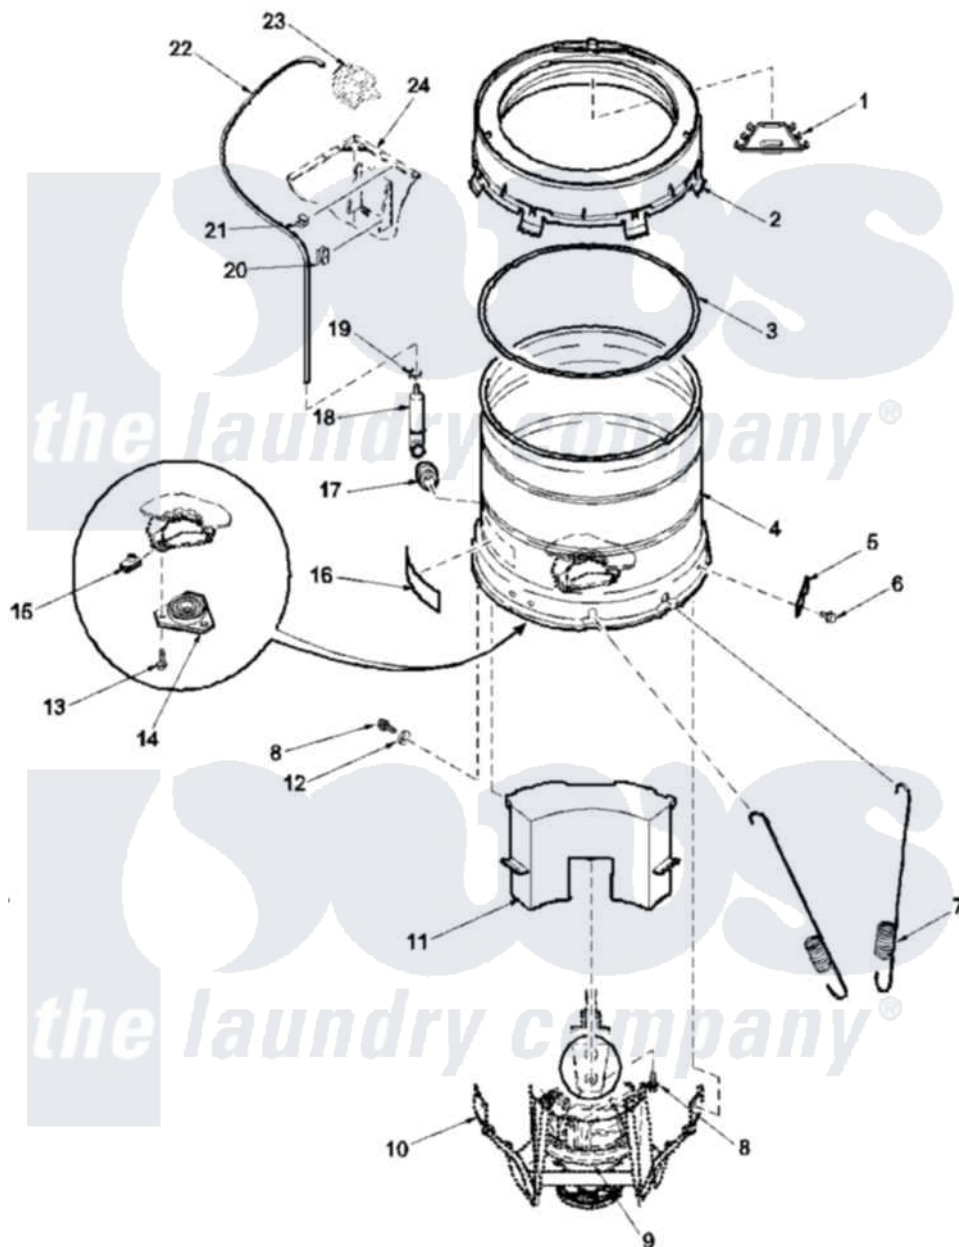

Amana LWA80AW (BOM: PLWA80AW) 10 - OUTER TUB, COVER, PRESSURE TUBE

Amana Residential Amana LWA80AW (BOM: PLWA80AW) Washer Parts Parts Diagram 10 - OUTER TUB, COVER, PRESSURE TUBE

[Click on the part number to view part](#)

Item	Original Part Number	Replaced By	Status	Part Description
1	39079		Not Available	CHANNEL, WATER
2	37502	39169		Assembly Tub Cover Gasket And Channel
3	38359			Gasket, Tub Cover Large
4	37813P			Tub, Outer-Tall
5	27926			Plate, Leg .063
6	35369	40128701		Screw, 5/16-18 X .50
7	37575	40045202		Spring, Tall Tub
8	37766	40064301		Screw, 1/4-15 x 3/4 Hex
9	38165P	12002177		Transmison
10	39253			Assembly, Weld And Bearing
11	38770		Not Available	ASSY, COUNTERWEIGHT
12	37767	60096-8		Rail Shelf Support
13	36991	3400500		Bolt, 3405245 5/16-18 X 3/4
14	27182	40004201P		Main Bearing Assembly

15	27222		Nut, Retainer 5/16-18
16	500049	Not Available	STICKER
17	29175	40037801	Grommet
18	30907	40008501	Assembly, Pressure Bulb
19	Y22294	596669	Clamp, Manifold
20	36985	Not Available	CLIP, HOSE
21	21036		Clip, Cable
22	29213	39125	Tubing 31
23	Y00000000	Not Available	SEE NOTE SEE NOTE PRESSURE SWITCH
24	34475WP	38612WP	Kit-Servic