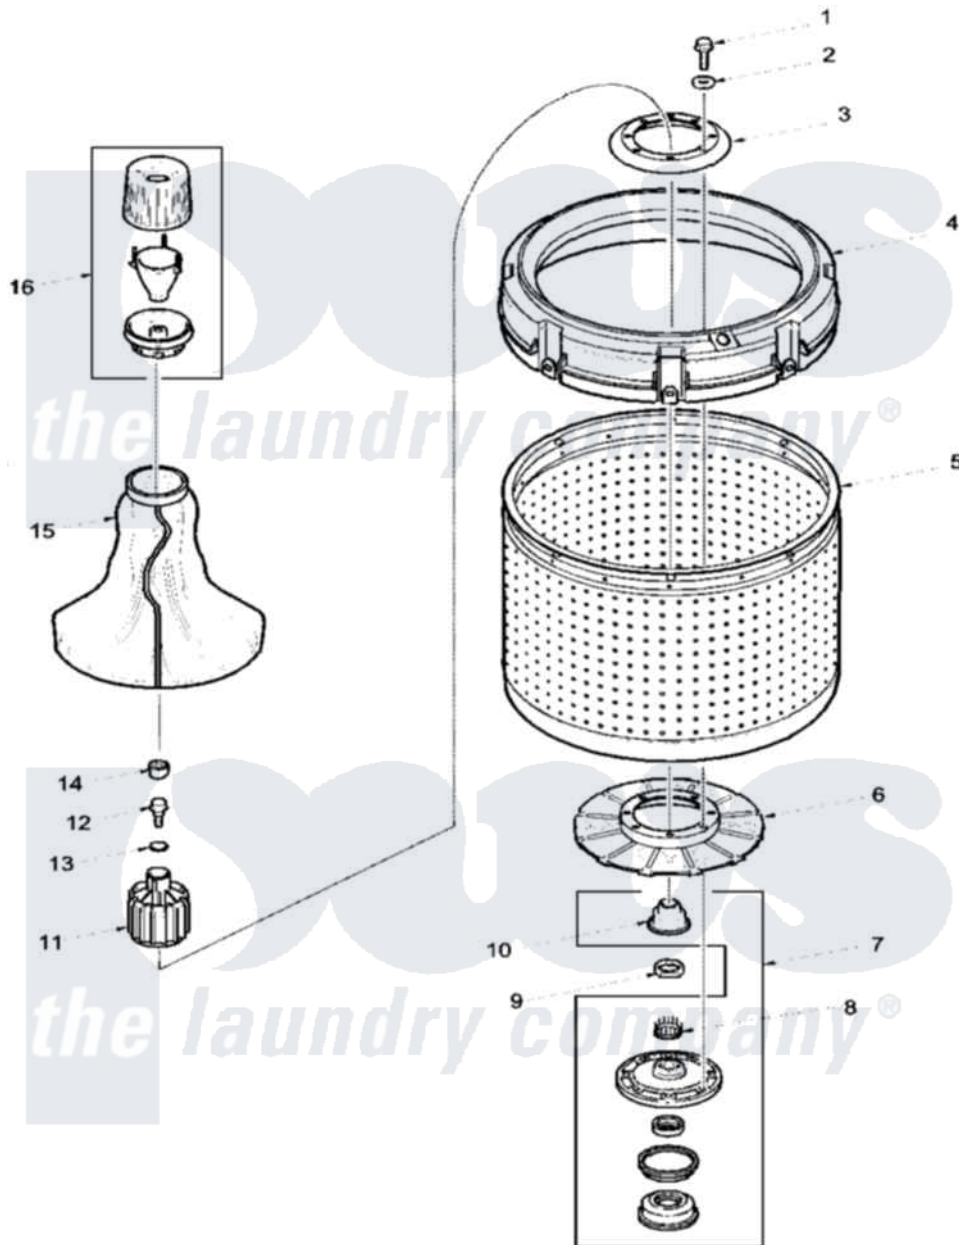

Amana LWA90AL (BOM: PLWA90AL) 01 - AGITATOR, DRIVE BELL, WASHTUB AND HUB

Amana Residential Amana LWA90AL (BOM: PLWA90AL) Washer Parts Parts Diagram 01 - AGITATOR, DRIVE BELL, WASHTUB AND HUB
 Click on the part number to view part

Item	Original Part Number	Replaced By	Status	Part Description
1	27202	W10116787		Screw
2	28094			Gasket
3	39113	R9900144		Kit- Wash
4	37411	27001052		Balance Ring
5	646P3	R9900552		Hub And Seal
6	29728	40008301		Insert, Spline
7	Y29220	40016301		Nut, Lock
8	36425	40016101		Seal, Bell Drive
9	39136P	R9900144		Kit- Wash
10	39112	39371		Filter Lin
11	36443P	R9900189		Kit, Drive Bell And Seal
12	34288	40065102		Screw, Shoulder 1/4
13	36472			O-Ring
14	36511	40008401		Plug, Bell
15	Y39156	40000501W		Agitator, Flex Vane