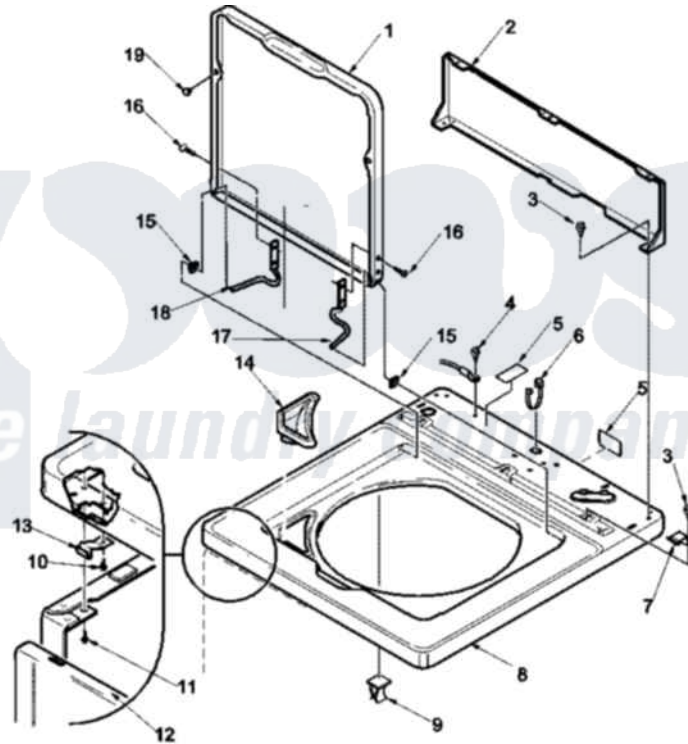

# Amana LWA90AL (BOM: PLWA90AL) 03 - CABINET TOP, DOOR, AND DOOR SWITCH

Image 1

Image 2

Amana Residential Amana LWA90AL (BOM: PLWA90AL) Washer Parts Parts Diagram 03 - CABINET TOP, DOOR, AND DOOR SWITCH

[Click on the part number to view part](#)

Item	Original Part Number	Replaced By	Status	Part Description
1	37827LP		Not Available	LOADING DOOR
2	<a href="#">37782</a>			Control Hood Back Panel
3	23962	<a href="#">W10116760</a>		Screw
4	<a href="#">52909</a>			Screw, 10B-16 X 1/2 HeX
5	24903		Not Available	STICKER,DISCONNECT POW
6	21903	<a href="#">211881</a>		Grommet, Cord Part Not Used-Gas Models Only
7	35887	<a href="#">40063901</a>		Clip, Hold Down
8	<a href="#">37992LP</a>			Top, Home W/Bleach
9	36519		Not Available	CLIP
10	501086	<a href="#">90767</a>		Screw, 8A X 3/8 HeX Washer Head Tapping
11	Y31644	<a href="#">27001200</a>		Screw
12	38238LP	<a href="#">38335LP</a>		Panel Frontw/Carton
13	38271	<a href="#">40034202</a>		Clip, Spring