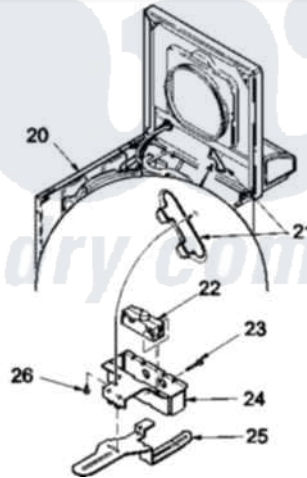

# Amana LWA90AL (BOM: PLWA90AL) 03 - CABINET TOP, DOOR, AND DOOR SWITCH

Image 1

Image 2

Amana Residential Amana LWA90AL (BOM: PLWA90AL) Washer Parts Parts Diagram 03 - CABINET TOP, DOOR, AND DOOR SWITCH

[Click on the part number to view part](#)

Item	Original Part Number	Replaced By	Status	Part Description
1	37827LP		Not Available	LOADING DOOR
2	<a href="#">37782</a>			Control Hood Back Panel
3	23962	<a href="#">W10116760</a>		Screw
4	<a href="#">52909</a>			Screw, 10B-16 X 1/2 HeX
5	24903		Not Available	STICKER,DISCONNECT POW
6	21903	<a href="#">211881</a>		Grommet, Cord Part Not Used-Gas Models Only
7	35887	<a href="#">40063901</a>		Clip, Hold Down
8	<a href="#">37992LP</a>			Top, Home W/Bleach
9	36519		Not Available	CLIP
10	501086	<a href="#">90767</a>		Screw, 8A X 3/8 HeX Washer Head Tapping
11	Y31644	<a href="#">27001200</a>		Screw
12	38238LP	<a href="#">38335LP</a>		Panel Frontw/Carton
13	38271	<a href="#">40034202</a>		Clip, Spring