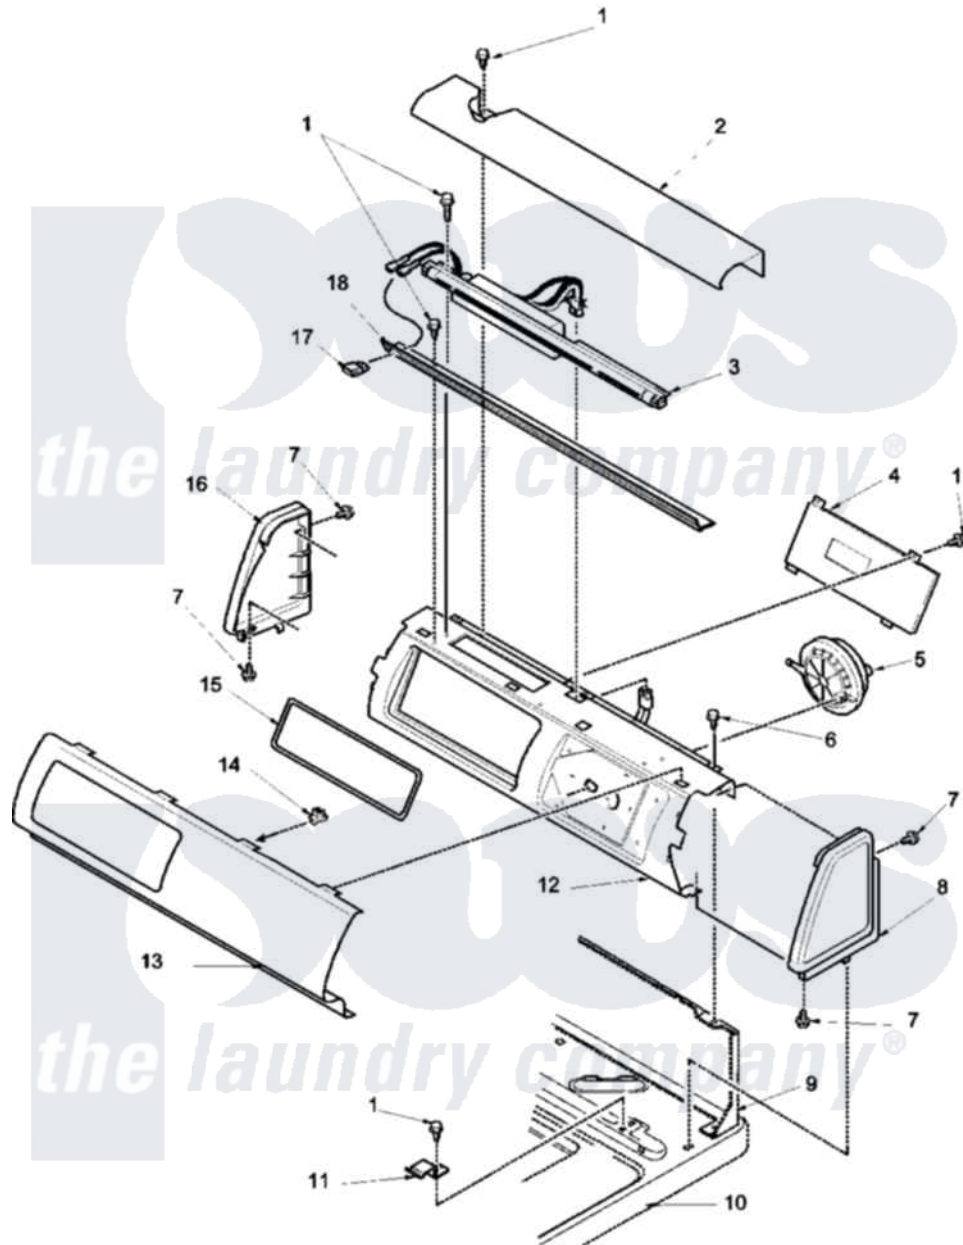

Amana LWA90AL (BOM: PLWA90AL) 05 - CONTROL PANEL

Amana Residential Amana LWA90AL (BOM: PLWA90AL) Washer Parts Parts Diagram 05 - CONTROL PANEL
 Click on the part number to view part

Item	Original Part Number	Replaced By	Status	Part Description
1	23962	W10116760		Screw
2	34824L			Cover, Top
3	34836			Assembly, Fluorescent Light
4	38816L	38816LP		Assembly- Elec
5	36136	39078		Switch- Pr
6	34904	489355		Screw, 8 X 1/2
7	501086	90767		Screw, 8A X 3/8 HeX Washer Head Tapping
8	34817L		Not Available	PANEL,END-RH
9	37782			Control Hood Back Panel
10	37992LP			Top, Home W/Bleach
11	35887	40063901		Clip, Hold Down
12	34822		Not Available	NO LONGER AVAILABLE
13	35312L		Not Available	PANEL,GRAPHIC-AMANA
14	Y00161	B5733302		Clip, Ground
15	35114			Gasket, Electronic Control
16	34818L		Not Available	PANEL,END-LH

17	38424L	38424W	Switch, Rocker
18	34829		Diffuser, Lamp-Clear
NI	34837	Not Available	BULB,FLUORESCENT
"	34841	Not Available	STARTER,FLUORESCENT