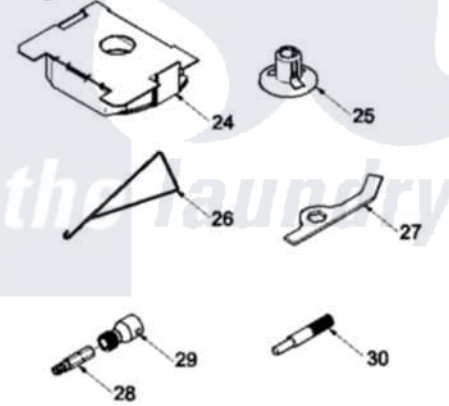

# Amana LWA90AL (BOM: PLWA90AL) 06 - FRONT PANEL, BASE, AND SPECIAL TOOLS

Image 1

Image 2

Image 3

Amana Residential Amana LWA90AL (BOM: PLWA90AL) Washer Parts Parts Diagram 06 - FRONT PANEL, BASE, AND SPECIAL TOOLS

[Click on the part number to view part](#)

Item	Original Part Number	Replaced By	Status	Part Description
1	<a href="#">Y56128</a>			Pad, Bumper
2	56079	<a href="#">505187</a>		Locator, Panel
3	32671	<a href="#">Y014874</a>		Screw, Idler Arm And Sleeve
4	<a href="#">36226</a>			Pad, Bumper .25
5	34499		Not Available	SCREW, No.10B X 1/4 TAP IN HX
6	51784		Not Available	SCREW,10B-16 X 1/2 HEX
7	<a href="#">Y27103</a>			Hinge, Hold-Down Lug
8	34475LP	<a href="#">38612LP</a>		Kit Service Cabinet
9	27196	<a href="#">27001200</a>		Screw
10	<a href="#">34443</a>			Assembly, Leg And Stabilier
11	35148		Not Available	SCREW,1/4-14 X 3/8 HX HD
12	36036		Not Available	BRACKET,SLL-RIGHT
13	37807	<a href="#">39788</a>		Assembly- Base
14	Y21899	<a href="#">40038101</a>		Nut, Leg