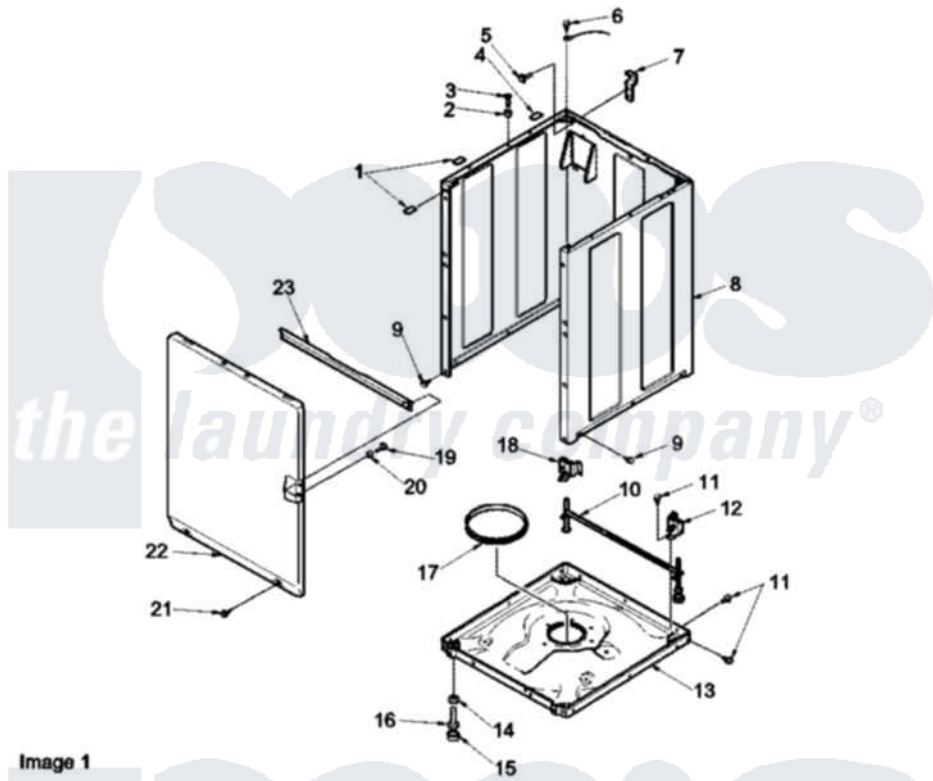

# Amana LWA90AL (BOM: PLWA90AL) 06 - FRONT PANEL, BASE, AND SPECIAL TOOLS

Image 1

Image 2

Image 3

Amana Residential Amana LWA90AL (BOM: PLWA90AL) Washer Parts Parts Diagram 06 - FRONT PANEL, BASE, AND SPECIAL TOOLS

[Click on the part number to view part](#)

Item	Original Part Number	Replaced By	Status	Part Description
1	<a href="#">Y56128</a>			Pad, Bumper
2	56079	<a href="#">505187</a>		Locator, Panel
3	32671	<a href="#">Y014874</a>		Screw, Idler Arm And Sleeve
4	<a href="#">36226</a>			Pad, Bumper .25
5	34499		Not Available	SCREW, No.10B X 1/4 TAP IN HX
6	51784		Not Available	SCREW,10B-16 X 1/2 HEX
7	<a href="#">Y27103</a>			Hinge, Hold-Down Lug
8	34475LP	<a href="#">38612LP</a>		Kit Service Cabinet
9	27196	<a href="#">27001200</a>		Screw
10	<a href="#">34443</a>			Assembly, Leg And Stabilier
11	35148		Not Available	SCREW,1/4-14 X 3/8 HX HD
12	36036		Not Available	BRACKET,SLL-RIGHT
13	37807	<a href="#">39788</a>		Assembly- Base
14	Y21899	<a href="#">40038101</a>		Nut, Leg