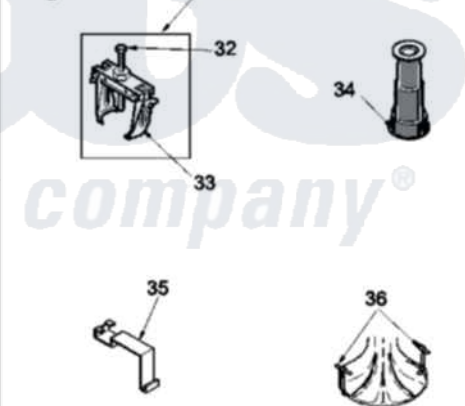

# Amana LWA90AL (BOM: PLWA90AL) 06 - FRONT PANEL, BASE, AND SPECIAL TOOLS

Image 1

Image 2

Image 3

Amana Residential Amana LWA90AL (BOM: PLWA90AL) Washer Parts Parts Diagram 06 - FRONT PANEL, BASE, AND SPECIAL TOOLS

[Click on the part number to view part](#)

Item	Original Part Number	Replaced By	Status	Part Description
1	<a href="#">Y56128</a>			Pad, Bumper
2	56079	<a href="#">505187</a>		Locator, Panel
3	32671	<a href="#">Y014874</a>		Screw, Idler Arm And Sleeve
4	<a href="#">36226</a>			Pad, Bumper .25
5	34499		Not Available	SCREW, No.10B X 1/4 TAP IN HX
6	51784		Not Available	SCREW,10B-16 X 1/2 HEX
7	<a href="#">Y27103</a>			Hinge, Hold-Down Lug
8	34475LP	<a href="#">38612LP</a>		Kit Service Cabinet
9	27196	<a href="#">27001200</a>		Screw
10	<a href="#">34443</a>			Assembly, Leg And Stabilier
11	35148		Not Available	SCREW,1/4-14 X 3/8 HX HD
12	36036		Not Available	BRACKET,SLL-RIGHT
13	37807	<a href="#">39788</a>		Assembly- Base
14	Y21899	<a href="#">40038101</a>		Nut, Leg