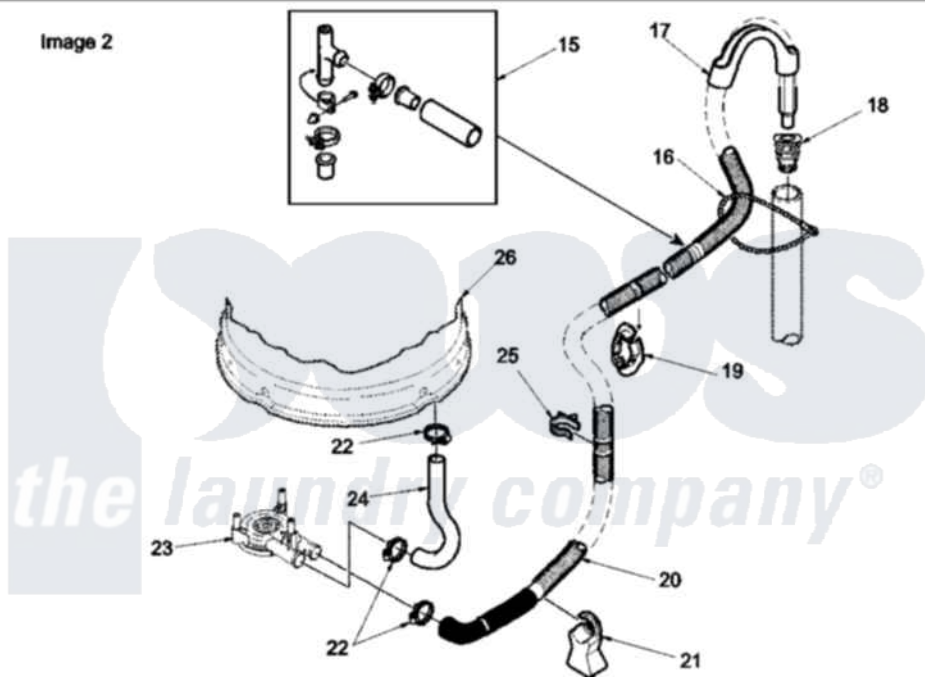

Amana LWA90AL (BOM: PLWA90AL) 08 - MIXING VALVE AND HOSE

Image 1

Image 2

Amana [Residential Amana LWA90AL \(BOM: PLWA90AL\) Washer Parts](#) Parts Diagram 08 - MIXING VALVE AND HOSE
 Click on the part number to view part

Item	Original Part Number	Replaced By	Status	Part Description
1	38155			Hose, Mix Valve To TU
2	503661	27001200		Screw
3	29210			Hose Clamp
4	34475LP	38612LP		Kit Service Cabinet
5	37502	39169		Assembly Tub Cover Gasket And Channel
6	28330P	202860		Inlet Hose Assembly
"	20618	21001467		Hose- 10'
"	20617		Not Available	HOSE, INLET (8 FT)
7	28605	22002960		Strainer, Washer Inlet
8	20290	Y013783		Washer, Inlet Hose
9	34972	39407		Bracket, Valve
10	24122	22002960		Strainer, Washer Inlet
11	38495	R0131578		Valve-Inlet
12	501086	90767		Screw, 8A X 3/8 HeX Washer Head Tapping
13	34500	22001900		Preventer, Back Flow

14	36801	596669	Clamp, Manifold
15	562P3	76660	Break-Sphn
16	33489	8539404	Tie-Wire
17	33615	22003814	Retainer, Drain Hose
18	36878	40008101	Adapter, Standpipe
19	32219		Relief, Strain
20	38062	40053901	Hose, Drain
21	38732	40044901	Stand, Hose
22	36802	285655	Clamp, Hose
23	36863P	27001233	Pump
24	38351	40094201	Hose, Tub To Pump
25	36014		Clip, Retainer-Hose
26	Y00000000	Not Available	SEE NOTE SEE NOTE OUTER TUB