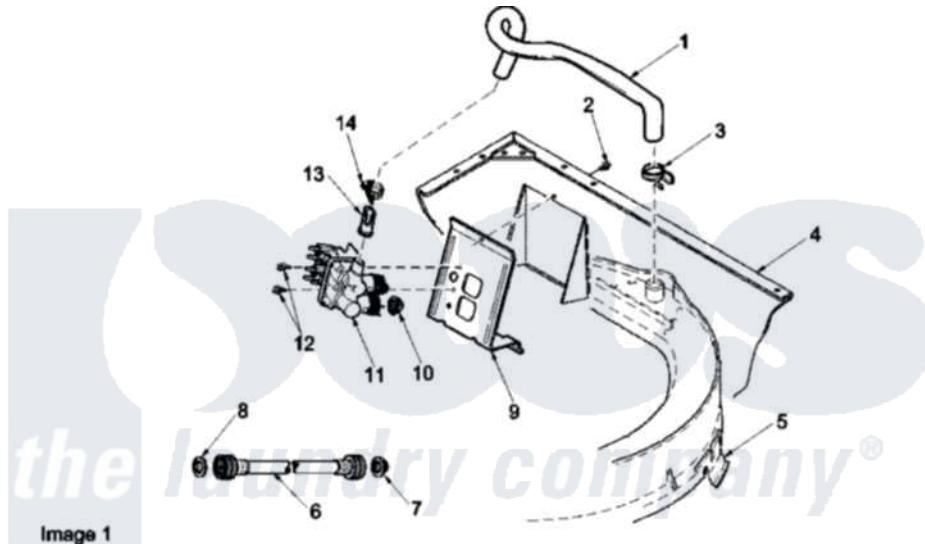

Amana LWA90AL (BOM: PLWA90AL) 08 - MIXING VALVE AND HOSE

Image 1

Image 2

Amana [Residential Amana LWA90AL \(BOM: PLWA90AL\) Washer Parts](#) Parts Diagram 08 - MIXING VALVE AND HOSE
 Click on the part number to view part

Item	Original Part Number	Replaced By	Status	Part Description
1	38155			Hose, Mix Valve To TU
2	503661	27001200		Screw
3	29210			Hose Clamp
4	34475LP	38612LP		Kit Service Cabinet
5	37502	39169		Assembly Tub Cover Gasket And Channel
6	28330P	202860		Inlet Hose Assembly
"	20618	21001467		Hose- 10'
"	20617		Not Available	HOSE, INLET (8 FT)
7	28605	22002960		Strainer, Washer Inlet
8	20290	Y013783		Washer, Inlet Hose
9	34972	39407		Bracket, Valve
10	24122	22002960		Strainer, Washer Inlet
11	38495	R0131578		Valve-Inlet
12	501086	90767		Screw, 8A X 3/8 HeX Washer Head Tapping
13	34500	22001900		Preventer, Back Flow

14	36801	596669	Clamp, Manifold
15	562P3	76660	Break-Sphn
16	33489	8539404	Tie-Wire
17	33615	22003814	Retainer, Drain Hose
18	36878	40008101	Adapter, Standpipe
19	32219		Relief, Strain
20	38062	40053901	Hose, Drain
21	38732	40044901	Stand, Hose
22	36802	285655	Clamp, Hose
23	36863P	27001233	Pump
24	38351	40094201	Hose, Tub To Pump
25	36014		Clip, Retainer-Hose
26	Y00000000	Not Available	SEE NOTE SEE NOTE OUTER TUB