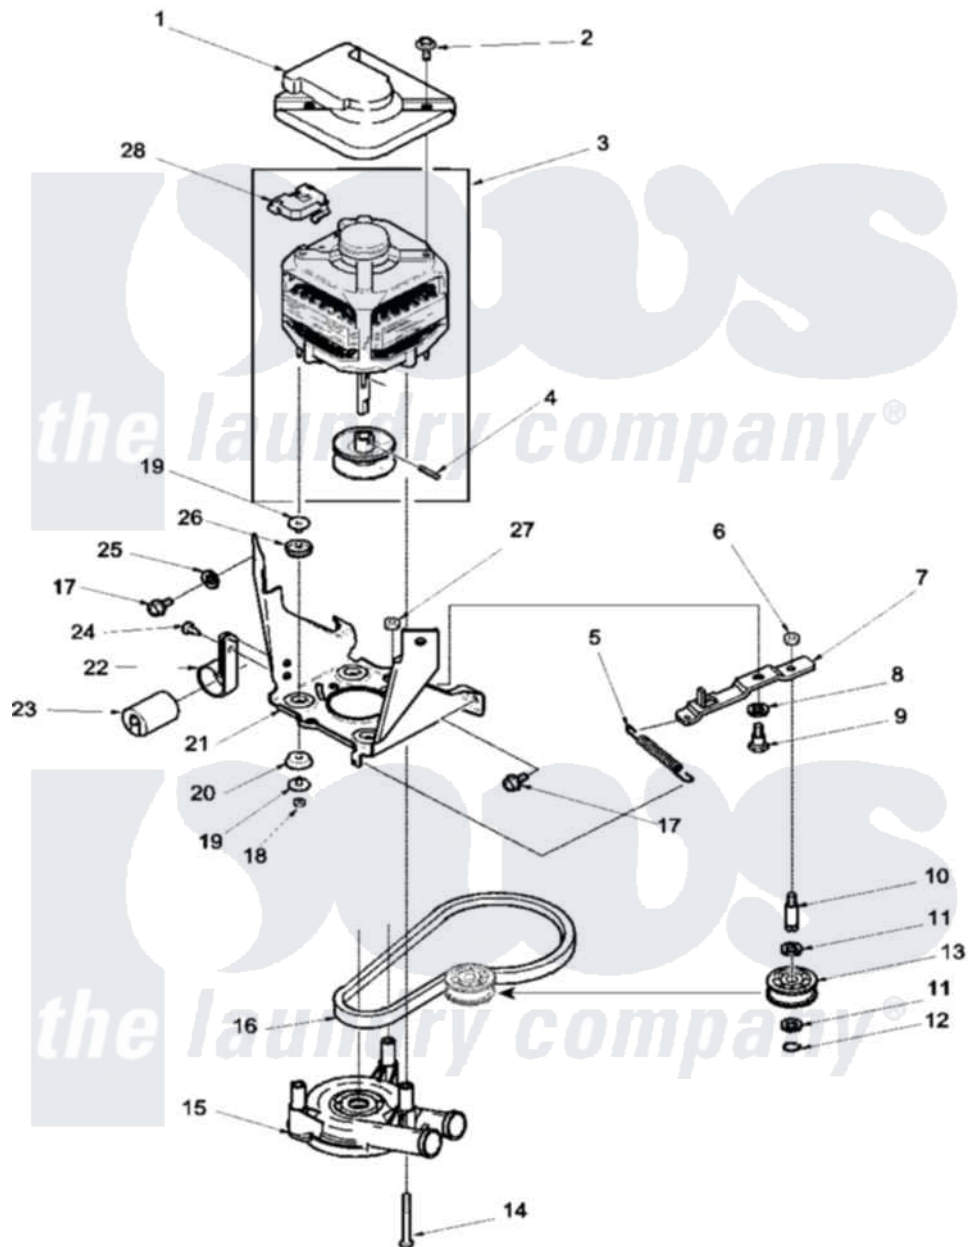

Amana LWA90AL (BOM: PLWA90AL) 09 - MOTOR, BELT, PUMP, AND IDLER ASSY

Amana Residential Amana LWA90AL (BOM: PLWA90AL) Washer Parts Parts Diagram 09 - MOTOR, BELT, PUMP, AND IDLER ASSY

[Click on the part number to view part](#)

Item	Original Part Number	Replaced By	Status	Part Description
1	34754	40112301		Shield, Motor
2	36639	4312464		Screw
3	38037	12002133		Motor-Drive
4	10416			Pin, Roll
5	38012	40061401		Spring, Idler Lever
6	28803	2221070		Clamp, Nylon
7	38011	40041002		Lever, Idler
8	81392	40054701		Washer
9	27229	40038901		Screw, 1/4-20
10	38228	56461		Shaft
11	52549			Washer, 501 ID X3/4 Odx
12	23748			Ring, Retaining
13	38225	40045001		Idler Pulley Assembly
14	Y34565	40063701		Screw, 10-16 x 1.75
15	36863P	27001233		Pump

16	38174	27001006	Belt, Spin And Agitator
17	35369	40128701	Screw, 5/16-18 X .50
18	35423	3400029	Nut, Adapter Plate
19	38325	40053701	Post, Isolator
20	38396	40054301	Mount, Motor Lower
21	37445	Not Available	MOTOR MOUNTING BRACKET
22	37535	357030	Clamp, Capacitor
23	37377	Y39661	Capacitor
24	52909		Screw, 10B-16 X 1/2 HeX
25	37772	Not Available	WASHER, ALUMINUM .34X
26	38395	40053801	Mount, Motor Upper
27	52566	27001225	Nut, Jam Mid Lock 1/4-20
28	35632	Not Available	SWITCH, MOTOR