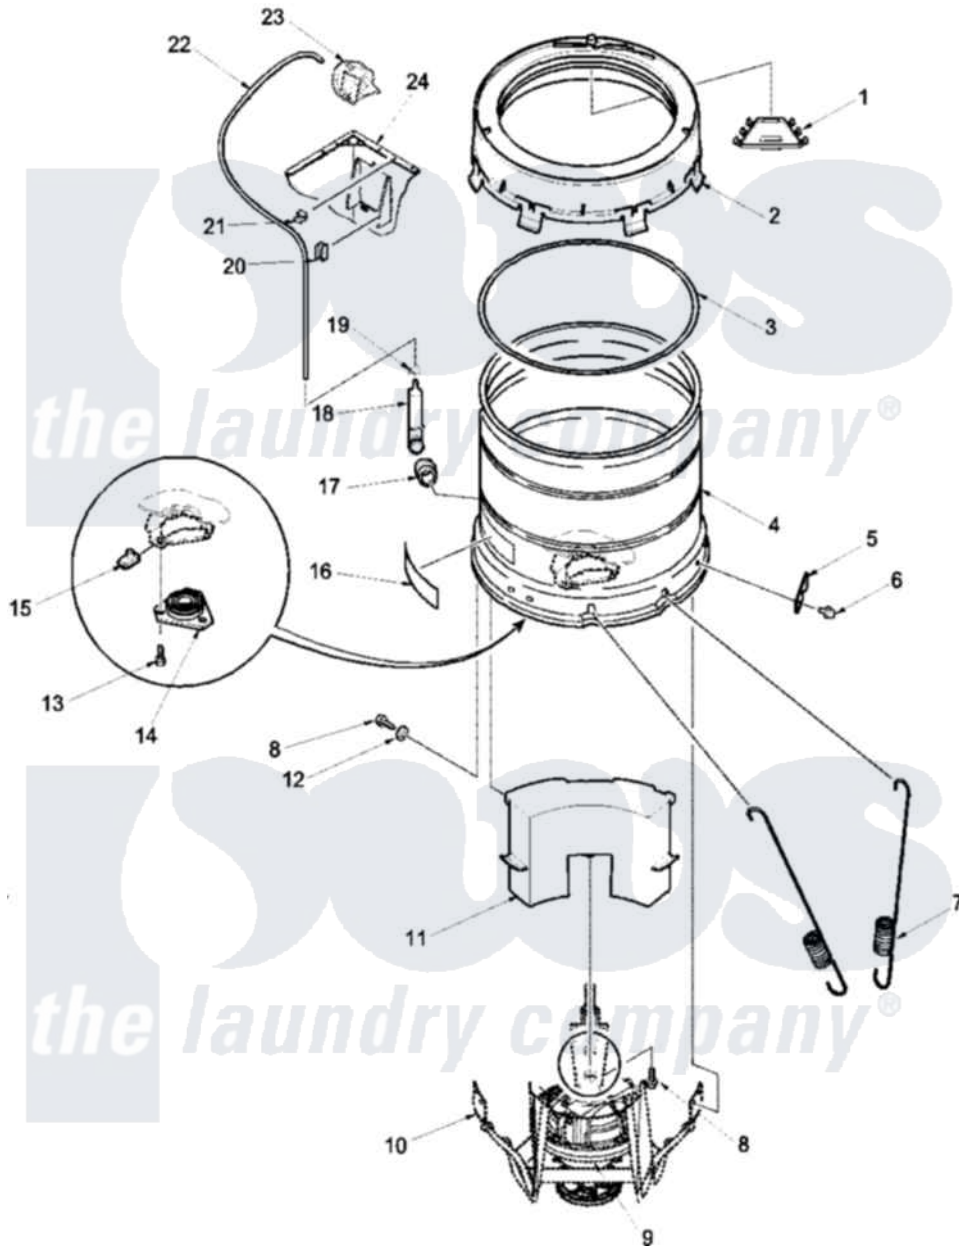

Amana LWA90AL (BOM: PLWA90AL) 10 - OUTER TUB, COVER, PRESSURE TUBE

Amana Residential Amana LWA90AL (BOM: PLWA90AL) Washer Parts Parts Diagram 10 - OUTER TUB, COVER, PRESSURE TUBE

[Click on the part number to view part](#)

Item	Original Part Number	Replaced By	Status	Part Description
1	38861			Channel, Water Inlet
2	40112001P		Not Available	COVER, OUTER TUB
3	38359			Gasket, Tub Cover Large
4	37813P			Tub, Outer-Tall
5	27926			Plate, Leg .063
6	35369	40128701		Screw, 5/16-18 X .50
7	37575	40045202		Spring, Tall Tub
8	37766	40064301		Screw, 1/4-15 x 3/4 Hex
9	Y00000000		Not Available	SEE NOTE SEE NOTE TRANSMISSION ASSY
10	Y00000000		Not Available	SEE NOTE SEE NOTE WELDMENT AND BEARING ASSY(INCLUDES 28944R BEARING)
11	38770		Not Available	ASSY, COUNTERWEIGHT
12	37767	60096-8		Rail Shelf Support

13	36991	3400500	Bolt, 3405245 5/16-18 X 3/4
14	27182	40004201P	Main Bearing Assembly
15	27222		Nut, Retainer 5/16-18
16	500049		Not Available STICKER
17	29175	40037801	Grommet
18	30907	40008501	Assembly, Pressure Bulb
19	Y22294	596669	Clamp, Manifold
20	36985		Not Available CLIP, HOSE
21	21036		Clip, Cable
22	33324		Pressure Hose 38"
23	Y00000000		Not Available SEE NOTE SEE NOTE PRESSURE SWITCH
24	34475LP	38612LP	Kit Service Cabinet