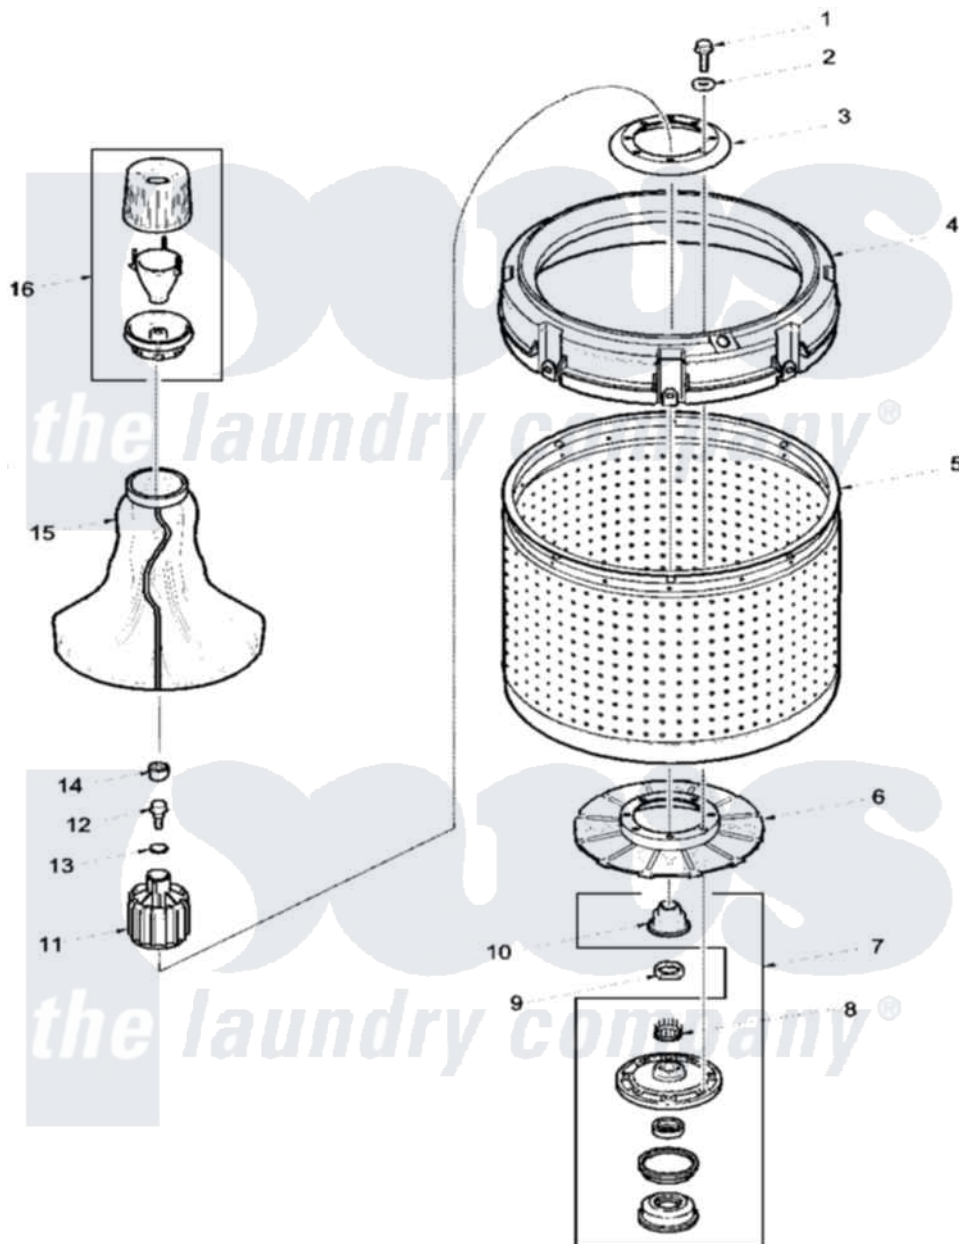

Amana LWA90AW (BOM: PLWA90AW) 01 - AGITATOR, DRIVE BELL, WASHTUB AND HUB

Amana Residential Amana LWA90AW (BOM: PLWA90AW) Washer Parts Parts Diagram 01 - AGITATOR, DRIVE BELL, WASHTUB AND HUB
 Click on the part number to view part

Item	Original Part Number	Replaced By	Status	Part Description
1	27202	W10116787		Screw
2	28094			Gasket
3	39113	R9900144		Kit- Wash
4	37411	27001052		Balance Ring
5	646P3	R9900552		Hub And Seal
6	29728	40008301		Insert, Spline
7	Y29220	40016301		Nut, Lock
8	36425	40016101		Seal, Bell Drive
9	39136P	R9900144		Kit- Wash
10	39112	39371		Filter Lin
11	36443P	R9900189		Kit, Drive Bell And Seal
12	34288	40065102		Screw, Shoulder 1/4
13	36472			O-Ring
14	36511	40008401		Plug, Bell
15	Y39156	40000501W		Agitator, Flex Vane