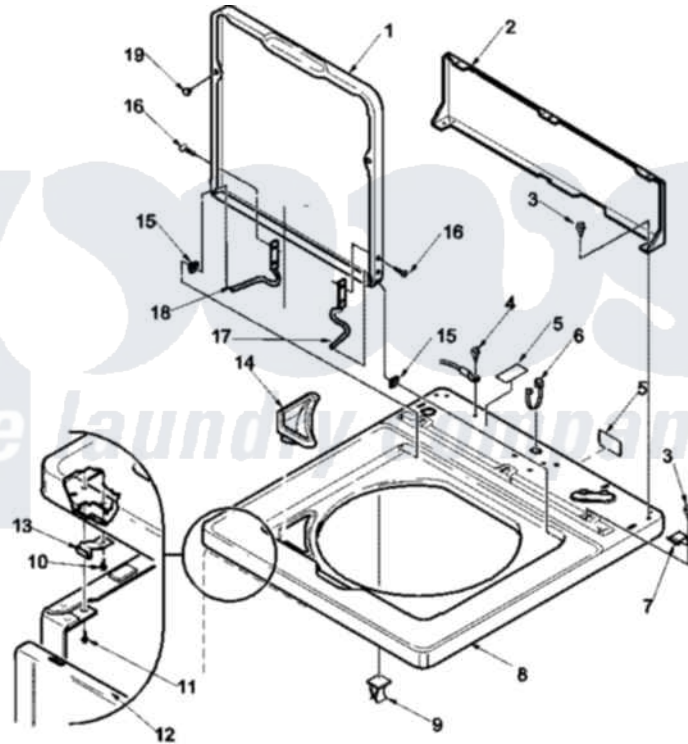

# Amana LWA90AW (BOM: PLWA90AW) 03 - CABINET TOP, DOOR, AND DOOR SWITCH

Image 1

Image 2

Amana Residential Amana LWA90AW (BOM: PLWA90AW) Washer Parts Parts Diagram 03 - CABINET TOP, DOOR, AND DOOR SWITCH

[Click on the part number to view part](#)

Item	Original Part Number	Replaced By	Status	Part Description
1	37827WP		Not Available	LOADING DOOR
2	<a href="#">37782</a>			Control Hood Back Panel
3	23962	<a href="#">W10116760</a>		Screw
4	<a href="#">52909</a>			Screw, 10B-16 X 1/2 HeX
5	24903		Not Available	STICKER,DISCONNECT POW
6	21903	<a href="#">211881</a>		Grommet, Cord Part Not Used-Gas Models Only
7	35887	<a href="#">40063901</a>		Clip, Hold Down
8	<a href="#">37992WP</a>			Top, Home W/Bleach
9	36519		Not Available	CLIP
10	501086	<a href="#">90767</a>		Screw, 8A X 3/8 HeX Washer Head Tapping
11	Y31644	<a href="#">27001200</a>		Screw
12	38238WP	<a href="#">38335WP</a>		Panel Frontw/Carton
13	38271	<a href="#">40034202</a>		Clip, Spring