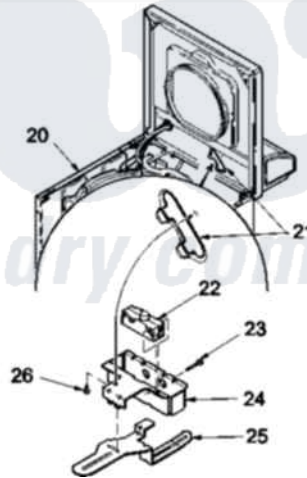

# Amana LWA90AW (BOM: PLWA90AW) 03 - CABINET TOP, DOOR, AND DOOR SWITCH

Image 1

Image 2

Amana Residential Amana LWA90AW (BOM: PLWA90AW) Washer Parts Parts Diagram 03 - CABINET TOP, DOOR, AND DOOR SWITCH

[Click on the part number to view part](#)

Item	Original Part Number	Replaced By	Status	Part Description
1	37827WP		Not Available	LOADING DOOR
2	<a href="#">37782</a>			Control Hood Back Panel
3	23962	<a href="#">W10116760</a>		Screw
4	<a href="#">52909</a>			Screw, 10B-16 X 1/2 HeX
5	24903		Not Available	STICKER,DISCONNECT POW
6	21903	<a href="#">211881</a>		Grommet, Cord Part Not Used-Gas Models Only
7	35887	<a href="#">40063901</a>		Clip, Hold Down
8	<a href="#">37992WP</a>			Top, Home W/Bleach
9	36519		Not Available	CLIP
10	501086	<a href="#">90767</a>		Screw, 8A X 3/8 HeX Washer Head Tapping
11	Y31644	<a href="#">27001200</a>		Screw
12	38238WP	<a href="#">38335WP</a>		Panel Frontw/Carton
13	38271	<a href="#">40034202</a>		Clip, Spring