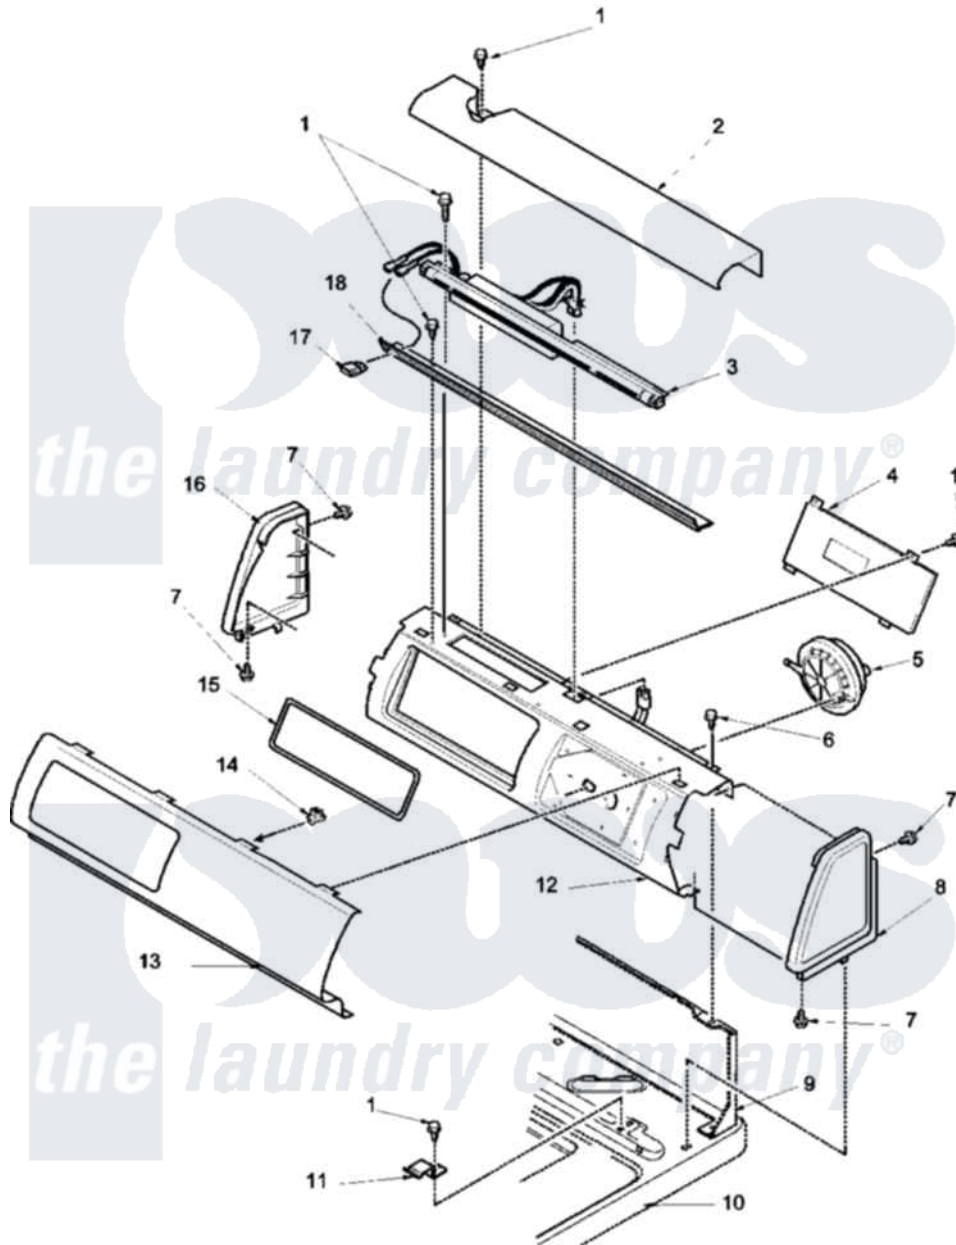

Amana LWA90AW (BOM: PLWA90AW) 05 - CONTROL PANEL

Amana Residential Amana LWA90AW (BOM: PLWA90AW) Washer Parts Parts Diagram 05 - CONTROL PANEL
 Click on the part number to view part

Item	Original Part Number	Replaced By	Status	Part Description
1	23962	W10116760		Screw
2	34824W		Not Available	COVER, TOP (COMPUTOR)
3	34836			Assembly, Fluorescent Light
4	38816W	38816WP		Assembly- Elec
5	36136	39078		Switch- Pr
6	34904	489355		Screw, 8 X 1/2
7	501086	90767		Screw, 8A X 3/8 HeX Washer Head Tapping
8	34817W		Not Available	PANEL,END-RH
9	37782			Control Hood Back Panel
10	37992WP			Top, Home W/Bleach
11	35887	40063901		Clip, Hold Down
12	34822		Not Available	NO LONGER AVAILABLE
13	35312W			Panel, Graphic-Amana
14	Y00161	B5733302		Clip, Ground
15	35114			Gasket, Electronic Control
16	34818W		Not Available	PANEL,END-LH

17	38424W		Switch, Rocker
18	34829		Diffuser, Lamp-Clear
NI	34837	Not Available	BULB,FLUORESCENT
"	34841	Not Available	STARTER,FLUORESCENT