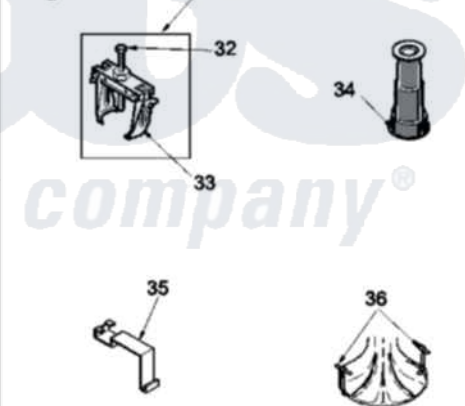

# Amana LWA90AW (BOM: PLWA90AW) 06 - FRONT PANEL, BASE, AND SPECIAL TOOLS

Image 1

Image 2

Image 3

Amana Residential Amana LWA90AW (BOM: PLWA90AW) Washer Parts Parts Diagram 06 - FRONT PANEL, BASE, AND SPECIAL TOOLS

[Click on the part number to view part](#)

Item	Original Part Number	Replaced By	Status	Part Description
1	<a href="#">Y56128</a>			Pad, Bumper
2	56079	<a href="#">505187</a>		Locator, Panel
3	32671	<a href="#">Y014874</a>		Screw, Idler Arm And Sleeve
4	<a href="#">36226</a>			Pad, Bumper .25
5	34499		Not Available	SCREW, No.10B X 1/4 TAP IN HX
6	51784		Not Available	SCREW,10B-16 X 1/2 HEX
7	<a href="#">Y27103</a>			Hinge, Hold-Down Lug
8	34475WP	<a href="#">38612WP</a>		Kit-Servic
9	27196	<a href="#">27001200</a>		Screw
10	<a href="#">34443</a>			Assembly, Leg And Stabilier
11	35148		Not Available	SCREW,1/4-14 X 3/8 HX HD
12	36036		Not Available	BRACKET,SLL-RIGHT
13	37807	<a href="#">39788</a>		Assembly- Base
14	Y21899	<a href="#">40038101</a>		Nut, Leg