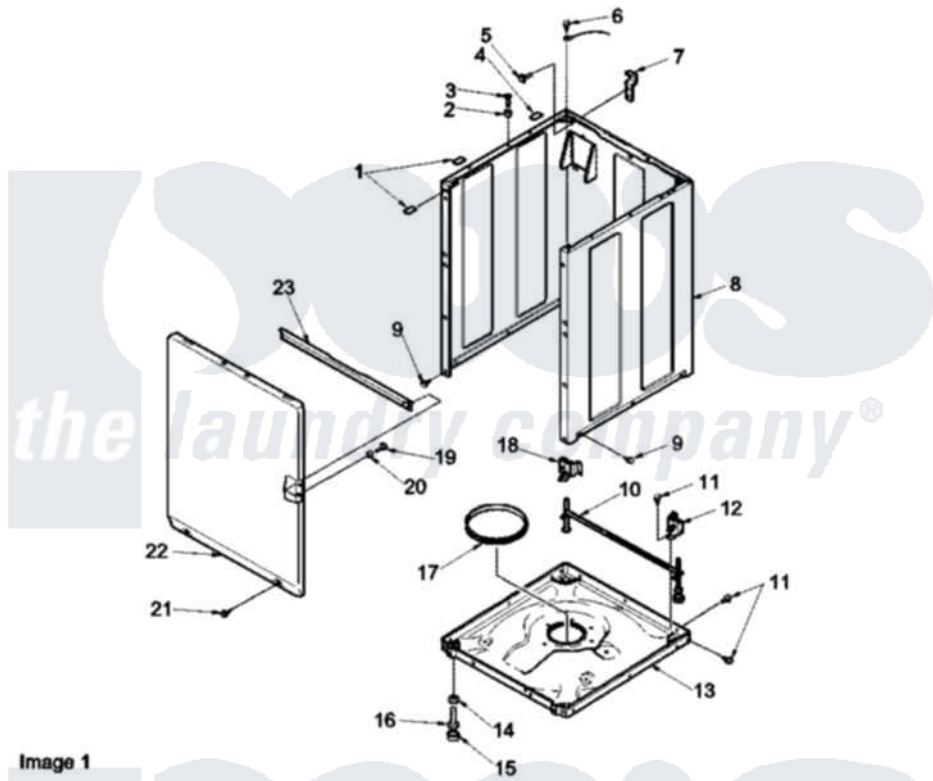

# Amana LWA90AW (BOM: PLWA90AW) 06 - FRONT PANEL, BASE, AND SPECIAL TOOLS

Image 1

Image 2

Image 3

Amana Residential Amana LWA90AW (BOM: PLWA90AW) Washer Parts Parts Diagram 06 - FRONT PANEL, BASE, AND SPECIAL TOOLS

[Click on the part number to view part](#)

Item	Original Part Number	Replaced By	Status	Part Description
1	<a href="#">Y56128</a>			Pad, Bumper
2	56079	<a href="#">505187</a>		Locator, Panel
3	32671	<a href="#">Y014874</a>		Screw, Idler Arm And Sleeve
4	<a href="#">36226</a>			Pad, Bumper .25
5	34499		Not Available	SCREW, No.10B X 1/4 TAP IN HX
6	51784		Not Available	SCREW,10B-16 X 1/2 HEX
7	<a href="#">Y27103</a>			Hinge, Hold-Down Lug
8	34475WP	<a href="#">38612WP</a>		Kit-Servic
9	27196	<a href="#">27001200</a>		Screw
10	<a href="#">34443</a>			Assembly, Leg And Stabilier
11	35148		Not Available	SCREW,1/4-14 X 3/8 HX HD
12	36036		Not Available	BRACKET,SLL-RIGHT
13	37807	<a href="#">39788</a>		Assembly- Base
14	Y21899	<a href="#">40038101</a>		Nut, Leg