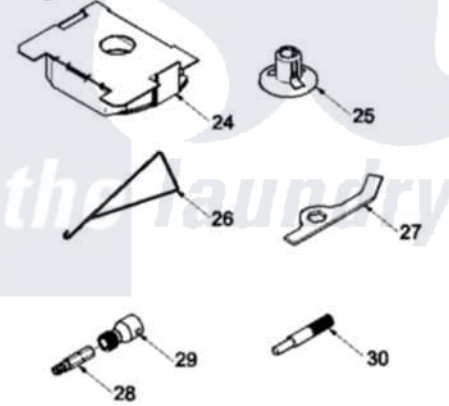

# Amana LWA90AW (BOM: PLWA90AW) 06 - FRONT PANEL, BASE, AND SPECIAL TOOLS

Image 1

Image 2

Image 3

Amana Residential Amana LWA90AW (BOM: PLWA90AW) Washer Parts Parts Diagram 06 - FRONT PANEL, BASE, AND SPECIAL TOOLS

[Click on the part number to view part](#)

Item	Original Part Number	Replaced By	Status	Part Description
1	<a href="#">Y56128</a>			Pad, Bumper
2	56079	<a href="#">505187</a>		Locator, Panel
3	32671	<a href="#">Y014874</a>		Screw, Idler Arm And Sleeve
4	<a href="#">36226</a>			Pad, Bumper .25
5	34499		Not Available	SCREW, No.10B X 1/4 TAP IN HX
6	51784		Not Available	SCREW,10B-16 X 1/2 HEX
7	<a href="#">Y27103</a>			Hinge, Hold-Down Lug
8	34475WP	<a href="#">38612WP</a>		Kit-Servic
9	27196	<a href="#">27001200</a>		Screw
10	<a href="#">34443</a>			Assembly, Leg And Stabilier
11	35148		Not Available	SCREW,1/4-14 X 3/8 HX HD
12	36036		Not Available	BRACKET,SLL-RIGHT
13	37807	<a href="#">39788</a>		Assembly- Base
14	Y21899	<a href="#">40038101</a>		Nut, Leg