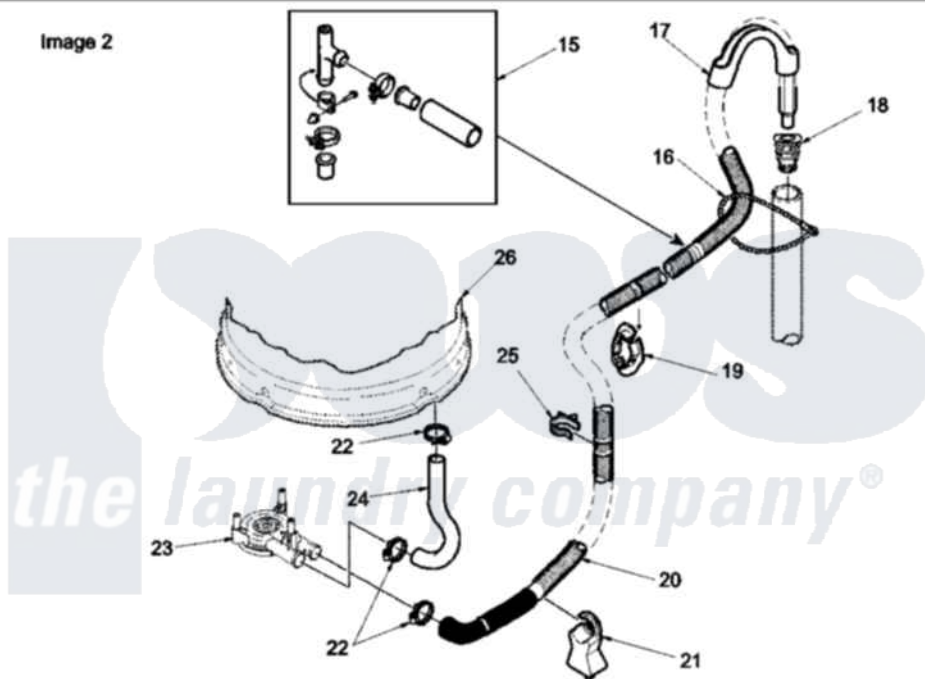

Amana LWA90AW (BOM: PLWA90AW) 08 - MIXING VALVE AND HOSE

Image 1

Image 2

Amana Residential Amana LWA90AW (BOM: PLWA90AW) Washer Parts Parts Diagram 08 - MIXING VALVE AND HOSE

[Click on the part number to view part](#)

Item	Original Part Number	Replaced By	Status	Part Description
1	38155			Hose, Mix Valve To TU
2	503661	27001200		Screw
3	29210			Hose Clamp
4	34475WP	38612WP		Kit-Servic
5	37502	39169		Assembly Tub Cover Gasket And Channel
6	28330P	202860		Inlet Hose Assembly
"	20618	21001467		Hose- 10'
"	20617		Not Available	HOSE, INLET (8 FT)
7	28605	22002960		Strainer, Washer Inlet
8	20290	Y013783		Washer, Inlet Hose
9	34972	39407		Bracket, Valve
10	24122	22002960		Strainer, Washer Inlet
11	38495	R0131578		Valve-Inlet
12	501086	90767		Screw, 8A X 3/8 HeX Washer Head Tapping

13	34500	22001900	Preventer, Back Flow
14	36801	596669	Clamp, Manifold
15	562P3	76660	Break-Sphn
16	33489	8539404	Tie-Wire
17	33615	22003814	Retainer, Drain Hose
18	36878	40008101	Adapter, Standpipe
19	32219		Relief, Strain
20	38062	40053901	Hose, Drain
21	38732	40044901	Stand, Hose
22	36802	285655	Clamp, Hose
23	36863P	27001233	Pump
24	38351	40094201	Hose, Tub To Pump
25	36014		Clip, Retainer-Hose
26	Y00000000	Not Available	SEE NOTE SEE NOTE OUTER TUB