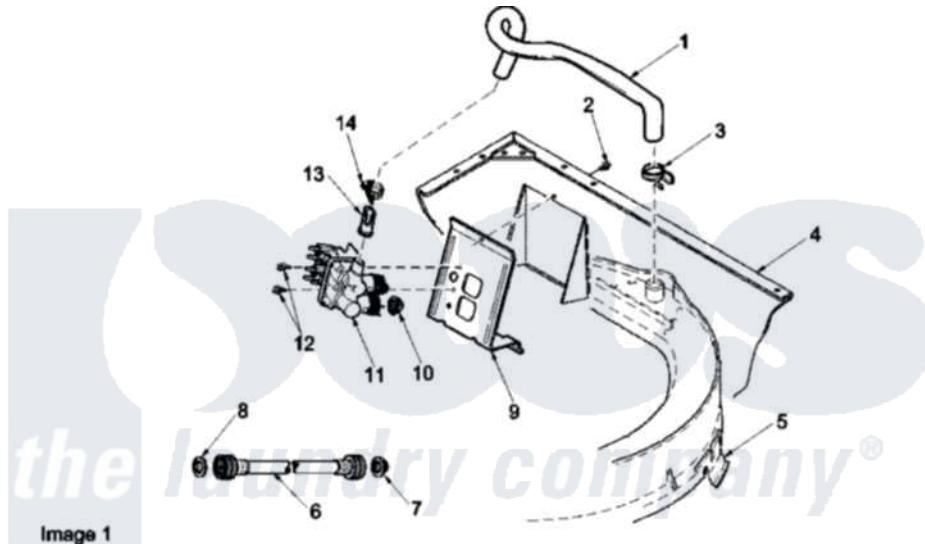

Amana LWA90AW (BOM: PLWA90AW) 08 - MIXING VALVE AND HOSE

Image 1

Image 2

Amana Residential Amana LWA90AW (BOM: PLWA90AW) Washer Parts Parts Diagram 08 - MIXING VALVE AND HOSE

[Click on the part number to view part](#)

Item	Original Part Number	Replaced By	Status	Part Description
1	38155			Hose, Mix Valve To TU
2	503661	27001200		Screw
3	29210			Hose Clamp
4	34475WP	38612WP		Kit-Servic
5	37502	39169		Assembly Tub Cover Gasket And Channel
6	28330P	202860		Inlet Hose Assembly
"	20618	21001467		Hose- 10'
"	20617		Not Available	HOSE, INLET (8 FT)
7	28605	22002960		Strainer, Washer Inlet
8	20290	Y013783		Washer, Inlet Hose
9	34972	39407		Bracket, Valve
10	24122	22002960		Strainer, Washer Inlet
11	38495	R0131578		Valve-Inlet
12	501086	90767		Screw, 8A X 3/8 HeX Washer Head Tapping

13	34500	22001900	Preventer, Back Flow
14	36801	596669	Clamp, Manifold
15	562P3	76660	Break-Sphn
16	33489	8539404	Tie-Wire
17	33615	22003814	Retainer, Drain Hose
18	36878	40008101	Adapter, Standpipe
19	32219		Relief, Strain
20	38062	40053901	Hose, Drain
21	38732	40044901	Stand, Hose
22	36802	285655	Clamp, Hose
23	36863P	27001233	Pump
24	38351	40094201	Hose, Tub To Pump
25	36014		Clip, Retainer-Hose
26	Y00000000	Not Available	SEE NOTE SEE NOTE OUTER TUB