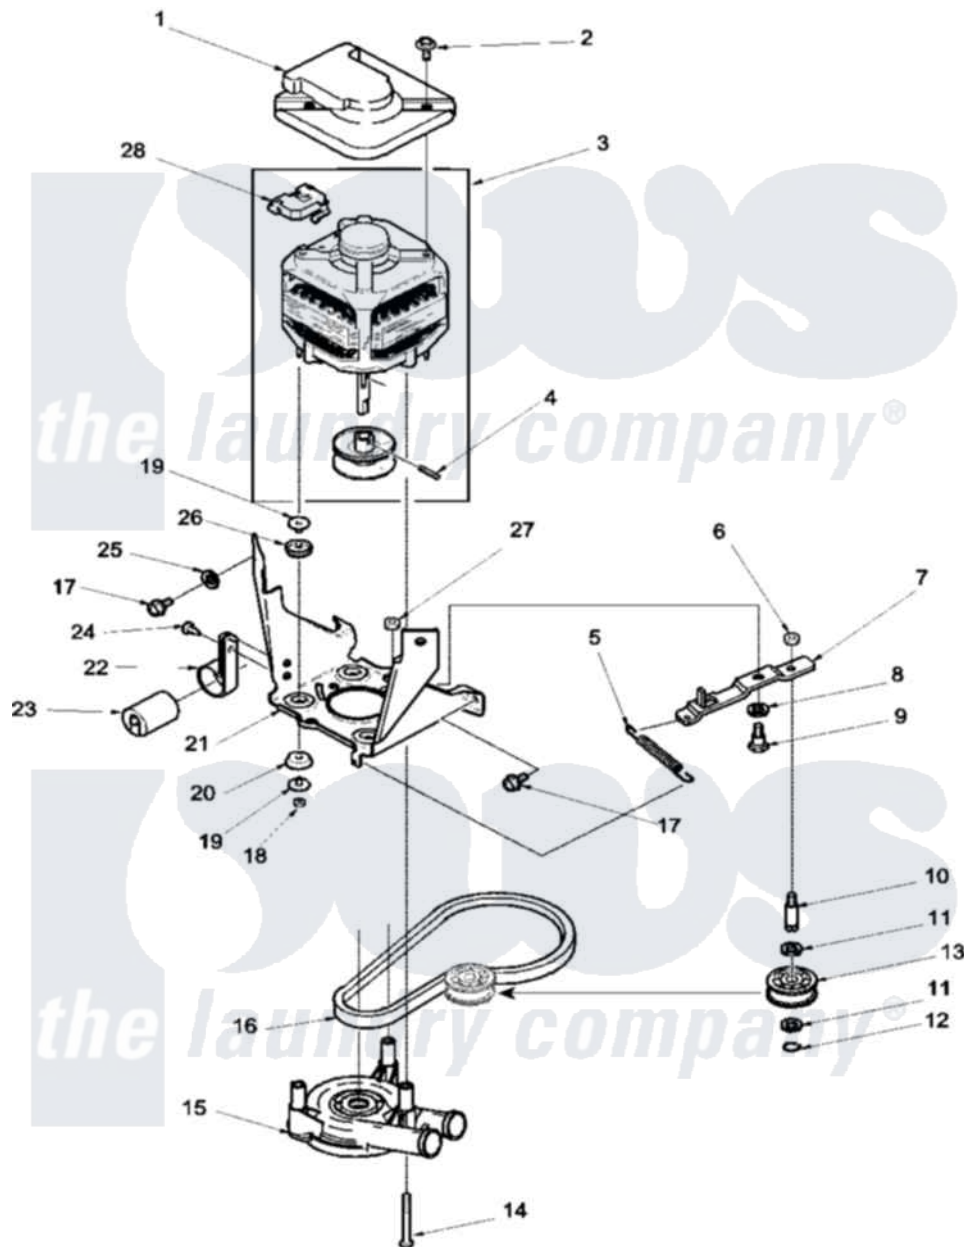

Amana LWA90AW (BOM: PLWA90AW) 09 - MOTOR, BELT, PUMP, AND IDLER ASSY

Amana Residential Amana LWA90AW (BOM: PLWA90AW) Washer Parts Parts Diagram 09 - MOTOR, BELT, PUMP, AND IDLER ASSY

[Click on the part number to view part](#)

Item	Original Part Number	Replaced By	Status	Part Description
1	34754	40112301		Shield, Motor
2	36639	4312464		Screw
3	38037	12002133		Motor-Drive
4	10416			Pin, Roll
5	38012	40061401		Spring, Idler Lever
6	28803	2221070		Clamp, Nylon
7	38011	40041002		Lever, Idler
8	81392	40054701		Washer
9	27229	40038901		Screw, 1/4-20
10	38228	56461		Shaft
11	52549			Washer, 501 ID X3/4 Odx
12	23748			Ring, Retaining
13	38225	40045001		Idler Pulley Assembly
14	Y34565	40063701		Screw, 10-16 x 1.75
15	36863P	27001233		Pump

16	38174	27001006	Belt, Spin And Agitator
17	35369	40128701	Screw, 5/16-18 X .50
18	35423	3400029	Nut, Adapter Plate
19	38325	40053701	Post, Isolator
20	38396	40054301	Mount, Motor Lower
21	37445	Not Available	MOTOR MOUNTING BRACKET
22	37535	357030	Clamp, Capacitor
23	37377	Y39661	Capacitor
24	52909		Screw, 10B-16 X 1/2 HeX
25	37772	Not Available	WASHER, ALUMINUM .34X
26	38395	40053801	Mount, Motor Upper
27	52566	27001225	Nut, Jam Mid Lock 1/4-20
28	35632	Not Available	SWITCH, MOTOR