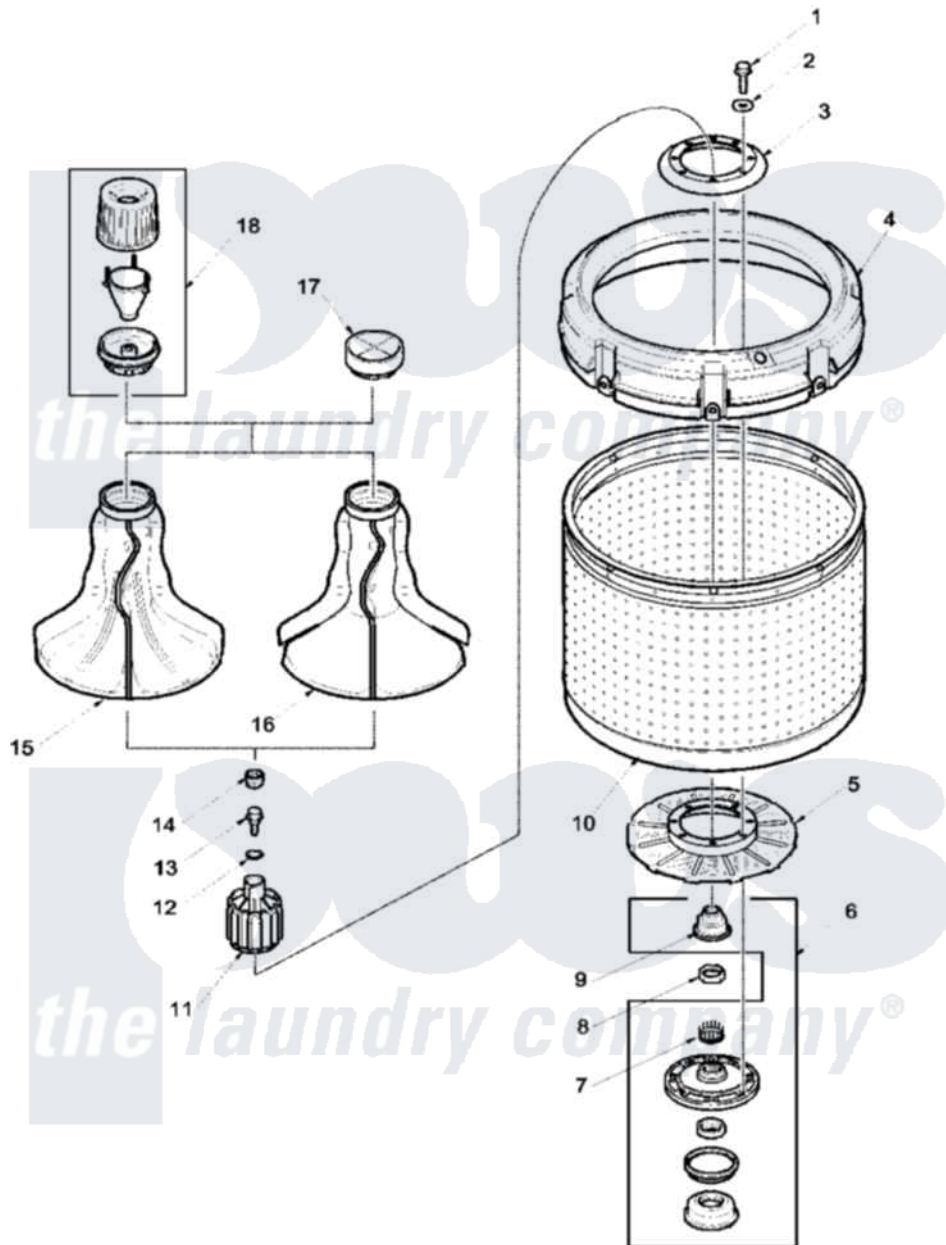

**Amana LWC05AW (BOM: PLWC05AW) 01 - AGITATOR, DRIVE BELL, WASHTUB AND HUB**

Amana Residential Amana LWC05AW (BOM: PLWC05AW) Washer Parts Parts Diagram 01 - AGITATOR, DRIVE BELL, WASHTUB AND HUB  
 Click on the part number to view part

Item	Original Part Number	Replaced By	Status	Part Description
1	27202	<a href="#">W10116787</a>		Screw
2	<a href="#">28094</a>			Gasket
4	38378	<a href="#">39837</a>		Assybalance Ring White
5	39112	<a href="#">39371</a>		Filter Lin
6	646P3	<a href="#">R9900552</a>		Hub And Seal
7	29728	<a href="#">40008301</a>		Insert, Spline
8	Y29220	<a href="#">40016301</a>		Nut, Lock
9	36425	<a href="#">40016101</a>		Seal, Bell Drive
10	<a href="#">39248P</a>			Wash Tub
11	36443P	<a href="#">R9900189</a>		Kit, Drive Bell And Seal
12	<a href="#">36472</a>			O-Ring
13	34288	<a href="#">40065102</a>		Screw, Shoulder 1/4
14	36511	<a href="#">40008401</a>		Plug, Bell
15	33174	<a href="#">40000501W</a>		Agitator, Flex Vane
17	<a href="#">36515</a>			Cap, Agitator