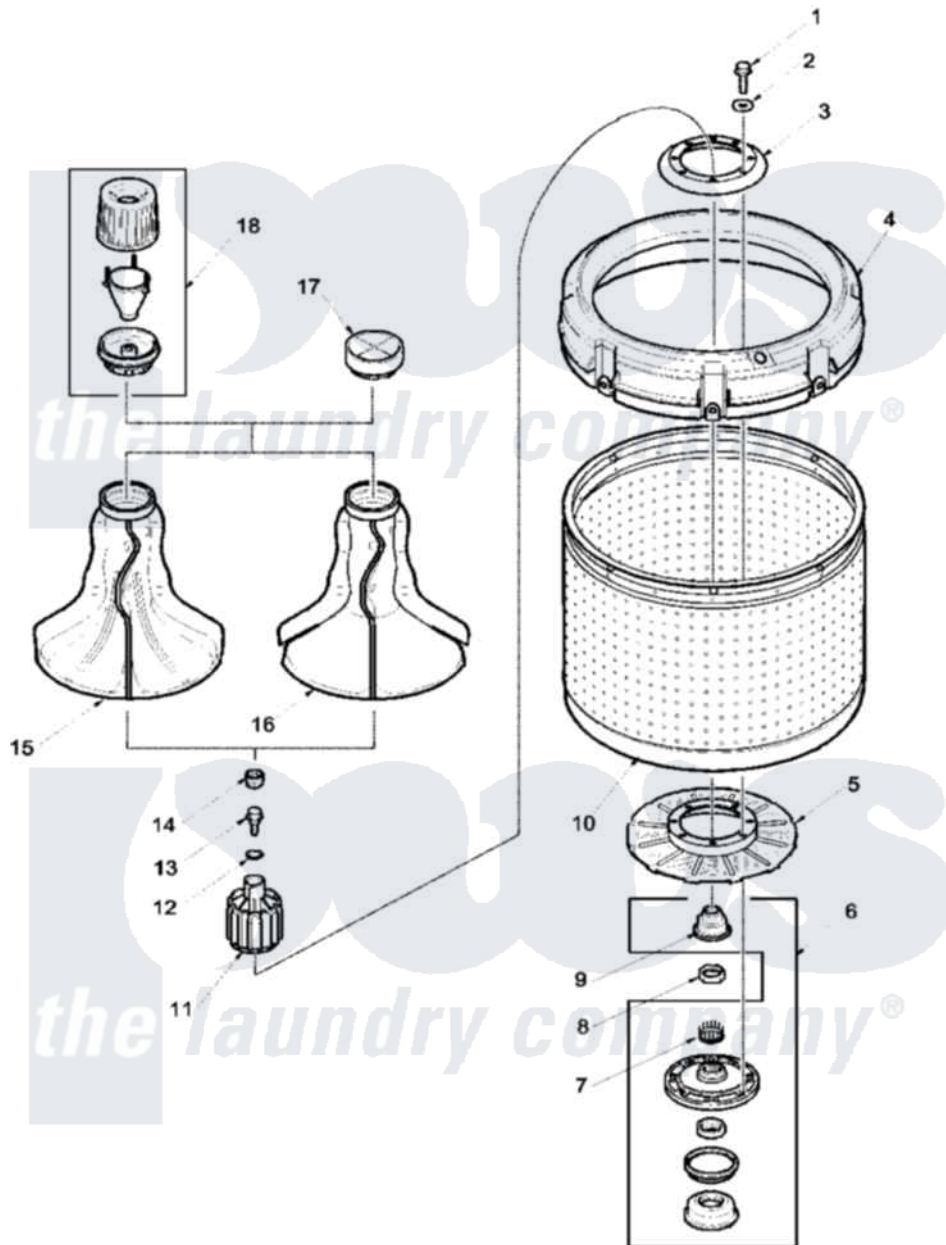

Amana LWC07AW (BOM: PLWC07AW) 01 - AGITATOR, DRIVE BELL, WASHTUB AND HUB

Amana Residential Amana LWC07AW (BOM: PLWC07AW) Washer Parts Parts Diagram 01 - AGITATOR, DRIVE BELL, WASHTUB AND HUB
 Click on the part number to view part

Item	Original Part Number	Replaced By	Status	Part Description
1	27202	W10116787		Screw
2	28094			Gasket
4	38378	39837		Assybalance Ring White
5	39112	39371		Filter Lin
6	646P3	R9900552		Hub And Seal
7	29728	40008301		Insert, Spline
8	Y29220	40016301		Nut, Lock
9	36425	40016101		Seal, Bell Drive
10	39248P			Wash Tub
11	36443P	R9900189		Kit, Drive Bell And Seal
12	36472			O-Ring
13	34288	40065102		Screw, Shoulder 1/4
14	36511	40008401		Plug, Bell
15	33174	40000501W		Agitator, Flex Vane
17	36515			Cap, Agitator