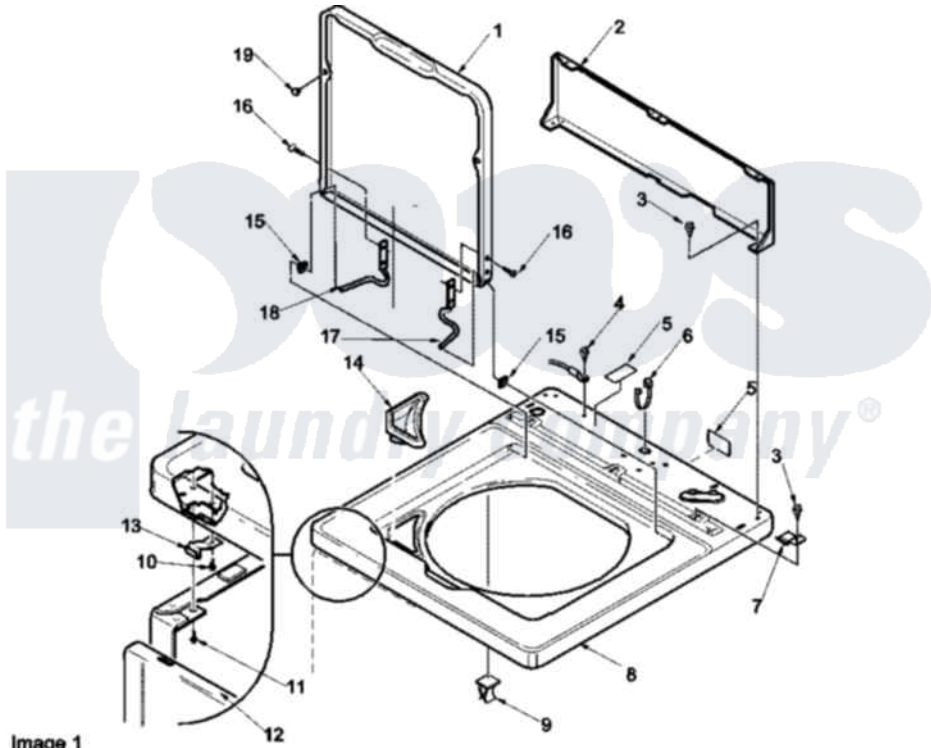

Amana LWC07AW (BOM: PLWC07AW) 03 - CABINET TOP, DOOR, AND DOOR SWITCH

Image 1

Image 2

Amana Residential Amana LWC07AW (BOM: PLWC07AW) Washer Parts Parts Diagram 03 - CABINET TOP, DOOR, AND DOOR SWITCH
 Click on the part number to view part

Item	Original Part Number	Replaced By	Status	Part Description
1	37827WP		Not Available	LOADING DOOR
2	37782			Control Hood Back Panel
3	23962	W10116760		Screw
4	52909			Screw, 10B-16 X 1/2 HeX
5	24903		Not Available	STICKER,DISCONNECT POW
6	21903	211881		Grommet, Cord Part Not Used-Gas Models Only
7	35887	40063901		Clip, Hold Down
8	37992WP			Top, Home W/Bleach
9	36519		Not Available	CLIP
10	501086	90767		Screw, 8A X 3/8 HeX Washer Head Tapping
11	Y31644	27001200		Screw
12	38238WP	38335WP		Panel Frontw/Carton
13	38271	40034202		Clip, Spring