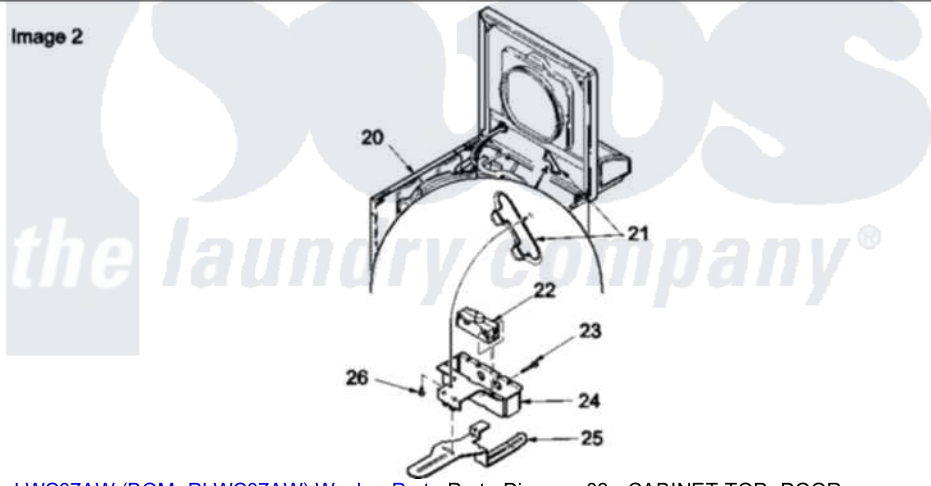

Amana LWC07AW (BOM: PLWC07AW) 03 - CABINET TOP, DOOR, AND DOOR SWITCH

Image 1

Image 2

Amana Residential Amana LWC07AW (BOM: PLWC07AW) Washer Parts Parts Diagram 03 - CABINET TOP, DOOR, AND DOOR SWITCH
 Click on the part number to view part

Item	Original Part Number	Replaced By	Status	Part Description
1	37827WP		Not Available	LOADING DOOR
2	37782			Control Hood Back Panel
3	23962	W10116760		Screw
4	52909			Screw, 10B-16 X 1/2 HeX
5	24903		Not Available	STICKER,DISCONNECT POW
6	21903	211881		Grommet, Cord Part Not Used-Gas Models Only
7	35887	40063901		Clip, Hold Down
8	37992WP			Top, Home W/Bleach
9	36519		Not Available	CLIP
10	501086	90767		Screw, 8A X 3/8 HeX Washer Head Tapping
11	Y31644	27001200		Screw
12	38238WP	38335WP		Panel Frontw/Carton
13	38271	40034202		Clip, Spring