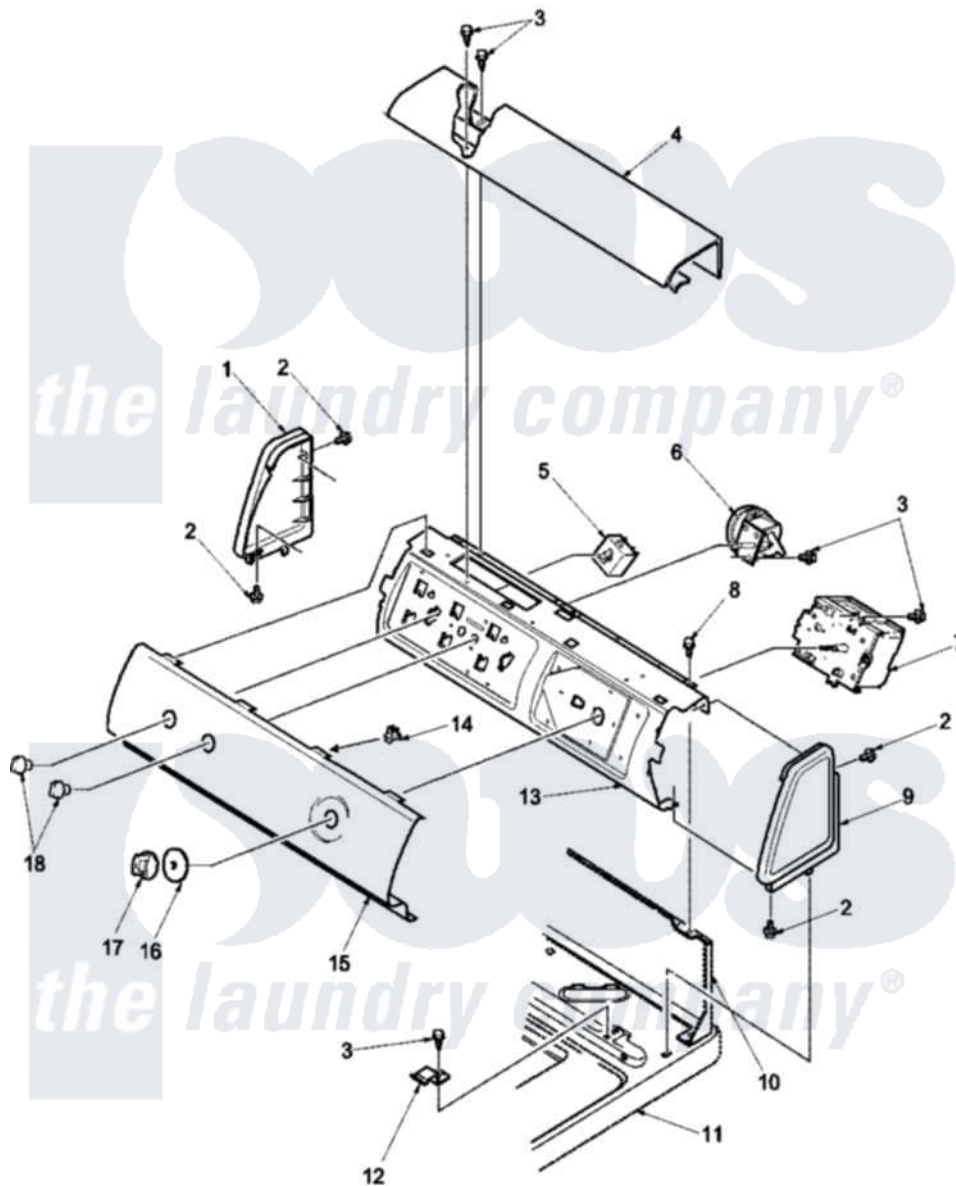

Amana LWC07AW (BOM: PLWC07AW) 05 - CONTROL PANEL

Amana Residential Amana LWC07AW (BOM: PLWC07AW) Washer Parts Parts Diagram 05 - CONTROL PANEL
 Click on the part number to view part

Item	Original Part Number	Replaced By	Status	Part Description
1	504009W	40012702W		Endcap
2	501086	90767		Screw, 8A X 3/8 HeX Washer Head Tapping
3	23962	W10116760		Screw
4	38231W	39905W		Cover Top
5	35115			Switch, TemPerature 3 P
6	35010	39035		Switch, Pressure-Var
7	37929			Timer, 115V/60Hz 3 CYC
8	34904	489355		Screw, 8 X 1/2
9	504008W		Not Available	CAP-END RH
10	37782			Control Hood Back Panel
11	37992WP			Top, Home W/Bleach
12	35887	40063901		Clip, Hold Down
13	38171		Not Available	PANEL, CONTROL SUPPORT
14	Y00161	B5733302		Clip, Ground
15	38555W		Not Available	PANEL, GRAPHIC-AMANA
16	36700W			Knob Skirt