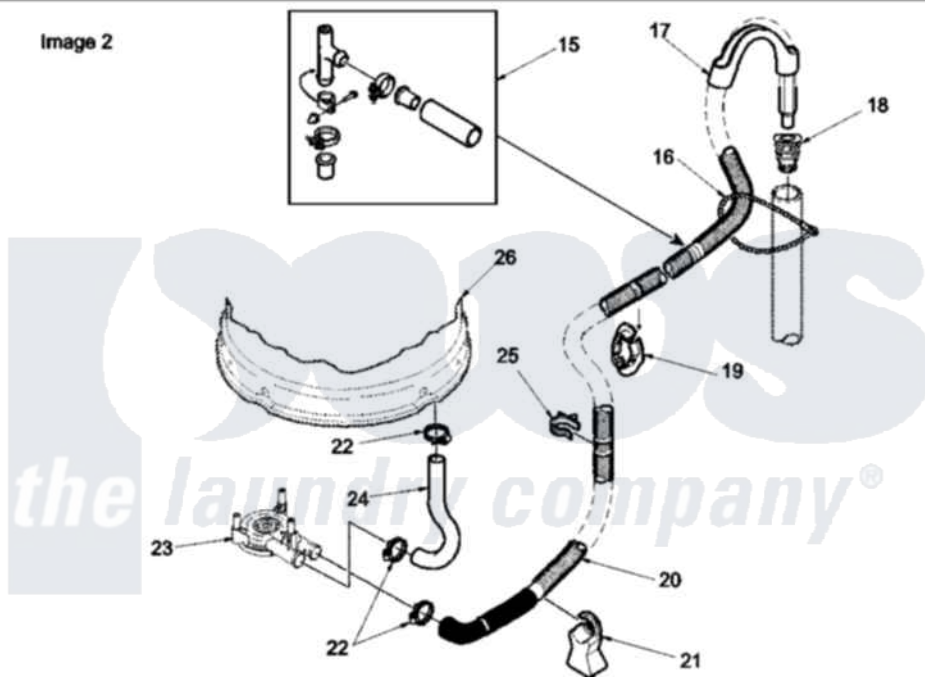

Amana LWC07AW (BOM: PLWC07AW) 08 - MIXING VALVE AND HOSE

Image 1

Image 2

Amana Residential Amana LWC07AW (BOM: PLWC07AW) Washer Parts Parts Diagram 08 - MIXING VALVE AND HOSE

[Click on the part number to view part](#)

Item	Original Part Number	Replaced By	Status	Part Description
1	38155			Hose, Mix Valve To TU
2	503661	27001200		Screw
3	29210			Hose Clamp
4	34475WP	38612WP		Kit-Servic
5	37502	39169		Assembly Tub Cover Gasket And Channel
6	28330P	202860		Inlet Hose Assembly
"	20618	21001467		Hose- 10'
"	20617		Not Available	HOSE, INLET (8 FT)
7	28605	22002960		Strainer, Washer Inlet
8	20290	Y013783		Washer, Inlet Hose
9	34972	39407		Bracket, Valve
10	24122	22002960		Strainer, Washer Inlet
11	38495	R0131578		Valve-Inlet
12	501086	90767		Screw, 8A X 3/8 HeX Washer Head Tapping

13	34500	22001900	Preventer, Back Flow
14	36801	596669	Clamp, Manifold
15	562P3	76660	Break-Sphn
16	33489	8539404	Tie-Wire
17	33615	22003814	Retainer, Drain Hose
18	36878	40008101	Adapter, Standpipe
19	32219		Relief, Strain
20	38062	40053901	Hose, Drain
21	38732	40044901	Stand, Hose
22	36802	285655	Clamp, Hose
23	36863P	27001233	Pump
24	38351	40094201	Hose, Tub To Pump
25	36014		Clip, Retainer-Hose
26	Y00000000	Not Available	SEE NOTE SEE NOTE OUTER TUB