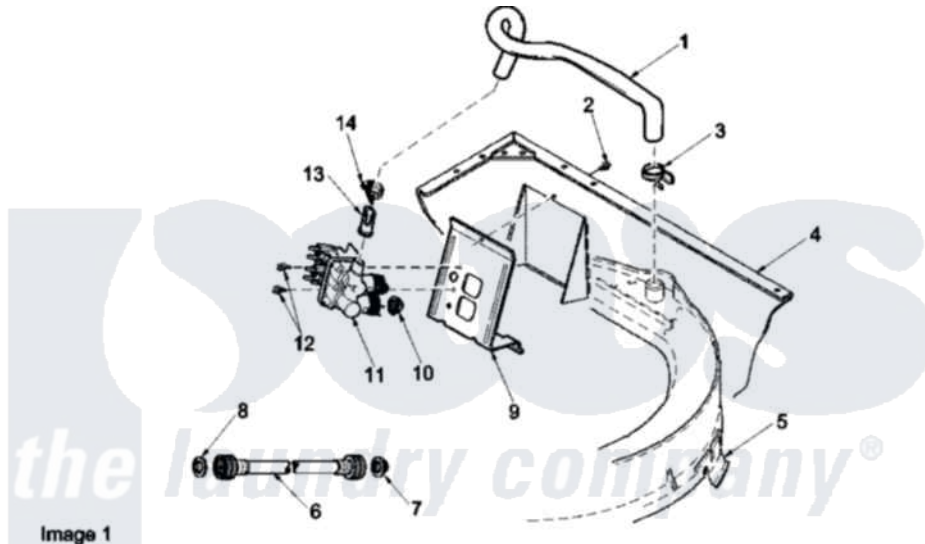

Amana LWC07AW (BOM: PLWC07AW) 08 - MIXING VALVE AND HOSE

Image 1

Image 2

Amana Residential Amana LWC07AW (BOM: PLWC07AW) Washer Parts Parts Diagram 08 - MIXING VALVE AND HOSE

[Click on the part number to view part](#)

Item	Original Part Number	Replaced By	Status	Part Description
1	38155			Hose, Mix Valve To TU
2	503661	27001200		Screw
3	29210			Hose Clamp
4	34475WP	38612WP		Kit-Servic
5	37502	39169		Assembly Tub Cover Gasket And Channel
6	28330P	202860		Inlet Hose Assembly
"	20618	21001467		Hose- 10'
"	20617		Not Available	HOSE, INLET (8 FT)
7	28605	22002960		Strainer, Washer Inlet
8	20290	Y013783		Washer, Inlet Hose
9	34972	39407		Bracket, Valve
10	24122	22002960		Strainer, Washer Inlet
11	38495	R0131578		Valve-Inlet
12	501086	90767		Screw, 8A X 3/8 HeX Washer Head Tapping

13	34500	22001900	Preventer, Back Flow
14	36801	596669	Clamp, Manifold
15	562P3	76660	Break-Sphn
16	33489	8539404	Tie-Wire
17	33615	22003814	Retainer, Drain Hose
18	36878	40008101	Adapter, Standpipe
19	32219		Relief, Strain
20	38062	40053901	Hose, Drain
21	38732	40044901	Stand, Hose
22	36802	285655	Clamp, Hose
23	36863P	27001233	Pump
24	38351	40094201	Hose, Tub To Pump
25	36014		Clip, Retainer-Hose
26	Y00000000	Not Available	SEE NOTE SEE NOTE OUTER TUB