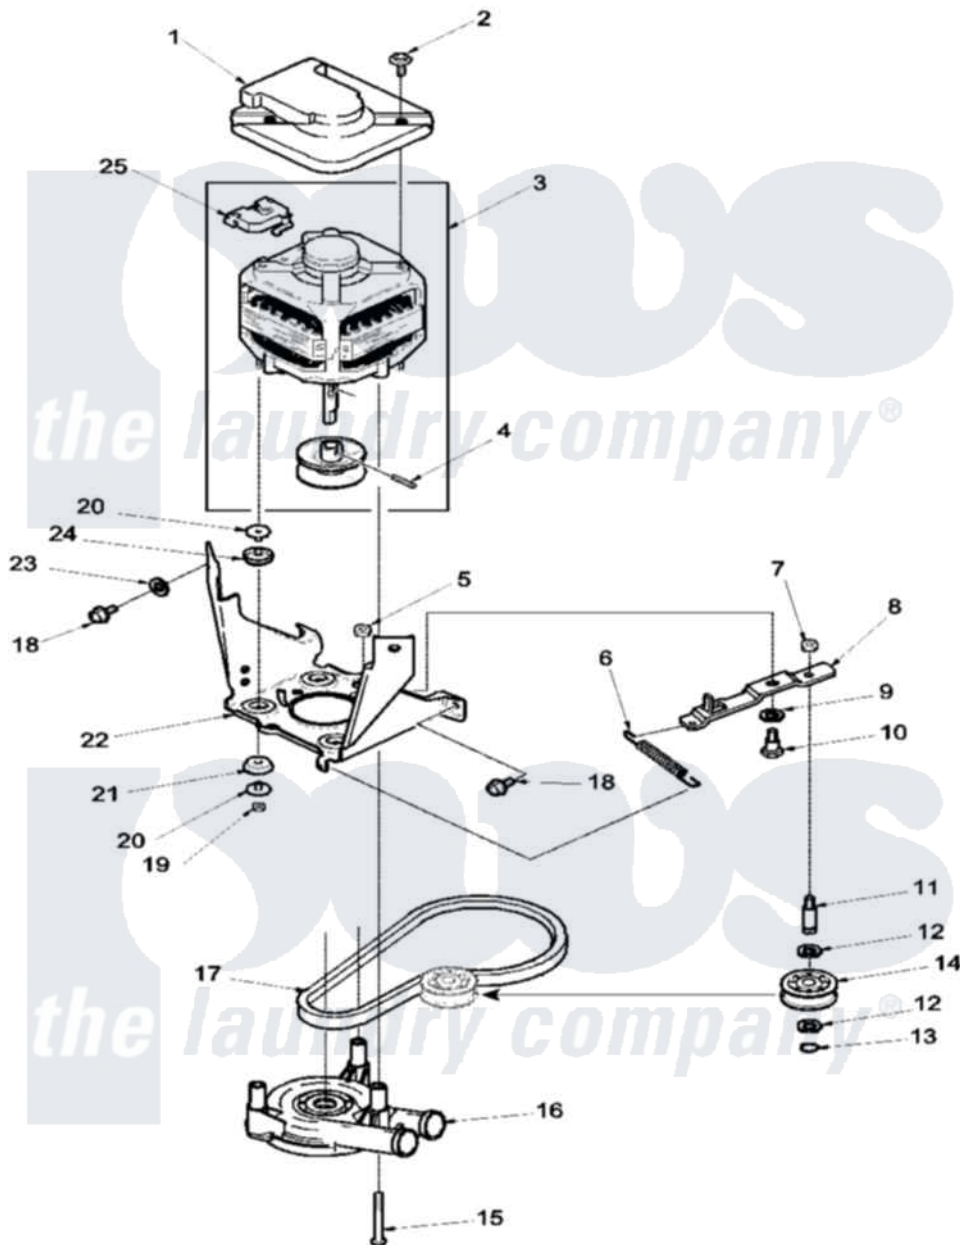

Amana LWC07AW (BOM: PLWC07AW) 09 - MOTOR, BELT, PUMP, AND IDLER ASSY

Amana Residential Amana LWC07AW (BOM: PLWC07AW) Washer Parts Parts Diagram 09 - MOTOR, BELT, PUMP, AND IDLER ASSY

[Click on the part number to view part](#)

Item	Original Part Number	Replaced By	Status	Part Description
1	34754	40112301		Shield, Motor
2	36639	4312464		Screw
3	37819	27001215		Motor W/Pulley
4	10416			Pin, Roll
5	52566	27001225		Nut, Jam Mid Lock 1/4-20
6	38012	40061401		Spring, Idler Lever
7	28803	2221070		Clamp, Nylon
8	38011	40041002		Lever, Idler
9	81392	40054701		Washer
10	27229	40038901		Screw, 1/4-20
11	38228	56461		Shaft
12	52549			Washer, 501 ID X3/4 Odx
13	23748			Ring, Retaining
14	38225	40045001		Idler Pulley Assembly
15	Y34565	40063701		Screw, 10-16 x 1.75

16	36863P	27001233	Pump
17	37820	27001007	Belt, Spin
18	35369	40128701	Screw, 5/16-18 X .50
19	35423	3400029	Nut, Adapter Plate
20	38325	40053701	Post, Isolator
21	38396	40054301	Mount, Motor Lower
22	37445	Not Available	MOTOR MOUNTING BRACKET
23	37772	Not Available	WASHER, ALUMINUM .34X
24	38395	40053801	Mount, Motor Upper
25	35632	Not Available	SWITCH, MOTOR