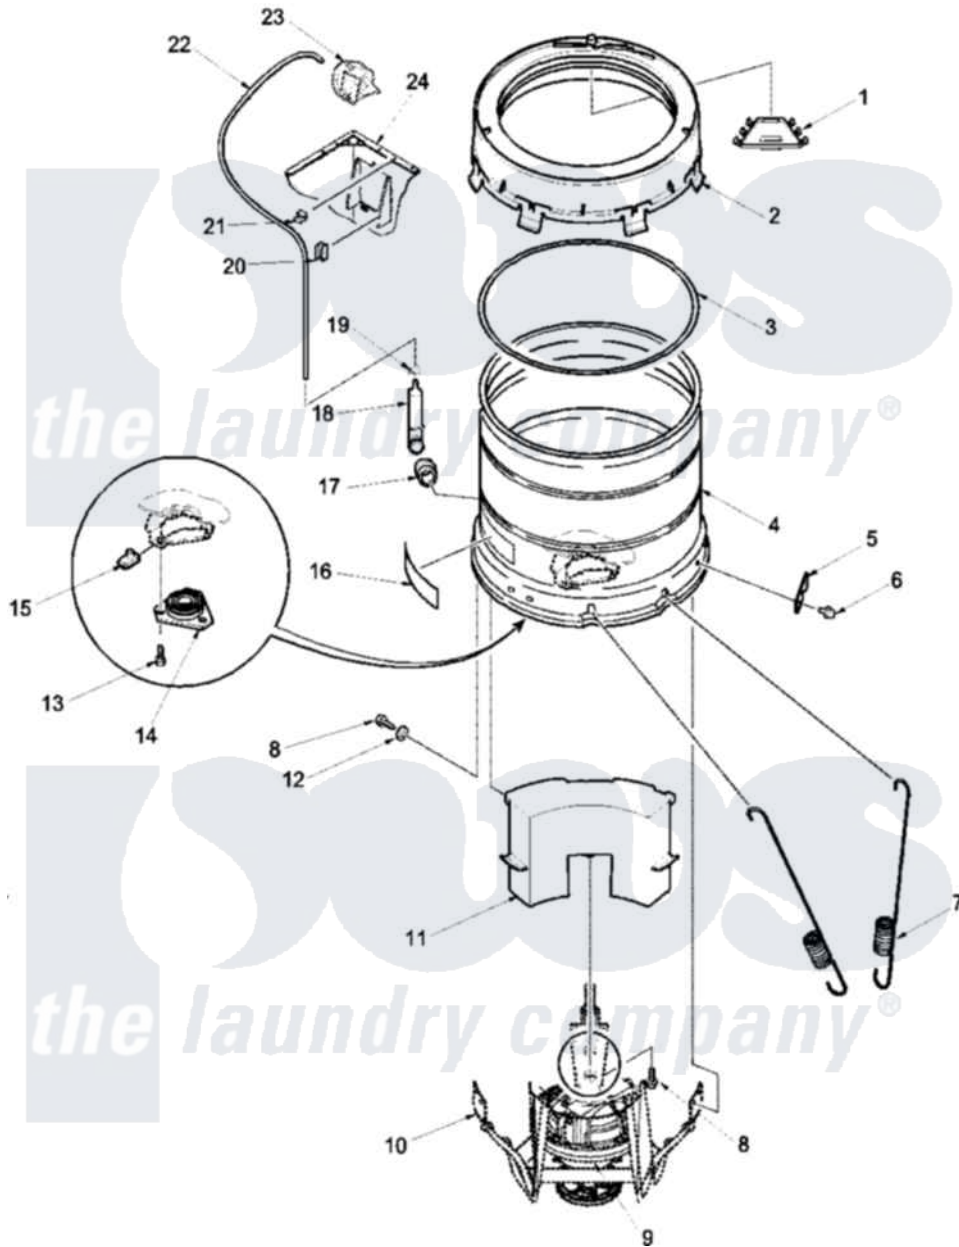

Amana LWC07AW (BOM: PLWC07AW) 10 - OUTER TUB, COVER, PRESSURE TUBE

Amana Residential Amana LWC07AW (BOM: PLWC07AW) Washer Parts Parts Diagram 10 - OUTER TUB, COVER, PRESSURE TUBE

Click on the part number to view part

Item	Original Part Number	Replaced By	Status	Part Description
1	39079		Not Available	CHANNEL, WATER
2	37502	39169		Assembly Tub Cover Gasket And Channel
3	38359			Gasket, Tub Cover Large
4	37981P			Tub-Outer-Short
5	27926			Plate, Leg .063
6	35369	40128701		Screw, 5/16-18 X .50
7	37576			Spring, Leg-Short Tub
8	37766	40064301		Screw, 1/4-15 x 3/4 Hex
9	Y00000000		Not Available	SEE NOTE SEE NOTE TRANSMISSION ASSY
10	Y00000000		Not Available	SEE NOTE SEE NOTE WELDMENT AND BEARING ASSY(INCLUDES 28944R BEARING)
11	38769			Assembly, Counterweight
12	37767	60096-8		Rail Shelf Support

13	36991	3400500	Bolt, 3405245 5/16-18 X 3/4
14	27182	40004201P	Main Bearing Assembly
15	27222		Nut, Retainer 5/16-18
16	500049	Not Available	STICKER
17	29175	40037801	Grommet
18	30907	40008501	Assembly, Pressure Bulb
19	Y22294	596669	Clamp, Manifold
20	36985	Not Available	CLIP, HOSE
21	21036		Clip, Cable
22	29213	39125	Tubing 31
23	Y00000000	Not Available	SEE NOTE SEE NOTE PRESSURE SWITCH
24	34475WP	38612WP	Kit-Servic