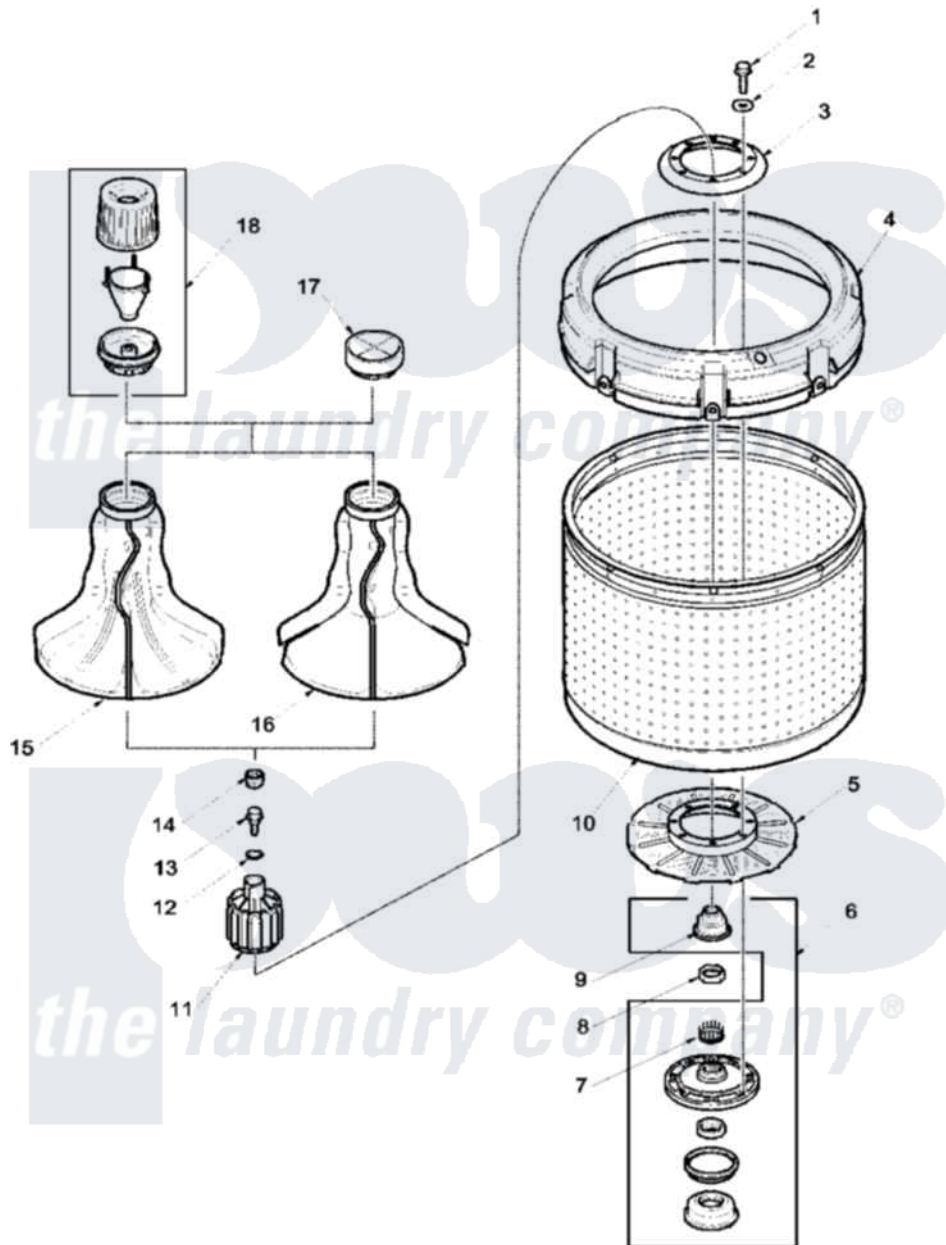

Amana LWC18AW (BOM: PLWC18AW) 01 - AGITATOR, DRIVE BELL, WASHTUB AND HUB

Amana Residential Amana LWC18AW (BOM: PLWC18AW) Washer Parts Parts Diagram 01 - AGITATOR, DRIVE BELL, WASHTUB AND HUB
 Click on the part number to view part

Item	Original Part Number	Replaced By	Status	Part Description
1	27202	W10116787		Screw
2	28094			Gasket
4	38378	39837		Assybalance Ring White
5	39112	39371		Filter Lin
6	646P3	R9900552		Hub And Seal
7	29728	40008301		Insert, Spline
8	Y29220	40016301		Nut, Lock
9	36425	40016101		Seal, Bell Drive
10	39240P			Wash Tub
11	36443P	R9900189		Kit, Drive Bell And Seal
12	36472			O-Ring
13	34288	40065102		Screw, Shoulder 1/4
14	36511	40008401		Plug, Bell
16	36507	40000501W		Agitator, Flex Vane
18	36542	40002101W		Assembly, Fabric Softner