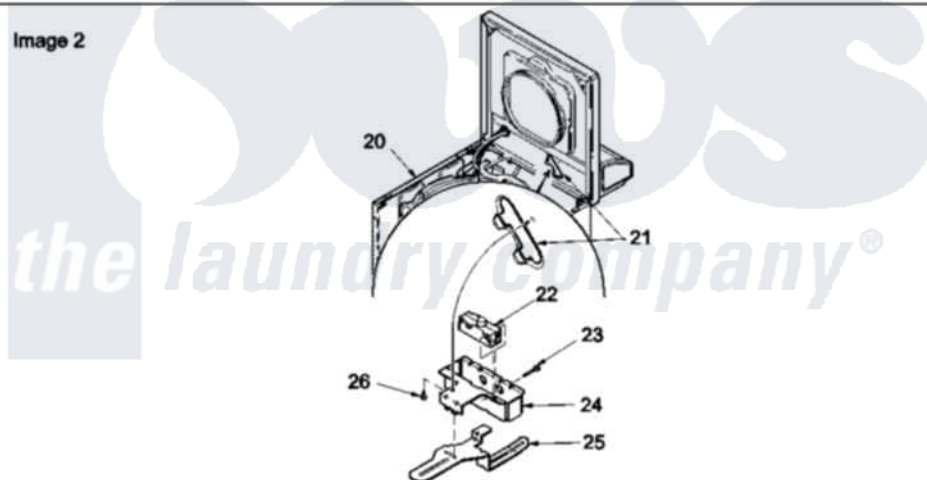

# Amana LWC18AW (BOM: PLWC18AW) 03 - CABINET TOP, DOOR, AND DOOR SWITCH

Image 1

Image 2

Amana Residential Amana LWC18AW (BOM: PLWC18AW) Washer Parts Parts Diagram 03 - CABINET TOP, DOOR, AND DOOR SWITCH

[Click on the part number to view part](#)

Item	Original Part Number	Replaced By	Status	Part Description
1	37827WP		Not Available	LOADING DOOR
2	<a href="#">37782</a>			Control Hood Back Panel
3	23962	<a href="#">W10116760</a>		Screw
4	<a href="#">52909</a>			Screw, 10B-16 X 1/2 HeX
5	24903		Not Available	STICKER,DISCONNECT POW
6	21903	<a href="#">211881</a>		Grommet, Cord Part Not Used-Gas Models Only
7	35887	<a href="#">40063901</a>		Clip, Hold Down
8	<a href="#">37992WP</a>			Top, Home W/Bleach
9	36519		Not Available	CLIP
10	501086	<a href="#">90767</a>		Screw, 8A X 3/8 HeX Washer Head Tapping
11	Y31644	<a href="#">27001200</a>		Screw
12	38238WP	<a href="#">38335WP</a>		Panel Frontw/Carton
13	38271	<a href="#">40034202</a>		Clip, Spring