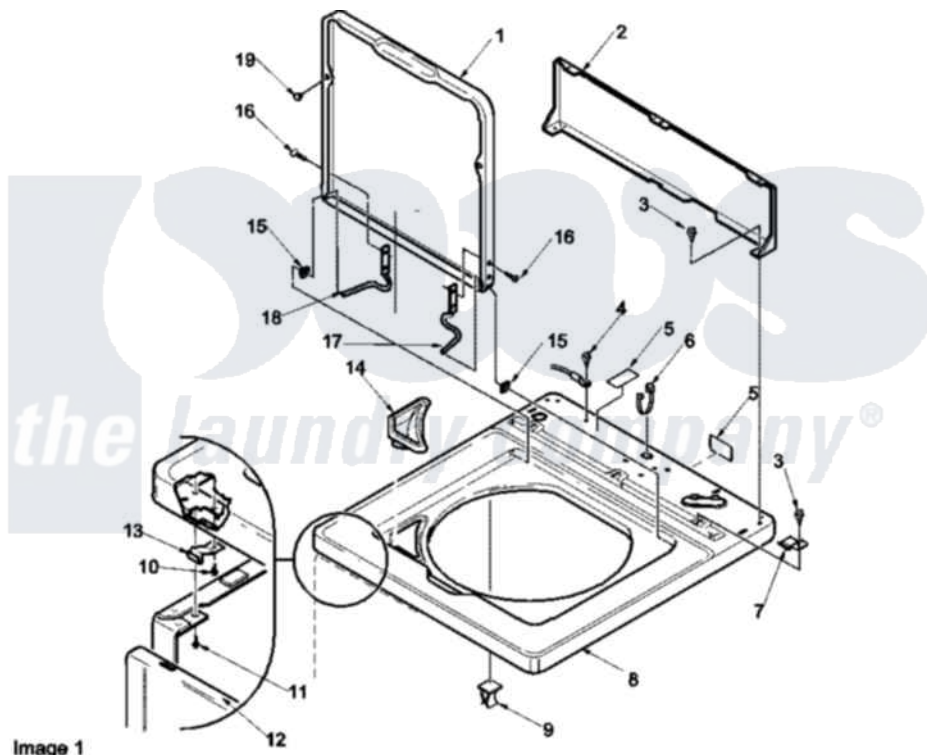

# Amana LWC18AW (BOM: PLWC18AW) 03 - CABINET TOP, DOOR, AND DOOR SWITCH

Image 1

Image 2

Amana Residential Amana LWC18AW (BOM: PLWC18AW) Washer Parts Parts Diagram 03 - CABINET TOP, DOOR, AND DOOR SWITCH

[Click on the part number to view part](#)

Item	Original Part Number	Replaced By	Status	Part Description
1	37827WP		Not Available	LOADING DOOR
2	<a href="#">37782</a>			Control Hood Back Panel
3	23962	<a href="#">W10116760</a>		Screw
4	<a href="#">52909</a>			Screw, 10B-16 X 1/2 HeX
5	24903		Not Available	STICKER,DISCONNECT POW
6	21903	<a href="#">211881</a>		Grommet, Cord Part Not Used-Gas Models Only
7	35887	<a href="#">40063901</a>		Clip, Hold Down
8	<a href="#">37992WP</a>			Top, Home W/Bleach
9	36519		Not Available	CLIP
10	501086	<a href="#">90767</a>		Screw, 8A X 3/8 HeX Washer Head Tapping
11	Y31644	<a href="#">27001200</a>		Screw
12	38238WP	<a href="#">38335WP</a>		Panel Frontw/Carton
13	38271	<a href="#">40034202</a>		Clip, Spring