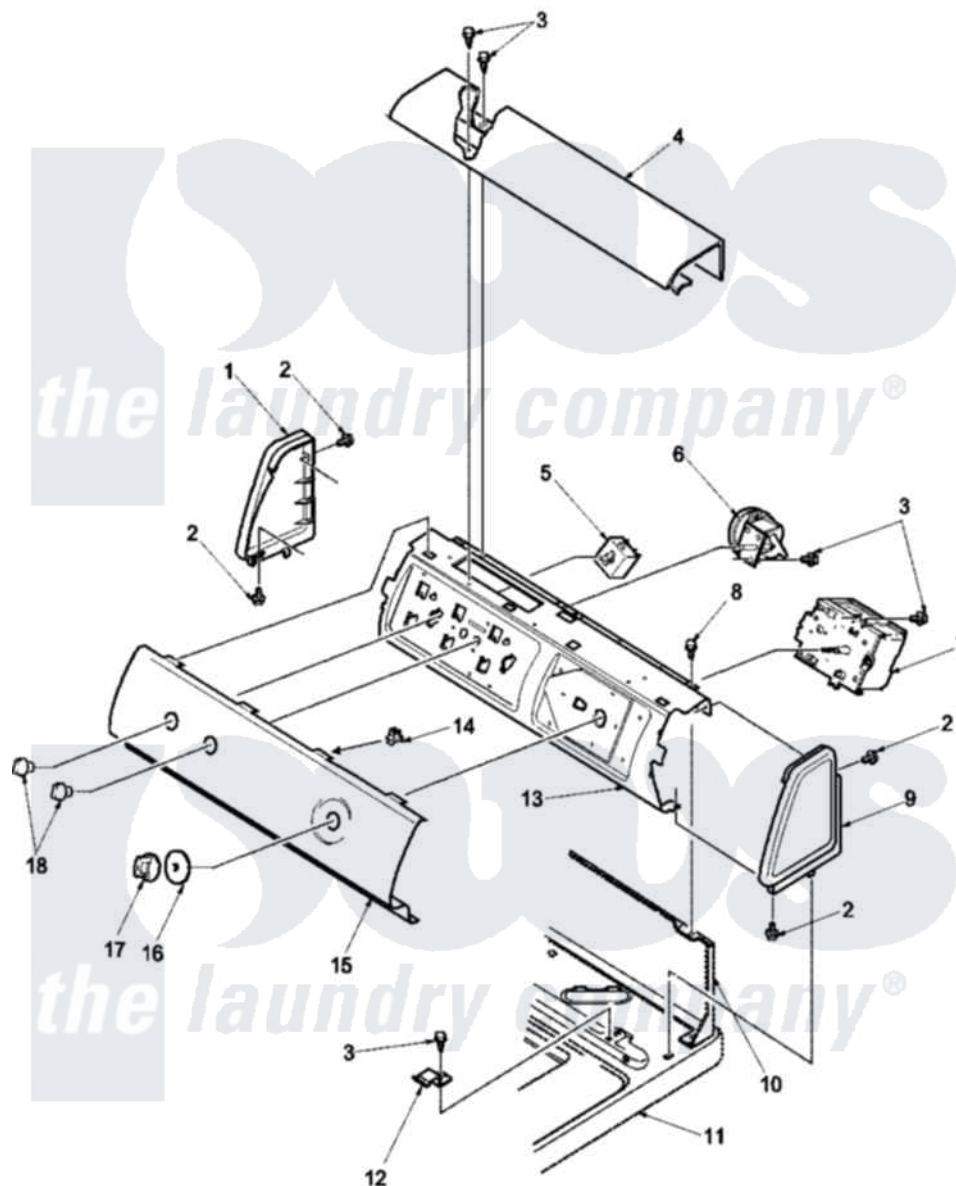

Amana LWC18AW (BOM: PLWC18AW) 05 - CONTROL PANEL

Amana Residential Amana LWC18AW (BOM: PLWC18AW) Washer Parts Parts Diagram 05 - CONTROL PANEL
 Click on the part number to view part

Item	Original Part Number	Replaced By	Status	Part Description
1	504009W	40012702W		Endcap
2	501086	90767		Screw, 8A X 3/8 HeX Washer Head Tapping
3	23962	W10116760		Screw
4	38231W	39905W		Cover Top
5	35115			Switch, TemPerature 3 P
6	39035			Switch, Pressure-Var
7	37929			Timer, 115V/60Hz 3 CYC
8	34904	489355		Screw, 8 X 1/2
9	504008W		Not Available	CAP-END RH
10	37782			Control Hood Back Panel
11	37992WP			Top, Home W/Bleach
12	35887	40063901		Clip, Hold Down
13	38171		Not Available	PANEL, CONTROL SUPPORT
14	Y00161	B5733302		Clip, Ground
15	39020W		Not Available	PANEL, GRAPHIC-AMANA
16	36700W			Knob Skirt