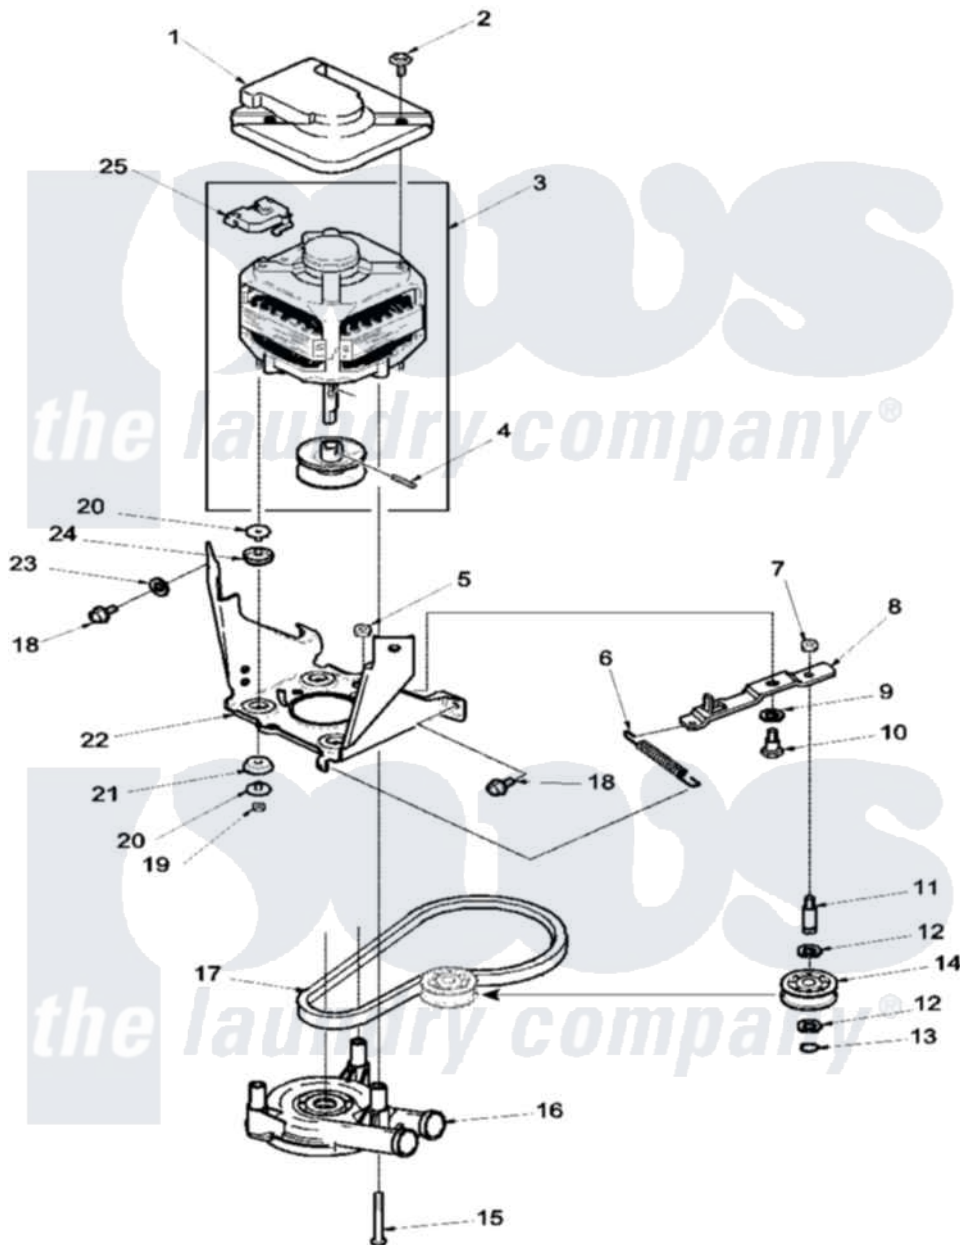

Amana LWC18AW (BOM: PLWC18AW) 09 - MOTOR, BELT, PUMP, AND IDLER ASSY

Amana Residential Amana LWC18AW (BOM: PLWC18AW) Washer Parts Parts Diagram 09 - MOTOR, BELT, PUMP, AND IDLER ASSY

[Click on the part number to view part](#)

Item	Original Part Number	Replaced By	Status	Part Description
1	34754	40112301		Shield, Motor
2	36639	4312464		Screw
3	37819	27001215		Motor W/Pulley
4	10416			Pin, Roll
5	52566	27001225		Nut, Jam Mid Lock 1/4-20
6	38012	40061401		Spring, Idler Lever
7	28803	2221070		Clamp, Nylon
8	38011	40041002		Lever, Idler
9	81392	40054701		Washer
10	27229	40038901		Screw, 1/4-20
11	38228	56461		Shaft
12	52549			Washer, 501 ID X3/4 Odx
13	23748			Ring, Retaining
14	38225	40045001		Idler Pulley Assembly
15	Y34565	40063701		Screw, 10-16 x 1.75

16	36863P	27001233	Pump
17	37820	27001007	Belt, Spin
18	35369	40128701	Screw, 5/16-18 X .50
19	35423	3400029	Nut, Adapter Plate
20	38325	40053701	Post, Isolator
21	38396	40054301	Mount, Motor Lower
22	37445	Not Available	MOTOR MOUNTING BRACKET
23	37772	Not Available	WASHER, ALUMINUM .34X
24	38395	40053801	Mount, Motor Upper
25	35632	Not Available	SWITCH, MOTOR