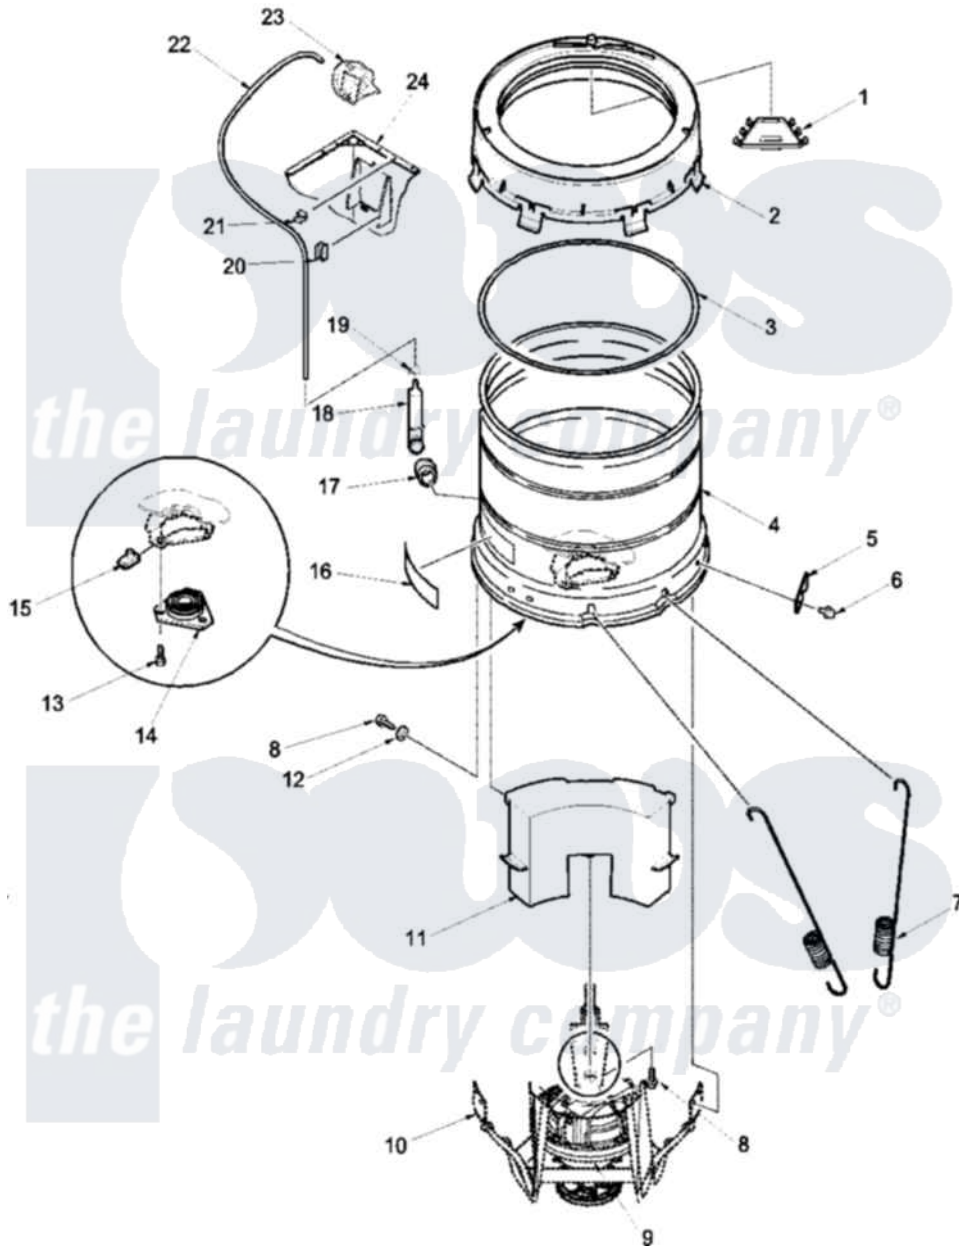

Amana LWC18AW (BOM: PLWC18AW) 10 - OUTER TUB, COVER, PRESSURE TUBE

Amana Residential Amana LWC18AW (BOM: PLWC18AW) Washer Parts Parts Diagram 10 - OUTER TUB, COVER, PRESSURE TUBE

[Click on the part number to view part](#)

Item	Original Part Number	Replaced By	Status	Part Description
1	39079		Not Available	CHANNEL, WATER
2	37502	39169		Assembly Tub Cover Gasket And Channel
3	38359			Gasket, Tub Cover Large
4	37813P			Tub, Outer-Tall
5	27926			Plate, Leg .063
6	35369	40128701		Screw, 5/16-18 X .50
7	37575	40045202		Spring, Tall Tub
8	37766	40064301		Screw, 1/4-15 x 3/4 Hex
9	Y00000000		Not Available	SEE NOTE SEE NOTE TRANSMISSION ASSY
10	Y00000000		Not Available	SEE NOTE SEE NOTE WELDMENT AND BEARING ASSY(INCLUDES 28944R BEARING)
11	38769			Assembly, Counterweight
12	37767	60096-8		Rail Shelf Support

13	36991	3400500	Bolt, 3405245 5/16-18 X 3/4
14	27182	40004201P	Main Bearing Assembly
15	27222		Nut, Retainer 5/16-18
16	500049	Not Available	STICKER
17	29175	40037801	Grommet
18	30907	40008501	Assembly, Pressure Bulb
19	Y22294	596669	Clamp, Manifold
20	36985	Not Available	CLIP, HOSE
21	21036		Clip, Cable
22	29213	39125	Tubing 31
23	Y00000000	Not Available	SEE NOTE SEE NOTE PRESSURE SWITCH
24	34475WP	38612WP	Kit-Servic