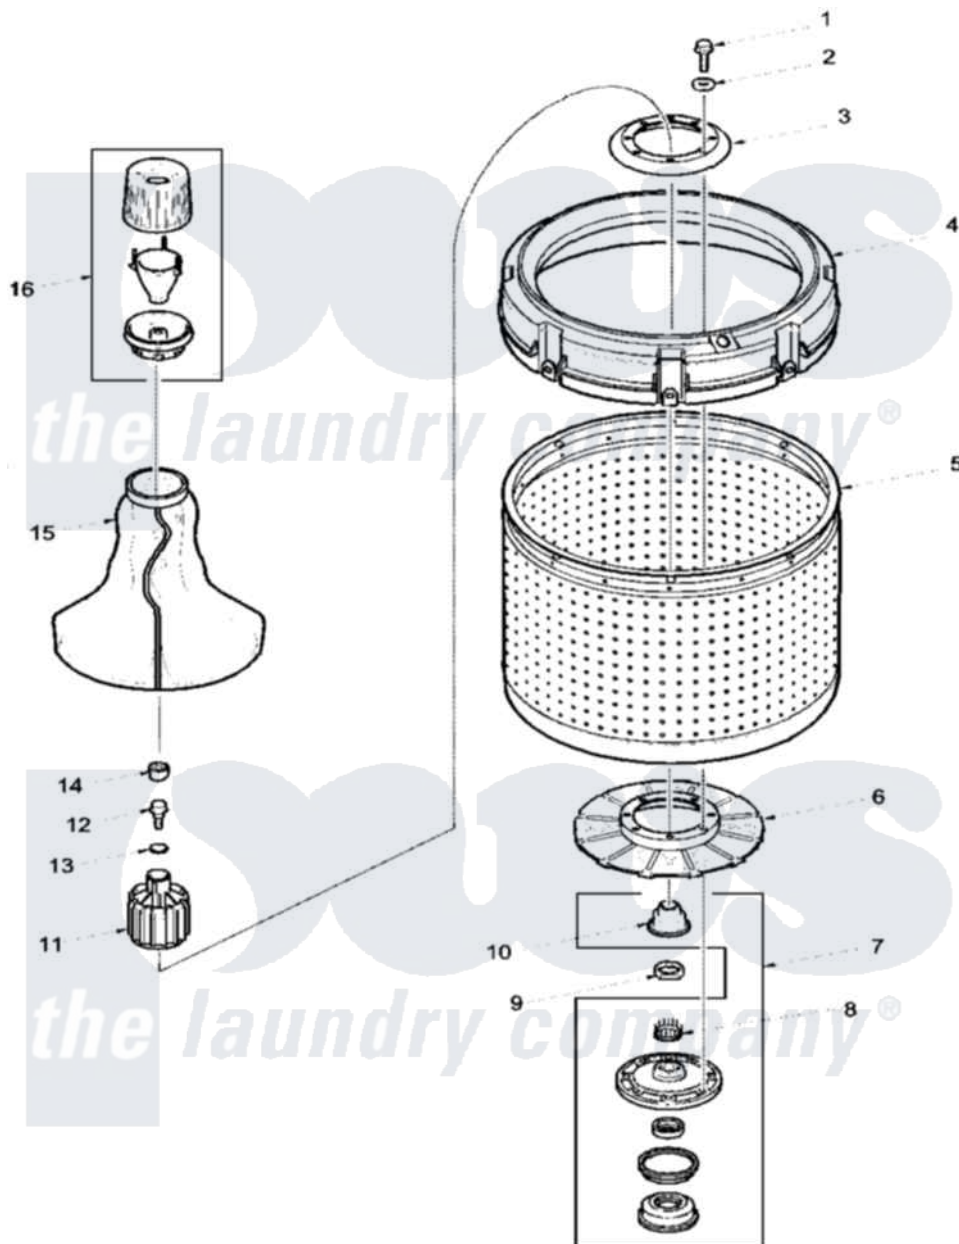

# Amana LWC30AW (BOM: PLWC30AW) 01 - Agitator, Drive Bell, Washtub and Hub

Amana Residential Amana LWC30AW (BOM: PLWC30AW) Washer Parts Parts Diagram 01 - Agitator, Drive Bell, Washtub and Hub

[Click on the part number to view part](#)

Item	Original Part Number	Replaced By	Status	Part Description
1	27202	<a href="#">W10116787</a>		Screw
2	<a href="#">28094</a>			Gasket
3	39113	<a href="#">R9900144</a>		Kit- Wash
4	37411	<a href="#">27001052</a>		Balance Ring
5	37982P		Not Available	WASHTUB
6	39112	<a href="#">39371</a>		Filter Lin
7	646P3	<a href="#">R9900552</a>		Hub And Seal
8	29728	<a href="#">40008301</a>		Insert, Spline
9	Y29220	<a href="#">40016301</a>		Nut, Lock
10	36425	<a href="#">40016101</a>		Seal, Bell Drive
11	36443P	<a href="#">R9900189</a>		Kit, Drive Bell And Seal
12	34288	<a href="#">40065102</a>		Screw, Shoulder 1/4
13	<a href="#">36472</a>			O-Ring
14	36511	<a href="#">40008401</a>		Plug, Bell
15	36507	<a href="#">40000501W</a>		Agitator, Flex Vane