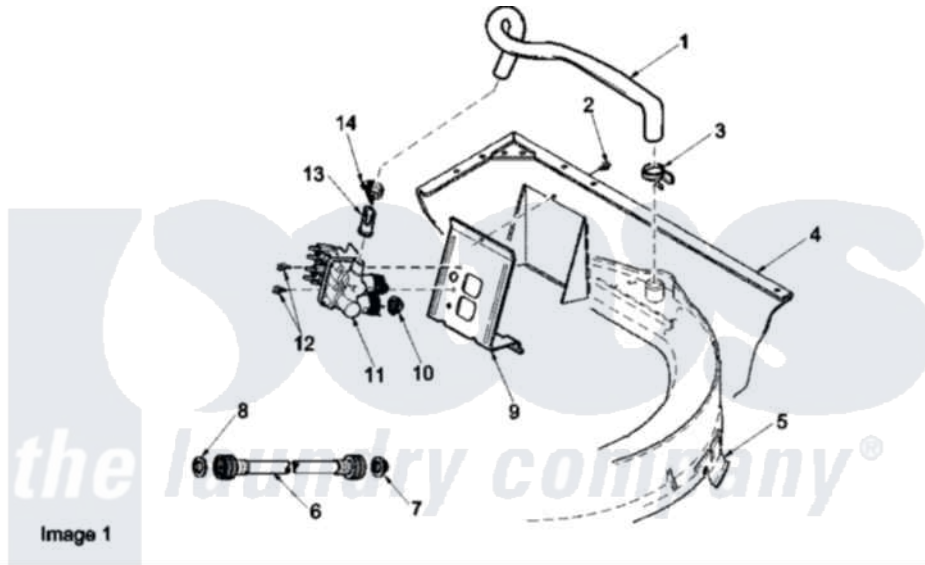

Amana LWC30AW (BOM: PLWC30AW) 07 - Mixing Valve and Hose

Image 1

Image 2

Amana Residential Amana LWC30AW (BOM: PLWC30AW) Washer Parts Parts Diagram 07 - Mixing Valve and Hose
 Click on the part number to view part

Item	Original Part Number	Replaced By	Status	Part Description
1	38155			Hose, Mix Valve To TU
2	503661	27001200		Screw
3	29210			Hose Clamp
4	34475WP	38612WP		Kit-Servic
5	37502	39169		Assembly Tub Cover Gasket And Channel
6	28330P	202860		Inlet Hose Assembly
"	20618	21001467		Hose- 10'
"	20617		Not Available	HOSE, INLET (8 FT)
7	28605	22002960		Strainer, Washer Inlet
8	20290	Y013783		Washer, Inlet Hose
9	34972	39407		Bracket, Valve
10	24122	22002960		Strainer, Washer Inlet
11	38495	R0131578		Valve-Inlet
12	501086	90767		Screw, 8A X 3/8 HeX Washer Head Tapping
13	34500	22001900		Preventer, Back Flow

14	36801	596669	Clamp, Manifold
15	562P3	76660	Break-Sphn
16	33489	8539404	Tie-Wire
17	33615	22003814	Retainer, Drain Hose
18	36878	40008101	Adapter, Standpipe
19	32219		Relief, Strain
20	38062	40053901	Hose, Drain
21	38732	40044901	Stand, Hose
22	36802	285655	Clamp, Hose
23	36863P	27001233	Pump
24	38351	40094201	Hose, Tub To Pump
25	36014		Clip, Retainer-Hose
26	Y00000000	Not Available	SEE NOTE OUTER TUB