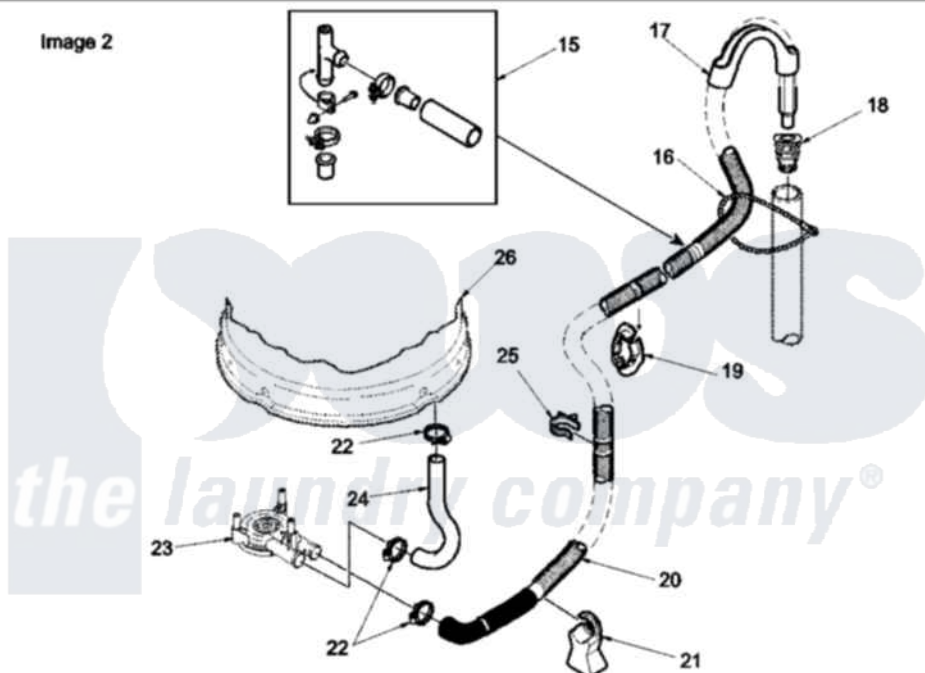

Amana LWC30AW (BOM: PLWC30AW) 07 - Mixing Valve and Hose

Image 1

Image 2

Amana Residential Amana LWC30AW (BOM: PLWC30AW) Washer Parts Parts Diagram 07 - Mixing Valve and Hose
 Click on the part number to view part

Item	Original Part Number	Replaced By	Status	Part Description
1	38155			Hose, Mix Valve To TU
2	503661	27001200		Screw
3	29210			Hose Clamp
4	34475WP	38612WP		Kit-Servic
5	37502	39169		Assembly Tub Cover Gasket And Channel
6	28330P	202860		Inlet Hose Assembly
"	20618	21001467		Hose- 10'
"	20617		Not Available	HOSE, INLET (8 FT)
7	28605	22002960		Strainer, Washer Inlet
8	20290	Y013783		Washer, Inlet Hose
9	34972	39407		Bracket, Valve
10	24122	22002960		Strainer, Washer Inlet
11	38495	R0131578		Valve-Inlet
12	501086	90767		Screw, 8A X 3/8 HeX Washer Head Tapping
13	34500	22001900		Preventer, Back Flow

14	36801	596669	Clamp, Manifold
15	562P3	76660	Break-Sphn
16	33489	8539404	Tie-Wire
17	33615	22003814	Retainer, Drain Hose
18	36878	40008101	Adapter, Standpipe
19	32219		Relief, Strain
20	38062	40053901	Hose, Drain
21	38732	40044901	Stand, Hose
22	36802	285655	Clamp, Hose
23	36863P	27001233	Pump
24	38351	40094201	Hose, Tub To Pump
25	36014		Clip, Retainer-Hose
26	Y00000000	Not Available	SEE NOTE OUTER TUB