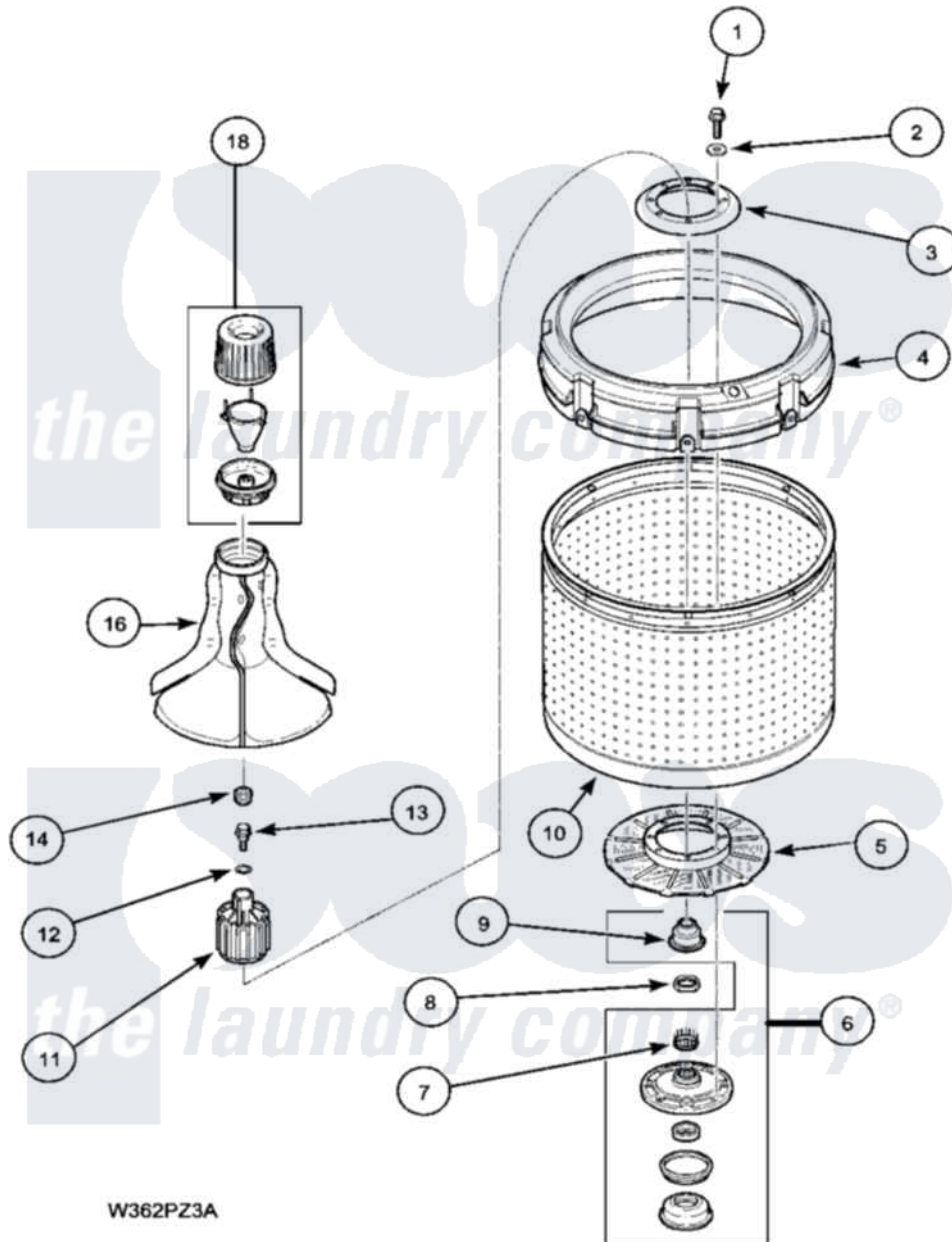

Amana LWC40AW (BOM: PLWC40AW) 01 - AGITATOR, DRIVE BELL AND WASH TUB

Amana Residential Amana LWC40AW (BOM: PLWC40AW) Washer Parts Parts Diagram 01 - AGITATOR, DRIVE BELL AND WASH TUB

[Click on the part number to view part](#)

Item	Original Part Number	Replaced By	Status	Part Description
1	27202	W10116787		Screw
2	28094			Gasket
3	39113	R9900144		Kit- Wash
4	37411	27001052		Balance Ring
5	39112	39371		Filter Lin
6	646P3	R9900552		Hub And Seal
7	29728	40008301		Insert, Spline
8	Y29220	40016301		Nut, Lock
9	36425	40016101		Seal, Bell Drive
10	39386	R9900144		Kit- Wash
11	36443P	R9900189		Kit, Drive Bell And Seal
12	36472			O-Ring
13	34288	40065102		Screw, Shoulder 1/4
14	36511	40008401		Plug, Bell
16	36507	40000501W		Agitator, Flex Vane