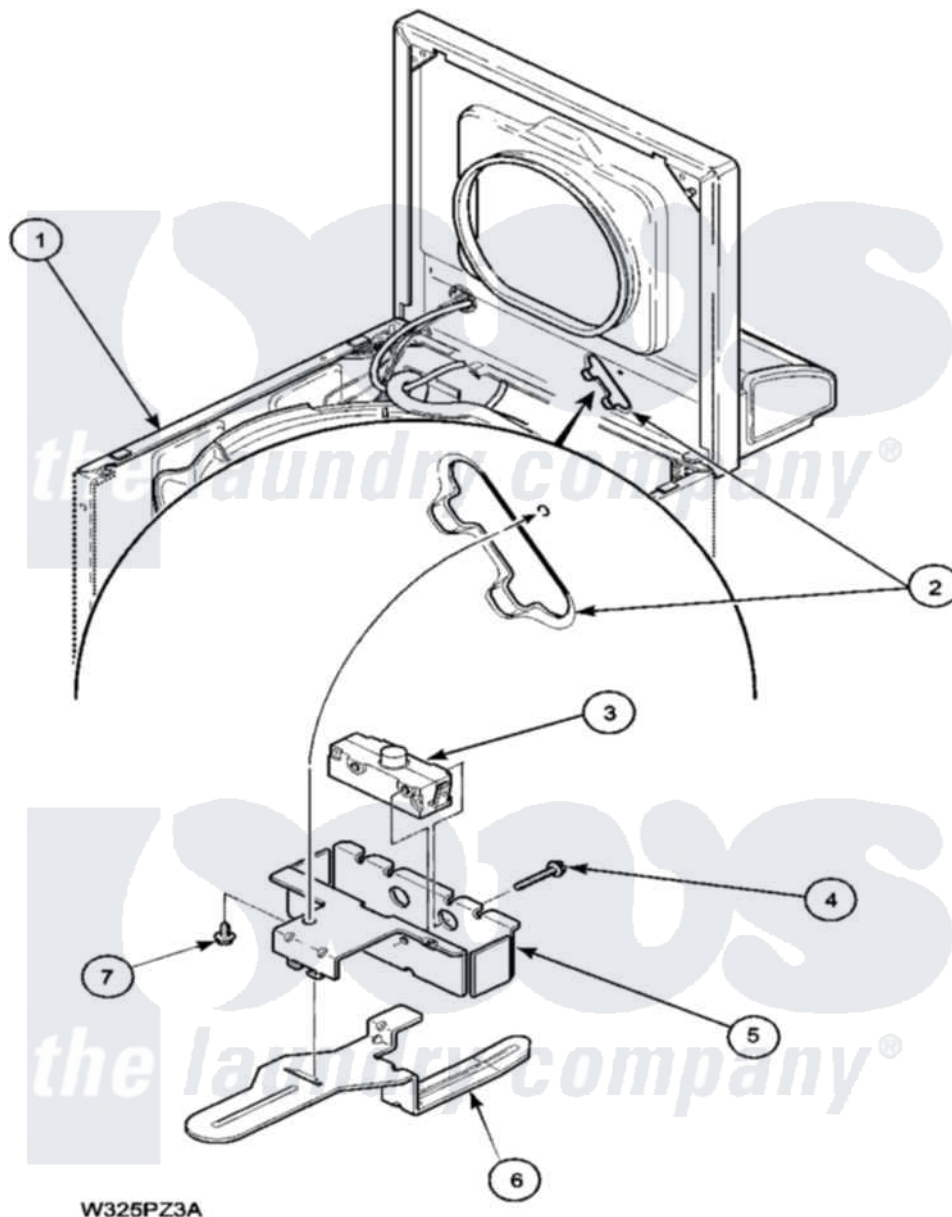

Amana LWC40AW (BOM: PLWC40AW) 07 - LOADING DOOR SWITCH

Amana Residential Amana LWC40AW (BOM: PLWC40AW) Washer Parts Parts Diagram 07 - LOADING DOOR SWITCH

[Click on the part number to view part](#)

Item	Original Part Number	Replaced By	Status	Part Description
1	34475WP	38612WP		Kit-Servic
2	37992WP			Top, Home W/Bleach
3	33445	27001095		Switch, Lid
5	37629	40009801		Holder, Lid Switch
6	37630	40009701		Arm, Lid Switch