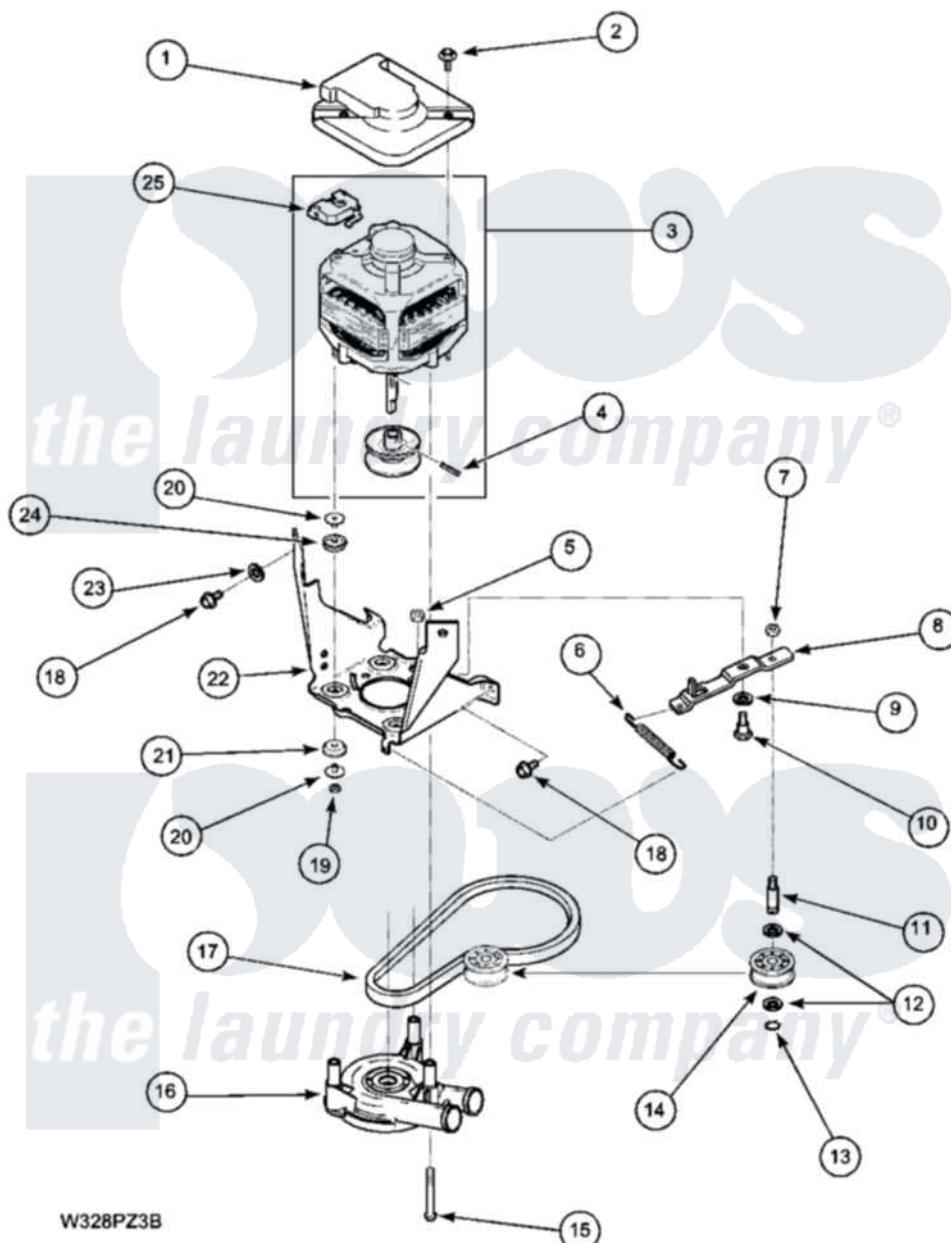

Amana LWC40AW (BOM: PLWC40AW) 09 - MOTOR, BELT AND PUMP AND IDLER ASSY

W328PZ3B

Amana Residential Amana LWC40AW (BOM: PLWC40AW) Washer Parts Parts Diagram 09 - MOTOR, BELT AND PUMP AND IDLER ASSY

[Click on the part number to view part](#)

Item	Original Part Number	Replaced By	Status	Part Description
1	34754	40112301		Shield, Motor
3	37819	27001215		Motor W/Pulley
4	10416			Pin, Roll
5	52566	27001225		Nut, Jam Mid Lock 1/4-20
6	Y39666	40061401		Spring, Idler Lever
7	28803	2221070		Clamp, Nylon
8	38011	40041002		Lever, Idler
9	81392	40054701		Washer
10	27229	40038901		Screw, 1/4-20
11	38228	56461		Shaft
12	52549			Washer, 501 ID X3/4 Odx
13	23748			Ring, Retaining
14	38225	40045001		Idler Pulley Assembly
16	36863P	27001233		Pump
17	37820	27001007		Belt, Spin

19	35423	3400029	Nut, Adapter Plate
20	38325	40053701	Post, Isolator
21	38396	40054301	Mount, Motor Lower
22	37445	Not Available	MOTOR MOUNTING BRACKET
23	37772	Not Available	WASHER, ALUMINUM .34X
24	38395	40053801	Mount, Motor Upper
25	35632	Not Available	SWITCH, MOTOR