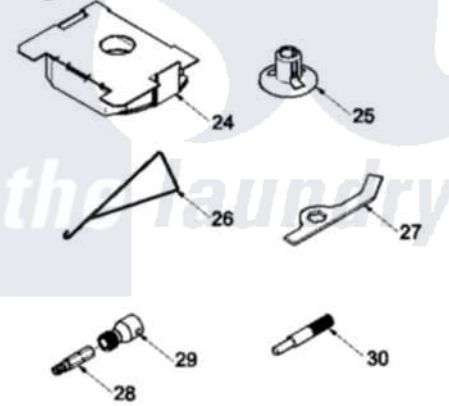

# Amana LWC50AW (BOM: PLWC50AW) 05 - FRONT PANEL, BASE AND CABINET, AND SPECI

Image 1

Image 2

Image 3

Amana Residential Amana LWC50AW (BOM: PLWC50AW) Washer Parts Diagram 05 - FRONT PANEL, BASE AND CABINET, AND SPECI  
 Click on the part number to view part

Item	Original Part Number	Replaced By	Status	Part Description
1	<a href="#">Y56128</a>			Pad, Bumper
2	56079	<a href="#">505187</a>		Locator, Panel
3	32671	<a href="#">Y014874</a>		Screw, Idler Arm And Sleeve
4	<a href="#">36226</a>			Pad, Bumper .25
5	34499		Not Available	SCREW, No.10B X 1/4 TAP IN HX
6	51784		Not Available	SCREW,10B-16 X 1/2 HEX
7	<a href="#">Y27103</a>			Hinge, Hold-Down Lug
8	34475WP	<a href="#">38612WP</a>		Kit-Servic
9	27196	<a href="#">27001200</a>		Screw
10	<a href="#">34443</a>			Assembly, Leg And Stabilier
11	35148		Not Available	SCREW,1/4-14 X 3/8 HX HD
12	36036		Not Available	BRACKET,SLL-RIGHT
13	37807	<a href="#">39788</a>		Assembly- Base
14	Y21899	<a href="#">40038101</a>		Nut, Leg