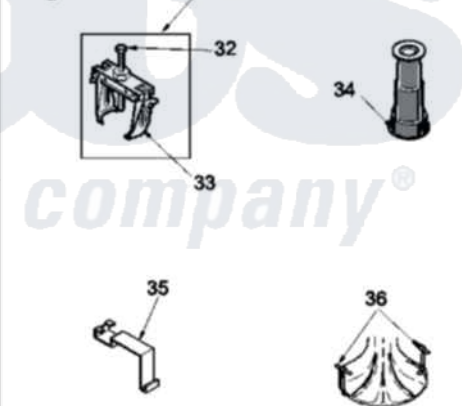

# Amana LWC50AW (BOM: PLWC50AW) 05 - FRONT PANEL, BASE AND CABINET, AND SPECI

Image 1

Image 2

Image 3

Amana Residential Amana LWC50AW (BOM: PLWC50AW) Washer Parts Diagram 05 - FRONT PANEL, BASE AND CABINET, AND SPECI  
 Click on the part number to view part

Item	Original Part Number	Replaced By	Status	Part Description
1	<a href="#">Y56128</a>			Pad, Bumper
2	56079	<a href="#">505187</a>		Locator, Panel
3	32671	<a href="#">Y014874</a>		Screw, Idler Arm And Sleeve
4	<a href="#">36226</a>			Pad, Bumper .25
5	34499		Not Available	SCREW, No.10B X 1/4 TAP IN HX
6	51784		Not Available	SCREW,10B-16 X 1/2 HEX
7	<a href="#">Y27103</a>			Hinge, Hold-Down Lug
8	34475WP	<a href="#">38612WP</a>		Kit-Servic
9	27196	<a href="#">27001200</a>		Screw
10	<a href="#">34443</a>			Assembly, Leg And Stabilier
11	35148		Not Available	SCREW,1/4-14 X 3/8 HX HD
12	36036		Not Available	BRACKET,SLL-RIGHT
13	37807	<a href="#">39788</a>		Assembly- Base
14	Y21899	<a href="#">40038101</a>		Nut, Leg