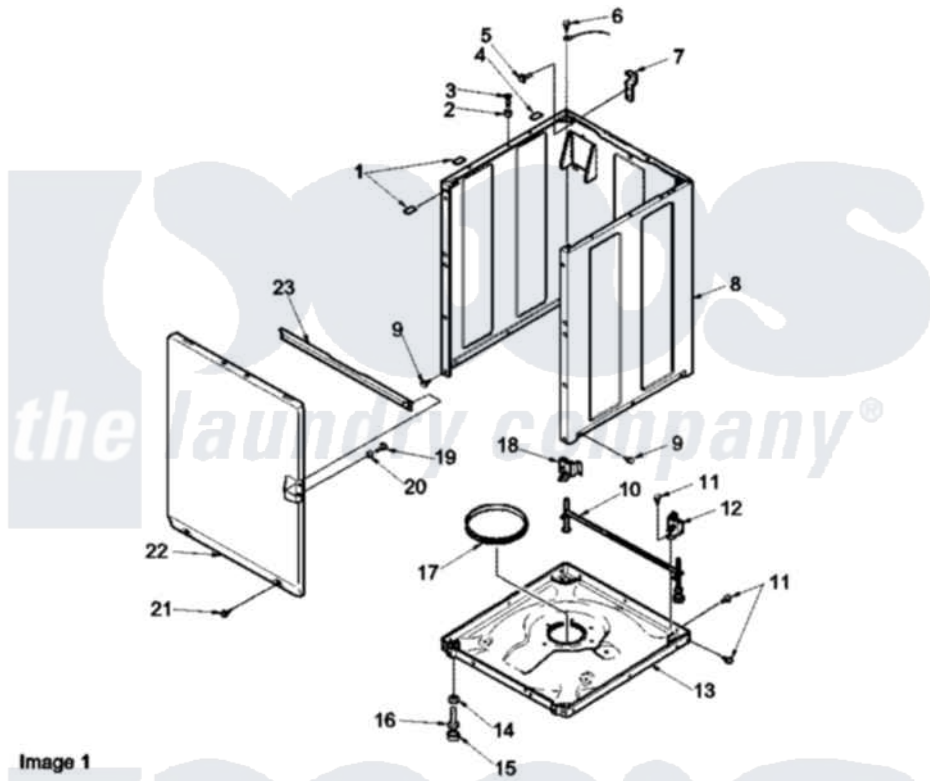

# Amana LWC50AW (BOM: PLWC50AW) 05 - FRONT PANEL, BASE AND CABINET, AND SPECI

Image 1

Image 2

Image 3

Amana Residential Amana LWC50AW (BOM: PLWC50AW) Washer Parts Diagram 05 - FRONT PANEL, BASE AND CABINET, AND SPECI  
 Click on the part number to view part

Item	Original Part Number	Replaced By	Status	Part Description
1	<a href="#">Y56128</a>			Pad, Bumper
2	56079	<a href="#">505187</a>		Locator, Panel
3	32671	<a href="#">Y014874</a>		Screw, Idler Arm And Sleeve
4	<a href="#">36226</a>			Pad, Bumper .25
5	34499		Not Available	SCREW, No.10B X 1/4 TAP IN HX
6	51784		Not Available	SCREW,10B-16 X 1/2 HEX
7	<a href="#">Y27103</a>			Hinge, Hold-Down Lug
8	34475WP	<a href="#">38612WP</a>		Kit-Servic
9	27196	<a href="#">27001200</a>		Screw
10	<a href="#">34443</a>			Assembly, Leg And Stabilier
11	35148		Not Available	SCREW,1/4-14 X 3/8 HX HD
12	36036		Not Available	BRACKET,SLL-RIGHT
13	37807	<a href="#">39788</a>		Assembly- Base
14	Y21899	<a href="#">40038101</a>		Nut, Leg