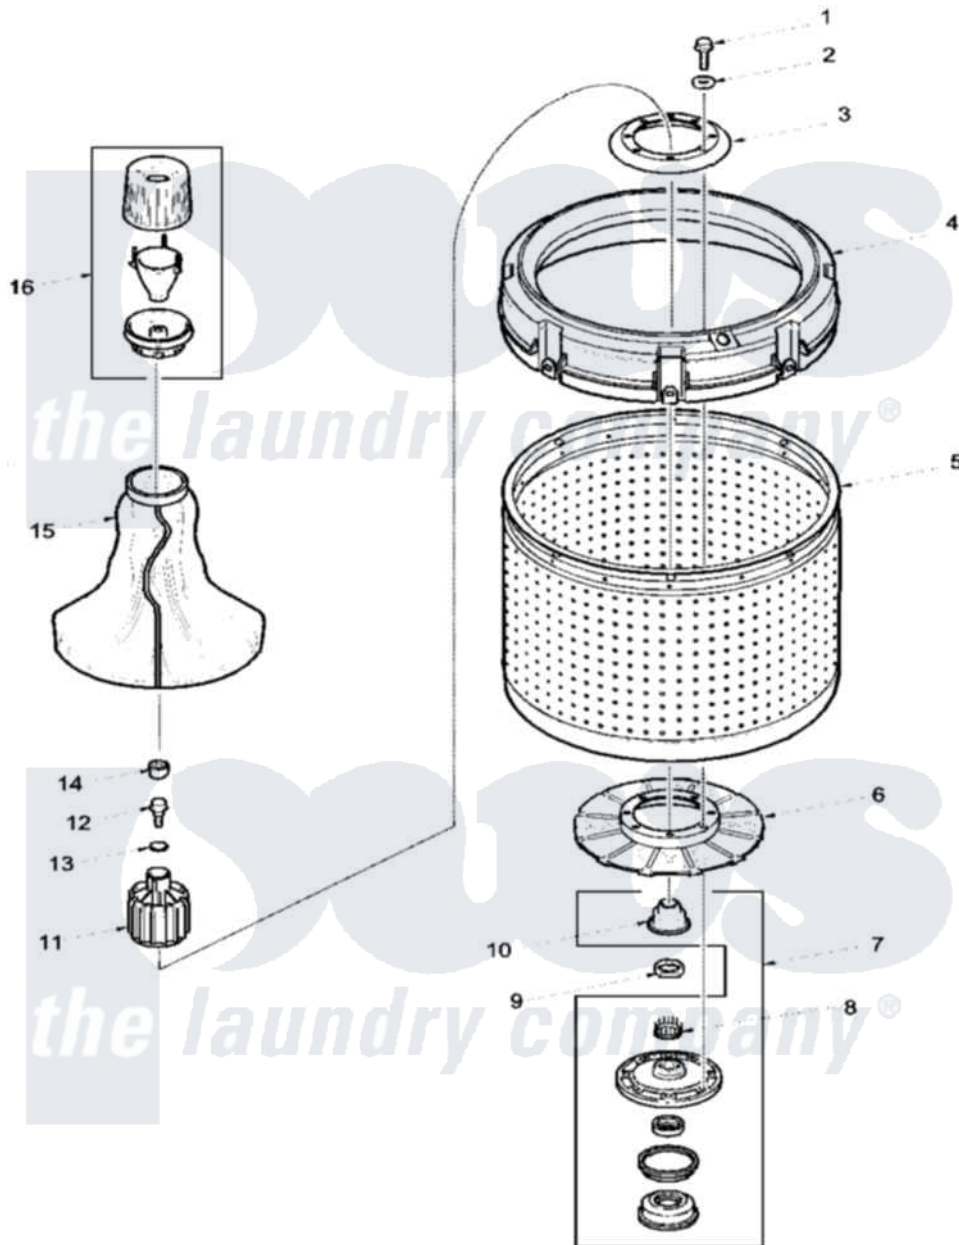

**Amana LWC75AW (BOM: PLWC75AW) 01 - AGITATOR, DRIVE BELL, WASHTUB AND HUB**

Amana Residential Amana LWC75AW (BOM: PLWC75AW) Washer Parts Parts Diagram 01 - AGITATOR, DRIVE BELL, WASHTUB AND HUB  
 Click on the part number to view part

Item	Original Part Number	Replaced By	Status	Part Description
1	27202	<a href="#">W10116787</a>		Screw
2	<a href="#">28094</a>			Gasket
3	39113	<a href="#">R9900144</a>		Kit- Wash
4	37411	<a href="#">27001052</a>		Balance Ring
5	39386	<a href="#">R9900144</a>		Kit- Wash
6	39112	<a href="#">39371</a>		Filter Lin
7	646P3	<a href="#">R9900552</a>		Hub And Seal
8	29728	<a href="#">40008301</a>		Insert, Spline
9	Y29220	<a href="#">40016301</a>		Nut, Lock
10	36425	<a href="#">40016101</a>		Seal, Bell Drive
11	36443P	<a href="#">R9900189</a>		Kit, Drive Bell And Seal
12	34288	<a href="#">40065102</a>		Screw, Shoulder 1/4
13	<a href="#">36472</a>			O-Ring
14	36511	<a href="#">40008401</a>		Plug, Bell
15	36507	<a href="#">40000501W</a>		Agitator, Flex Vane